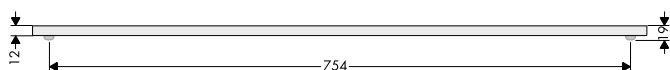

Produktbeschreibung:

Die Ablage besteht aus transparentem Kunststoffmaterial und eignet sich zum Badeutensilien abstellen (wie z.B. Duschgel, Shampoo, Bücher usw.).

Wichtige Informationen:

- Das Sitzen oder stehen auf der Ablage ist verboten!
- Es dürfen keine zerbrechlichen Materialien auf der Ablage platziert werden.
- Platzieren Sie die Glasablage mit den 4 Antirutsch-Noppen nach unten.
- Die Ablage besitzt eine Wölbung, so dass sich kein Restwasser auf der Ablage ansammelt.

Maße:

Reinigung/ Service:

Keine chemischen Reinigungsmittel verwenden.
Zum Reinigen des Produktes kann Restwasser mit einem Baumwolltuch verwendet werden.

Warnung:

- Die maximale Belastung der Ablage ist 1 kg! Das Sitzen oder stehen auf der Ablage ist verboten!
- Aufgrund von Wasser und Seifenreste wird Oberfläche der Ablage rutschig (die abgestellten Badeutensilien können wegrutschen).
- Lassen Sie Kinder nicht unbeaufsichtigt! (mit oder ohne Ablage)