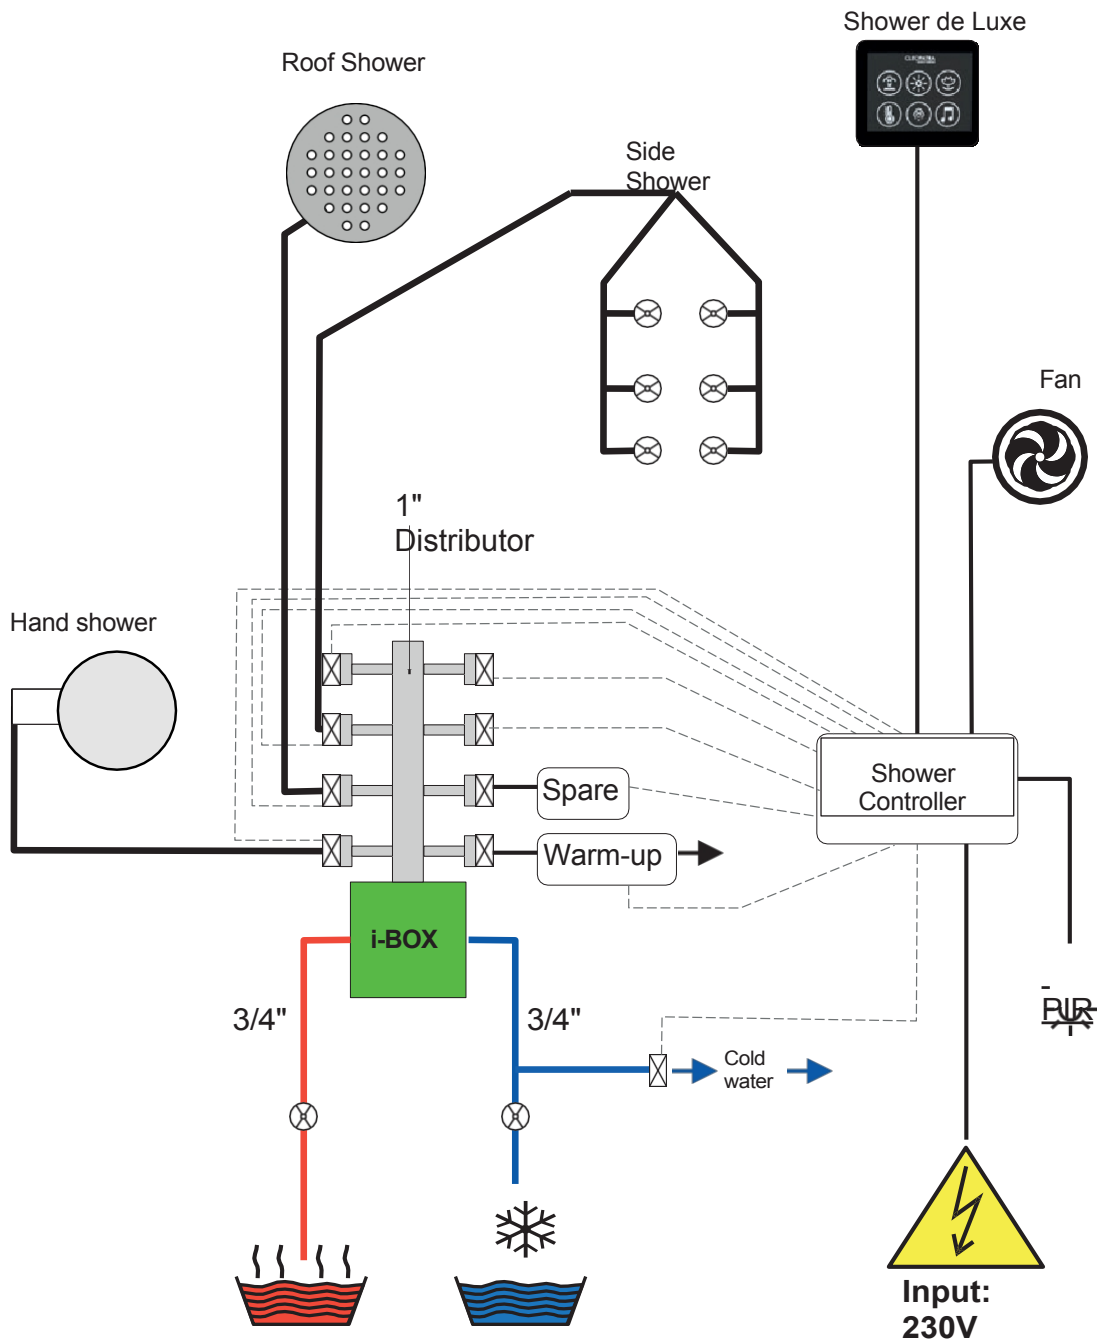

# WELLNESS SHOWER PRO

# QUATRO CONTROL

# CONNECTION DIAGRAM

# TECHNICAL FACILITIES

To properly install the wellness shower, you will need:

- Cold and hot water
- Connection to the Wellness Shower 3/4" connection block
- 230 V with a circuit breaker
- Install the wellness shower connection block and control unit in a dry area
- The equipment must be accessible for maintenance
- Maximum water pressure 6–8 bar
- Thermostatic faucet and showerheads are not included with the Wellness Shower.