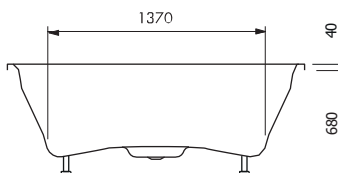

Ladiva

760

1900 x 900 mm Capacity.
Capacity. 362L (incl.
1pers.)