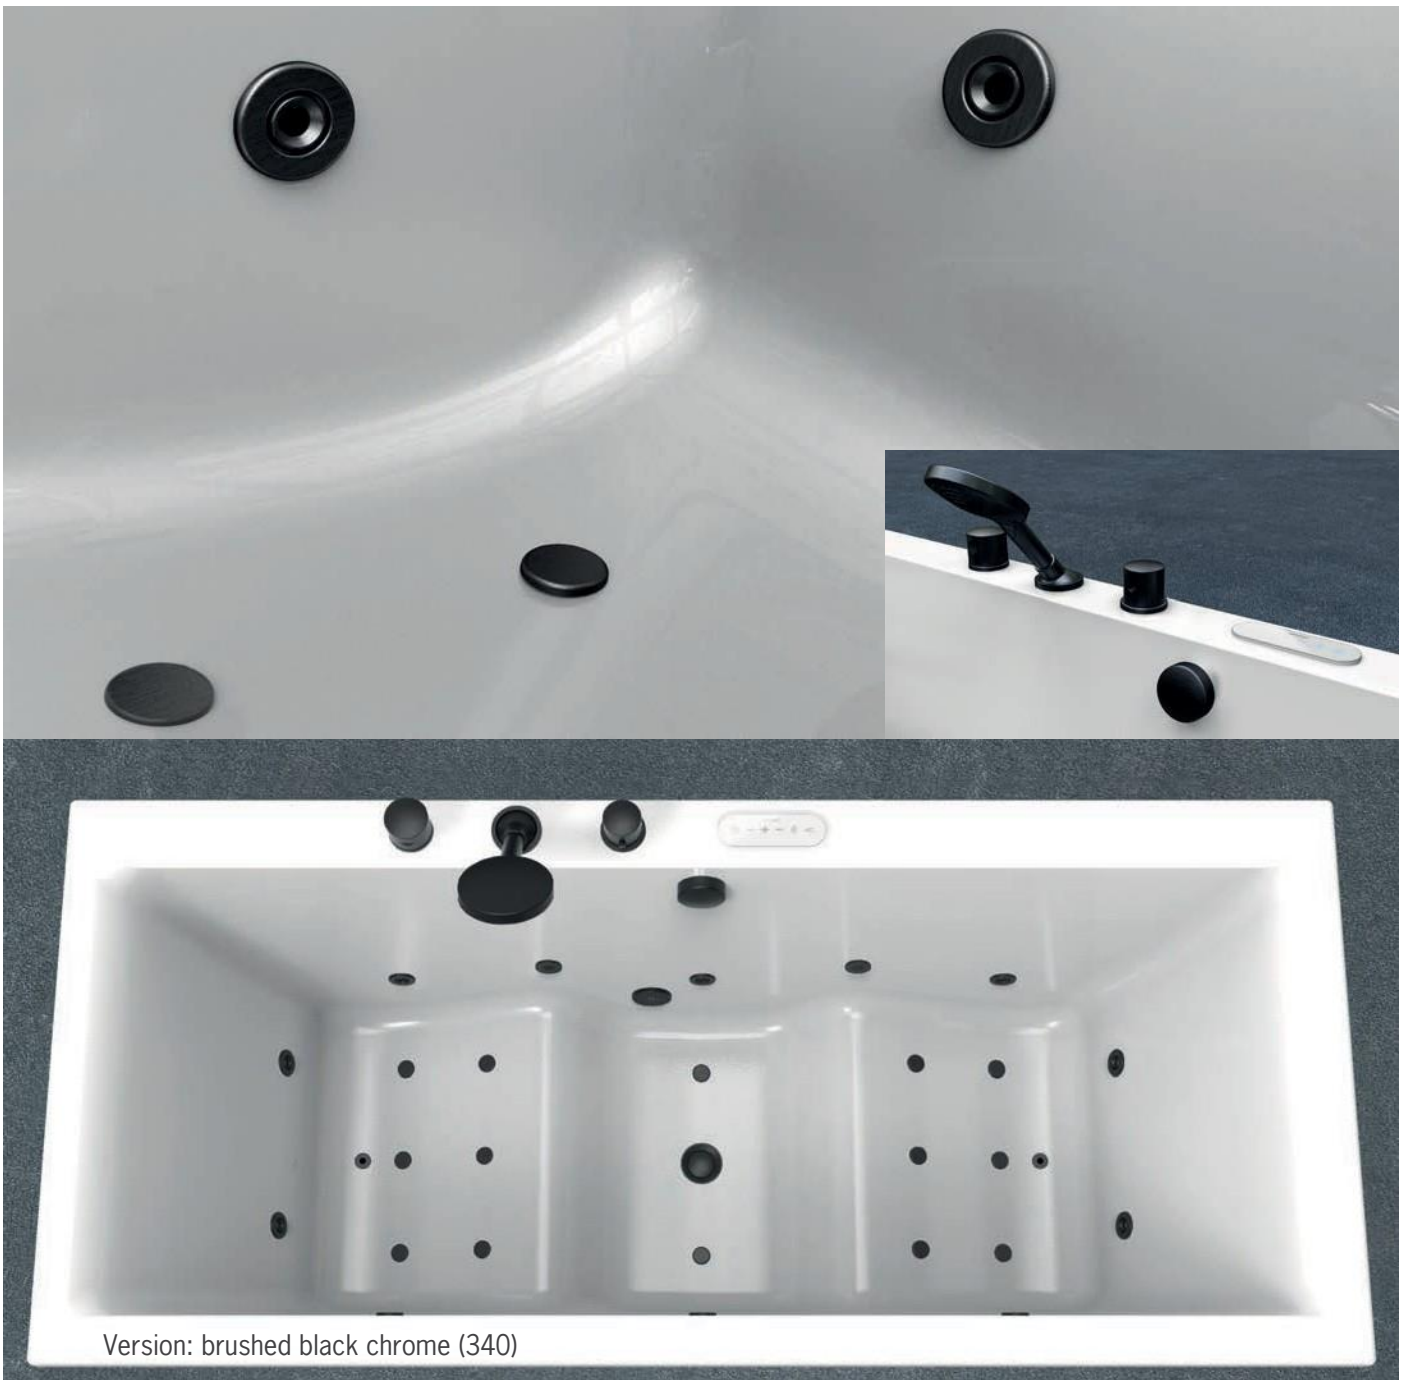

- A thermostat Recessed
- hand shower Stop and
- diverter tap

See page 74 for more information on different colours of coatings.

Cleoplus

Luxury overflow & drain combination

This overflow/empty combination comes standard with:

- All Cleopatra baths with whirlpool system
- All Luxus Line and LoungePool baths without system

The Cleoplus is also available as an **option** for baths without a system:

- Premium Line
- WellPool

Cleofill

Luxury overflow, drain & inlet combination

This overflow, drain and inlet combo comes standard with:

- All bath taps

Instead of a tap spout on the bath rim, you can opt for this bath filler combination. Here, the bath is filled via the overflow, which also acts as a walk-in combination and is also a drain combination.

SPECIAL FINISHES

Sometimes products and ranges need a small change to make the bathroom even more to your taste. With Cleopatra special finishes, we individualise our products according to the customer's personal wishes with an eye for detail. These can be surfaces in acrylic or specially coloured built-in parts for the bath or whirlpool. The special finishes are possible for every bath and whirlpool (with the exception of the freestanding baths).