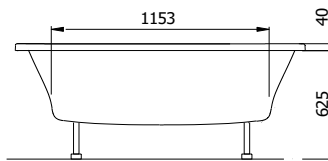

Depth +/- 500 mm

All WellPool baths are supplied with a pot set (supplied separately). All whirlpools are delivered with frame, adjustable legs and overflow/empty combination.

WellPool Soft

402

1700 x 750 mm Capacity.
Capacity. 166L (incl.
1pers.)