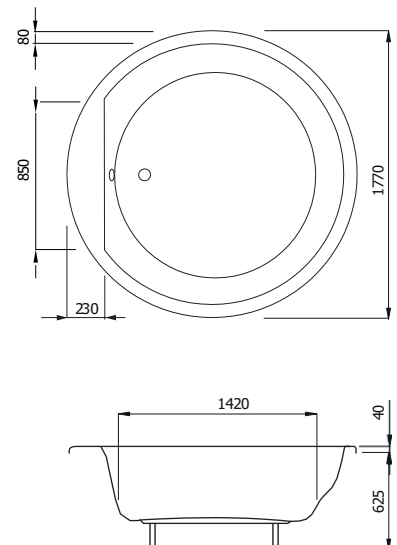

Lugano

340

1770 mm diameter Capacity.
Capacity. 400L (incl. 1 pers.)

Please note! When using a bath edge combination, we recommend leaving a 5 cm wide tile strip free between the bath and the wall.