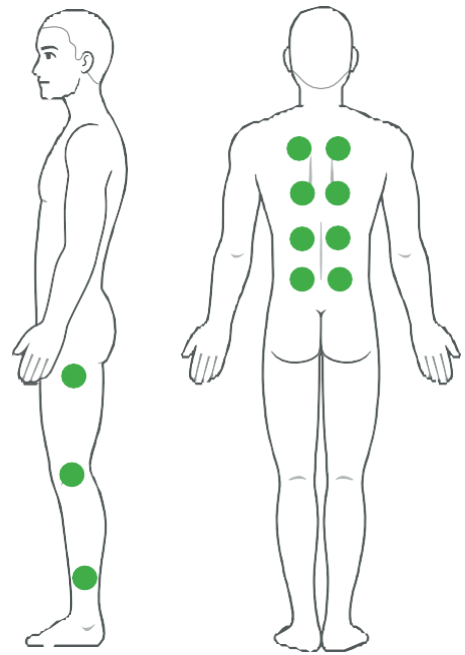

RELAX WHIRLPOOL