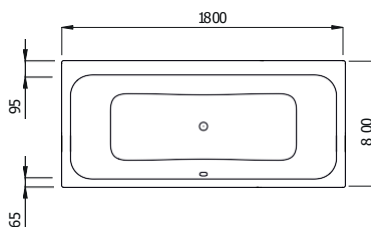

WellPool Soft

420

1800 x 800 mm Capacity.
Capacity. 222L (incl.
1pers.)