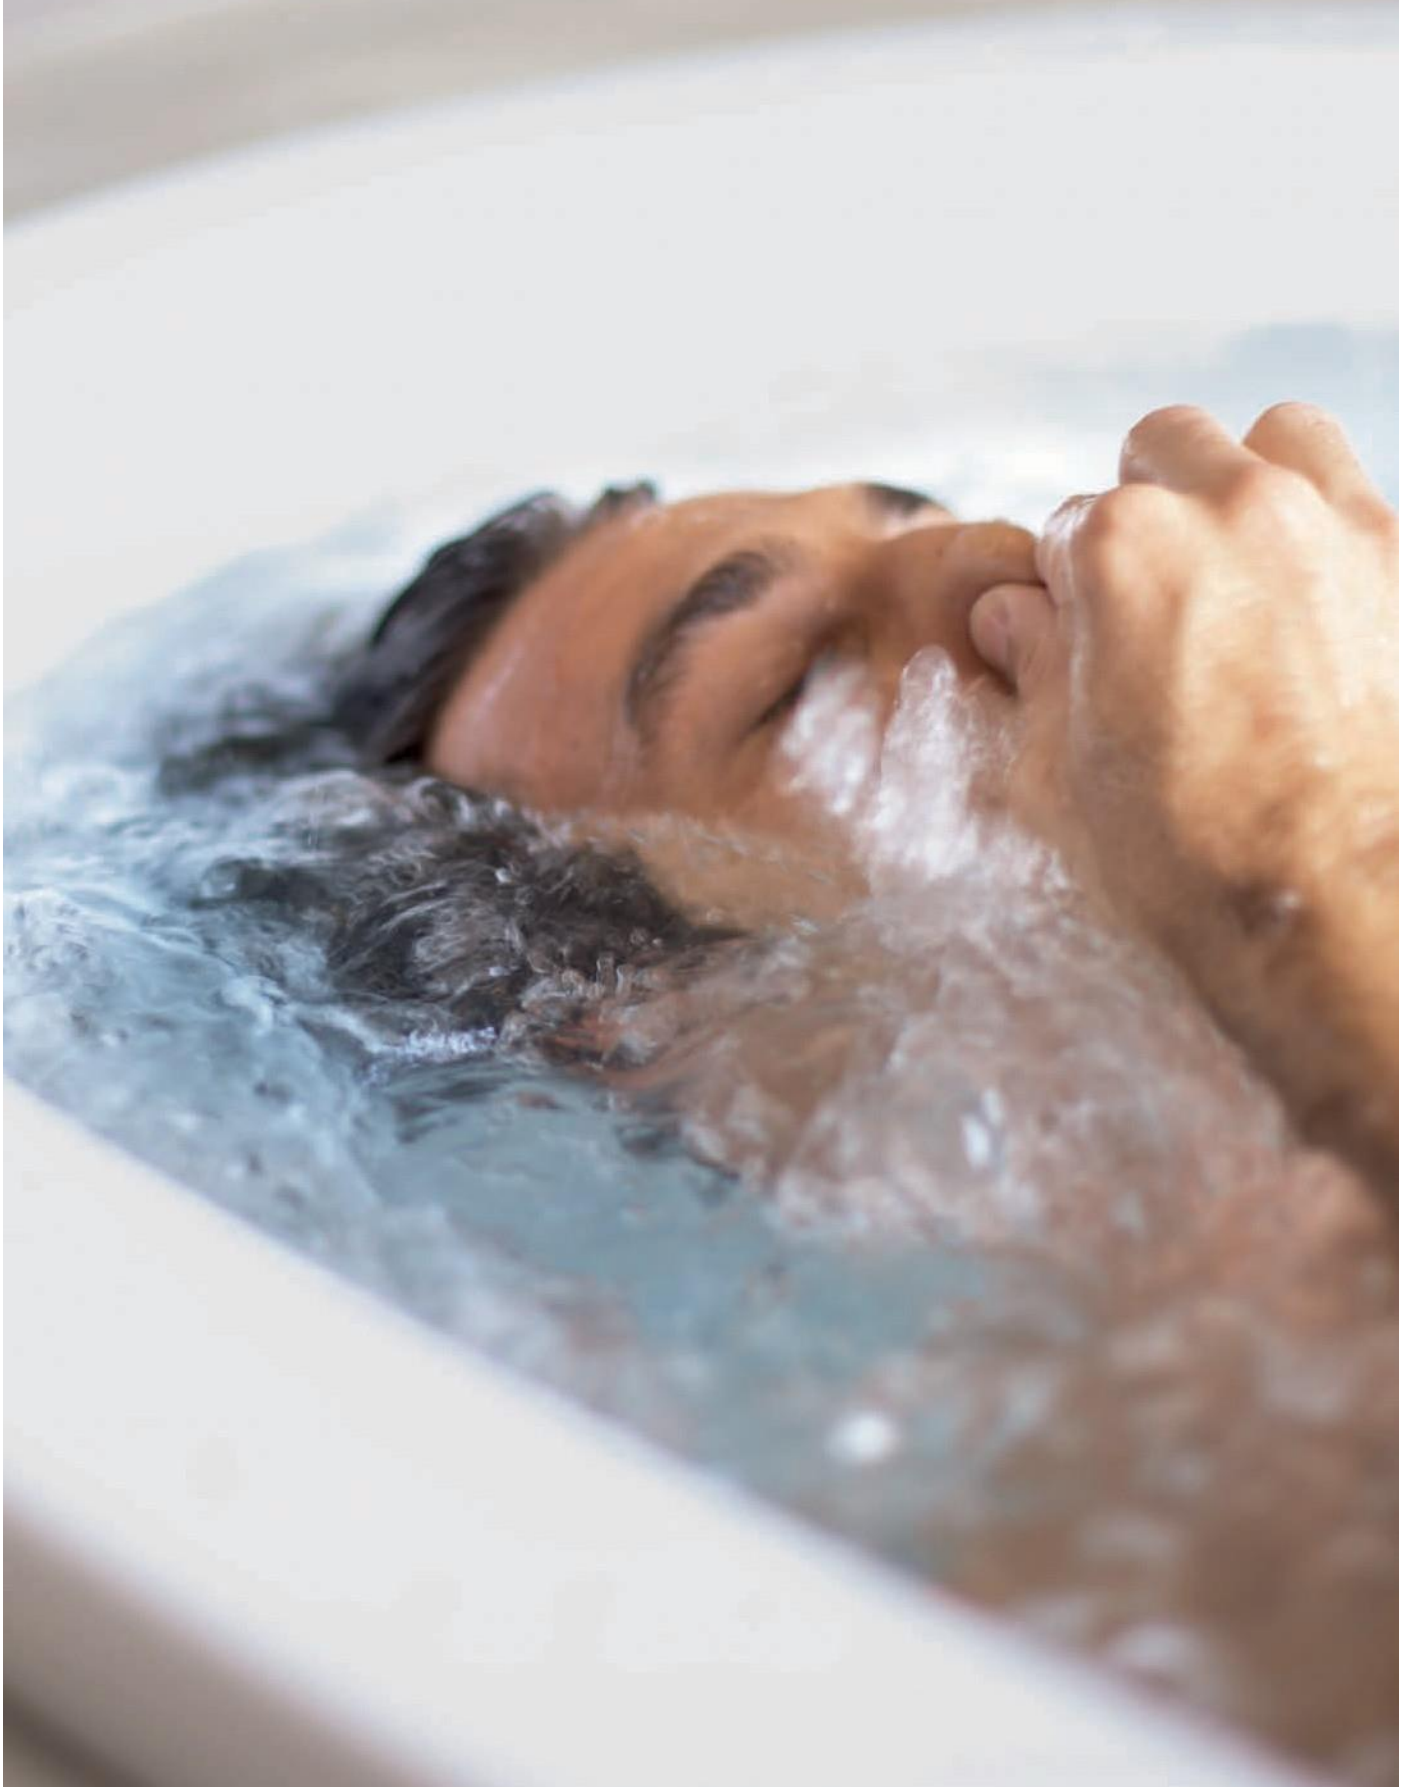

THE POWER OF ERGONOMICS