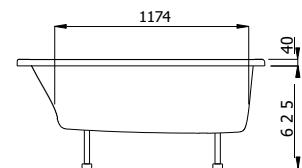

WellPool Soft

402

1700 x 750 mm Capacity.
Capacity. 166L (incl.
1pers.)

WellPool Soft

405

1500 x 750 mm Capacity.
Capacity. 142L (incl.
1pers.)

WellPool Soft

406