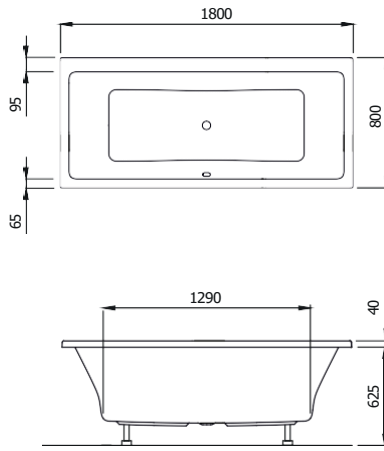

DIMENSIONS

WellPool Square

401
1700 x 750 mm Capacity.
Capacity. 170L (incl.
1pers.)

WellPool Square

410
1800 x 800 mm Capacity.
Capacity. 227L (incl.
1pers.)

WellPool Square

415
1900 x 800 mm Capacity.
Capacity 247L (incl.
1pers.)