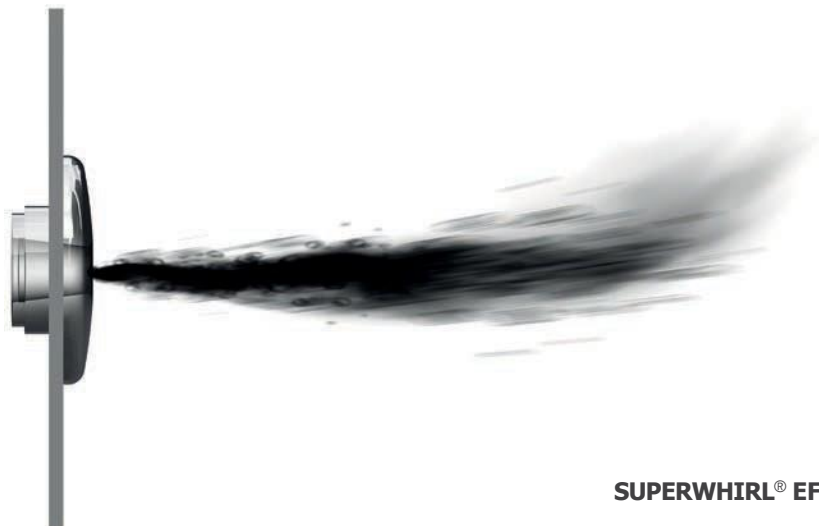

SUPERWHIRL® EFFECT