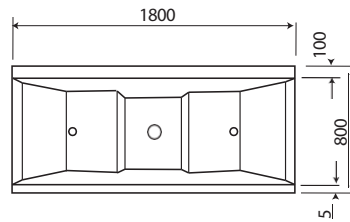

Depth +/- 600 mm
All Luxus baths & whirlpools come with frame,
adjustable legs and drain.

Minerva

900

1700 x 750 mm Capacity.
Capacity. 235L (incl.
1pers.)

Antonia

910

1800 x 800 mm Capacity.
Capacity. 320L (incl.
1pers.)