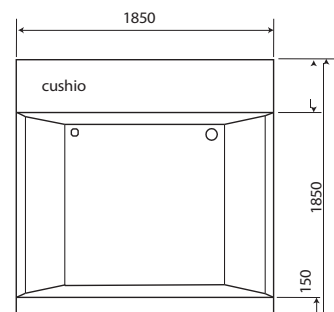

Carmenta

950

1850 x 1850 mm
Capacity. Capacity. 440L (incl.
1pers.)