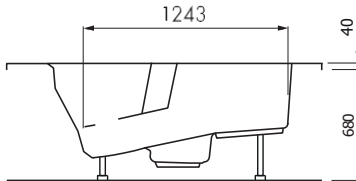

DIMENSIONS

Monola

700 L/R

1600 x 900/600 mm
Capacity. Capacity. 232L
(incl. 1pers.)

version right. version right

Iseda

720

1910 x 890 mm Capacity.
Capacity. 246L (incl.
1pers.)