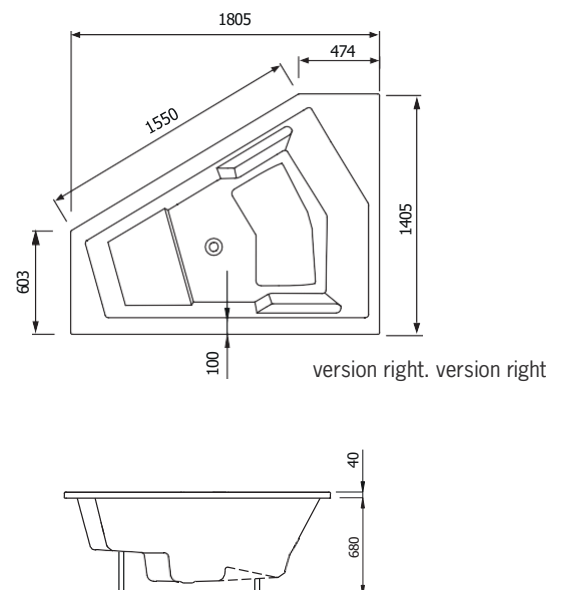

LoungePool

850 L/R

1800 x 1400/600 mm
Capacity. Capacity. 375L (incl.
1pers.)

Please note! When using a bath edge combination, we recommend leaving a 5 cm wide tile strip free between the bath and the wall.