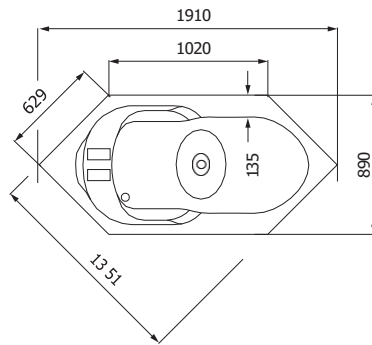

DIMENSIONS

Monola

700 L/R

1600 x 900/600 mm
Capacity. Capacity. 232L
(incl. 1pers.)

version right. version right

Iseda

720

1910 x 890 mm Capacity.
Capacity. 246L (incl.
1pers.)