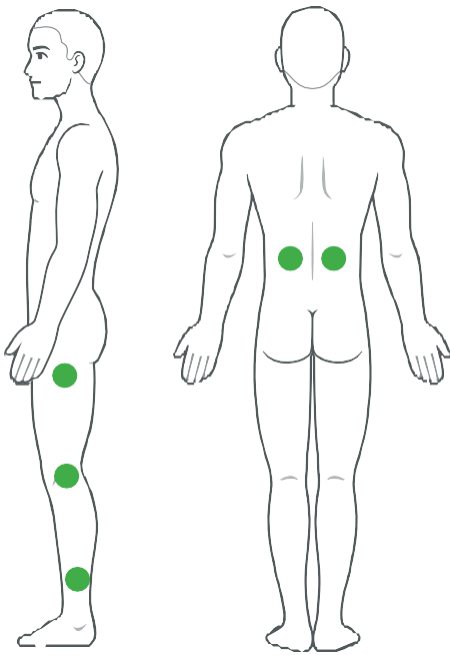

MASSAGE POINTS PER WHIRLPOOL SYSTEM

COMFORT WHIRLPOOL