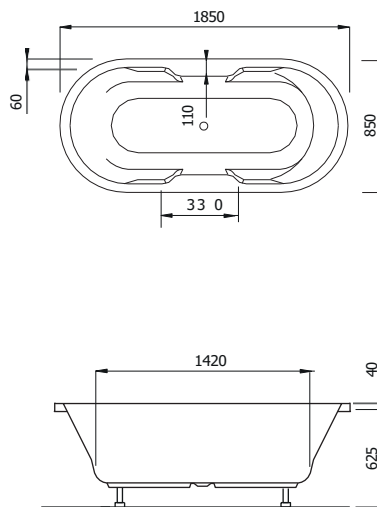

All Premium baths come with a set of legs (supplied separately). All whirlpools are delivered with frame and adjustable legs.

Ladoga

360

1900 x 900 mm Capacity.
Capacity. 234L (incl.
1 pers.)

Malawi

370

1850 x 850 mm Capacity.
Capacity. 260L (incl.
1 pers.)