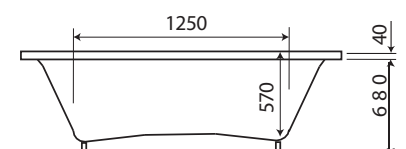

Carmenta

950

1850 x 1850 mm
Capacity. Capacity. 440L (incl.
1pers.)