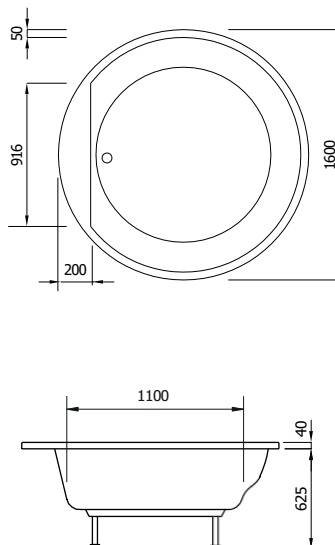

DIMENSIONS

Victoria

325

2000 x 900 mm Capacity.
Capacity. 200L (incl.
1 pers.)

Lugano

335

1600 mm diameter
Capacity. Capacity. 270L
(incl. 1 pers.)

Lugano