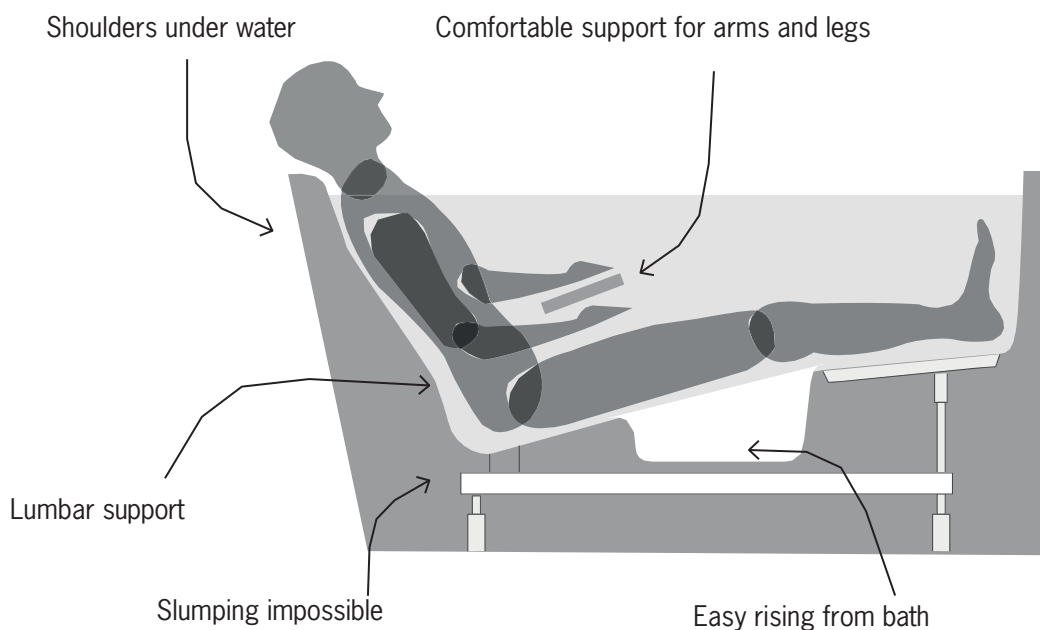

Traditional flat-bottom pool is shallow, allowing the upper body to rise above the water if the legs are submerged.

Scenario 3

Traditional flat-bottom pool is too big and shallow, this tends to make people sink out from under and float.

Ergonomic bath

In an ergonomic bathtub, the body is sufficiently supported to fully relax. Do not compromise on your wellness experience and so go for an ergonomic bath by Cleopatra!

LUXUS LINE SOLO

Submerged up to your neck without cold knees. The Luxus line Solo models are extremely popular due to their depth of 600 mm.