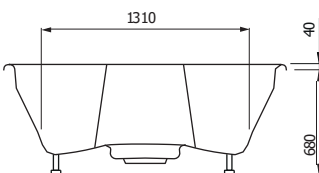

Imaza

750

1800 x 800 mm Capacity.
Capacity. 320L (incl.
1pers.)