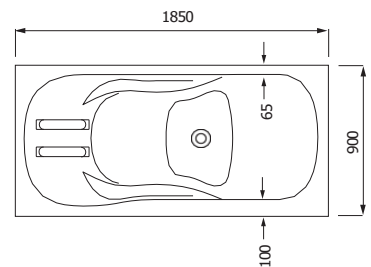

Solero

740

1850 x 900 mm Capacity.
Capacity. 320L (incl.
1pers.)