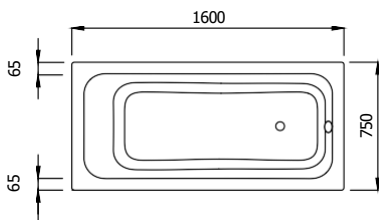

WellPool Soft

406

1600 x 750 mm Capacity.
Capacity. 150L (incl.
1pers.)