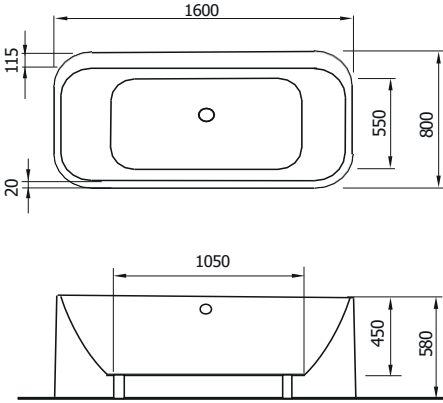

Ameland

1600 x 800 x 450 mm
282 litres - 63 kg