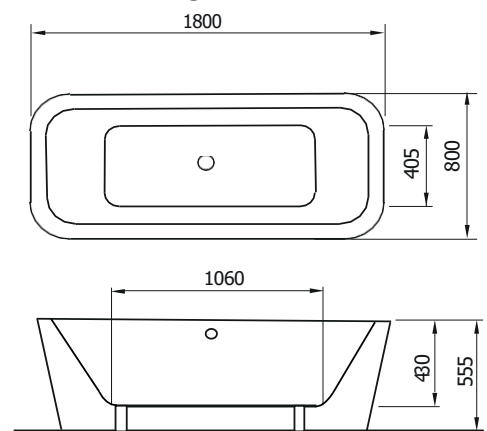

▲ **Pelican 270**

1800 x 800 x 430 mm
218 litres - 46 kg