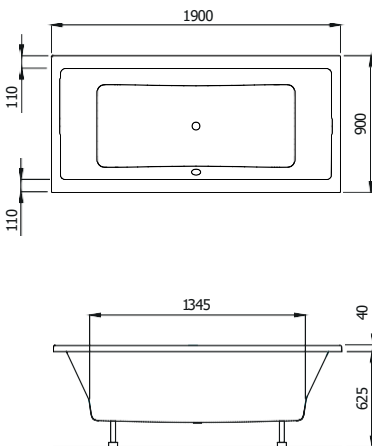

WellPool Square

417
1900 x 900 mm Capacity.
Capacity. 260L (incl.
1pers.)