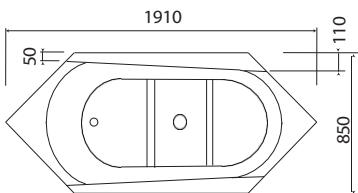

Bellona

930

1910 x 850 mm Capacity.
Capacity. 240L (incl.
1pers.)