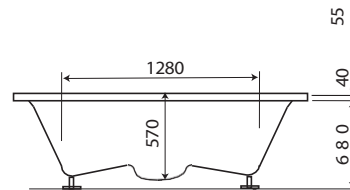

Depth +/- 600 mm
All Luxus baths & whirlpools come with frame,
adjustable legs and drain.

Minerva

900

1700 x 750 mm Capacity.
Capacity. 235L (incl.
1pers.)

Antonia

910

1800 x 800 mm Capacity.
Capacity. 320L (incl.
1pers.)