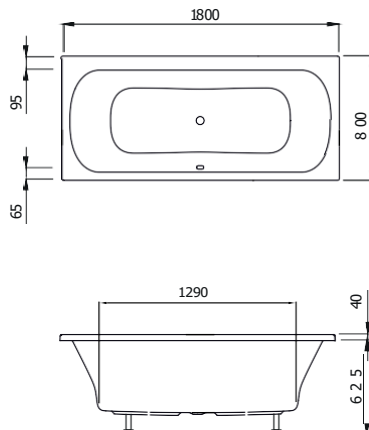

WellPool Oval

430
1800 x 800 mm Capacity.
Capacity. 212L (incl.
1pers.)