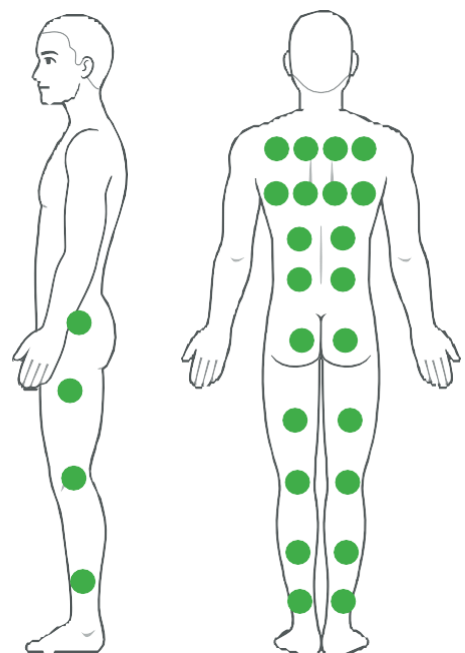

MASSAGE POINTS PER WHIRLPOOL SYSTEM

COMFORT WHIRLPOOL

RELAX WHIRLPOOL

MASSAGE WHIRLPOOL

FULL BODY MASSAGE WHIRLPOOL

COMFORT WHIRLPOOLS

The Comfort line whirlpools are high-quality massage baths that do not skimp on quality. Via the Poolmaster One control, you can easily switch the system on and off and reduce the force of water or air in no time.