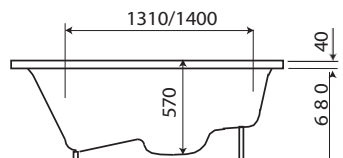

Vesta

940

1550 x 1350 mm
Capacity. Capacity. 375L
(incl. 1pers.)