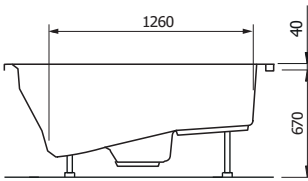

DIMENSIONS

Monola

700 L/R

1600 x 900/600 mm
Capacity. Capacity. 232L
(incl. 1pers.)

version right. version right

Iseda

720

1910 x 890 mm Capacity.
Capacity. 246L (incl.
1pers.)