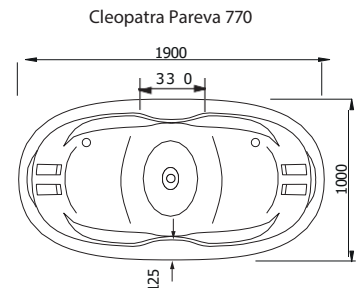

Pareva

770

1900 x 1000 mm
Capacity. Capacity. 390L (incl.
1pers.)