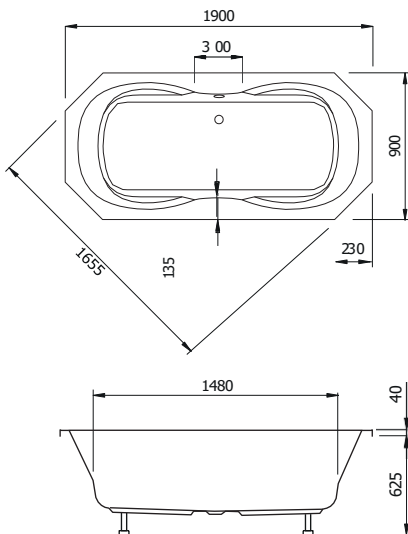

Depth +/- 500 mm

All Premium baths come with a set of legs (supplied separately). All whirlpools are delivered with frame and adjustable legs.

Ladoga

360

1900 x 900 mm Capacity.
Capacity. 234L (incl.
1 pers.)