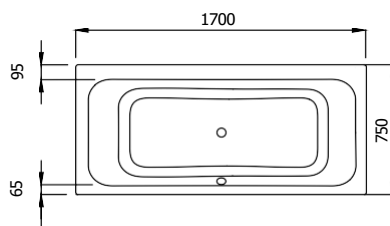

Depth +/- 500 mm

All WellPool baths are supplied with a pot set (supplied separately). All whirlpools are delivered with frame, adjustable legs and overflow/empty combination.

WellPool Soft

402

1700 x 750 mm Capacity.
Capacity. 166L (incl.
1pers.)