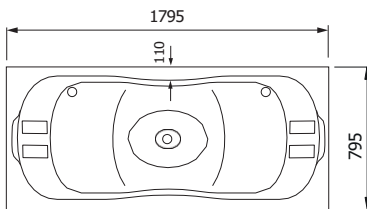

Imaza

750

1800 x 800 mm Capacity.
Capacity. 320L (incl.
1pers.)