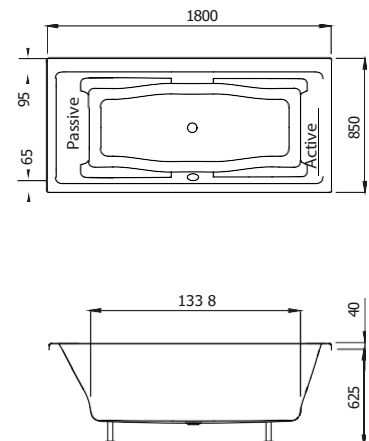

DIMENSIONS

WellPool Square

401
1700 x 750 mm Capacity.
Capacity. 170L (incl.
1pers.)

WellPool Square

410
1800 x 800 mm Capacity.
Capacity. 227L (incl.
1pers.)

WellPool Square

415
1900 x 800 mm Capacity.
Capacity 247L (incl.
1pers.)

WellPool Square

417
1900 x 900 mm Capacity.
Capacity. 260L (incl.
1pers.)

WellPool Oval

430
1800 x 800 mm Capacity.
Capacity. 212L (incl.
1pers.)

WellPool Lounge

450
1800 x 850 mm Capacity.
Capacity. 245L (incl.
1pers.)