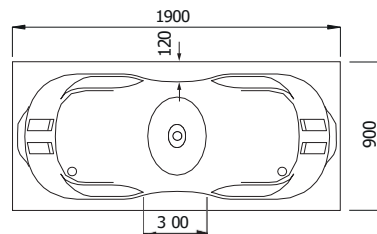

Ladiva

760

1900 x 900 mm Capacity.
Capacity. 362L (incl.
1pers.)