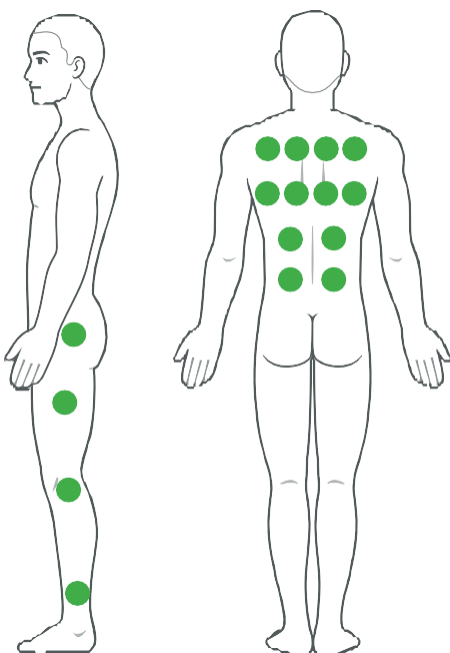

MASSAGE WHIRLPOOL