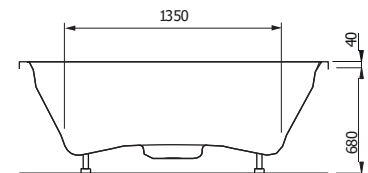

Pareva

770

1900 x 1000 mm
Capacity. Capacity. 390L (incl.
1pers.)