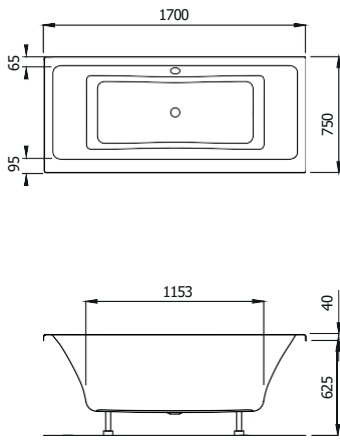

DIMENSIONS

WellPool Square

401
1700 x 750 mm Capacity.
Capacity. 170L (incl.
1pers.)

WellPool Square

410
1800 x 800 mm Capacity.
Capacity. 227L (incl.
1pers.)

WellPool Square

415
1900 x 800 mm Capacity.
Capacity 247L (incl.
1pers.)