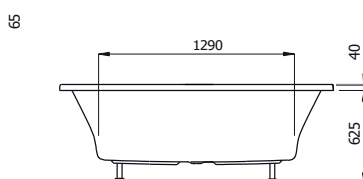

WellPool Soft

420

1800 x 800 mm Capacity.
Capacity. 222L (incl.
1pers.)