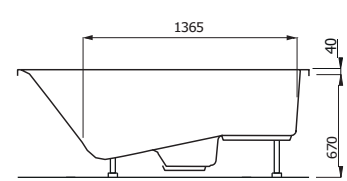

Solero

740

1850 x 900 mm Capacity.
Capacity. 320L (incl.
1pers.)