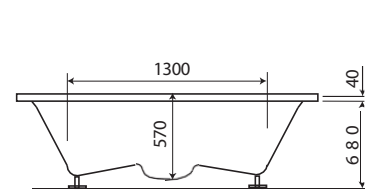

Antonia

920

1900 x 900 mm Capacity.
Capacity. 360L (incl.
1pers.)