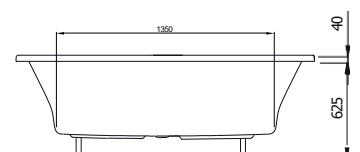

1600 x 750 mm Capacity.
Capacity. 150L (incl.
1pers.)

WellPool Soft

420

1800 x 800 mm Capacity.
Capacity. 222L (incl.
1pers.)

WellPool Soft

425

1900 x 800 mm Capacity.
Capacity. 242L (incl.
1pers.)

PREMIUM LINE