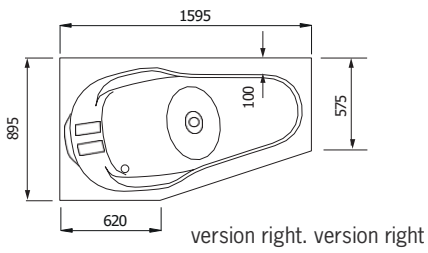

DIMENSIONS

Monola

700 L/R

1600 x 900/600 mm
Capacity. Capacity. 232L
(incl. 1pers.)

version right. version right