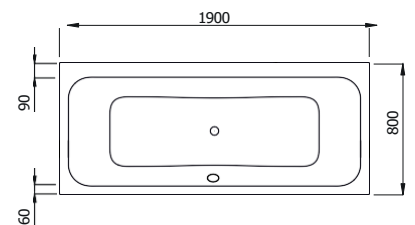

WellPool Soft

402

1700 x 750 mm Capacity.
Capacity. 166L (incl.
1pers.)

WellPool Soft

405

1500 x 750 mm Capacity.
Capacity. 142L (incl.
1pers.)

WellPool Soft

406

1600 x 750 mm Capacity.
Capacity. 150L (incl.
1pers.)

WellPool Soft

420

1800 x 800 mm Capacity.
Capacity. 222L (incl.
1pers.)

WellPool Soft

425

1900 x 800 mm Capacity.
Capacity. 242L (incl.
1pers.)

PREMIUM LINE