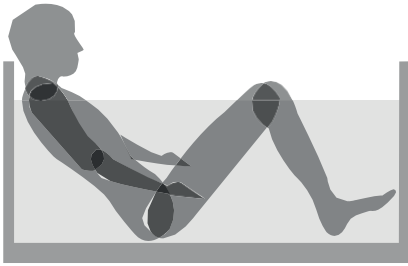

Scenario 1

Traditional flat-bottom pool is too small and shallow; sinking under means knees above water.

Scenario 2

Traditional flat-bottom pool is shallow, allowing the upper body to rise above the water if the legs are submerged.

Scenario 3

Traditional flat-bottom pool is too big and shallow, this tends to make people sink out from under and float.

Ergonomic bath

In an ergonomic bathtub, the body is sufficiently supported to fully relax. Do not compromise on your wellness experience and so go for an ergonomic bath by Cleopatra!