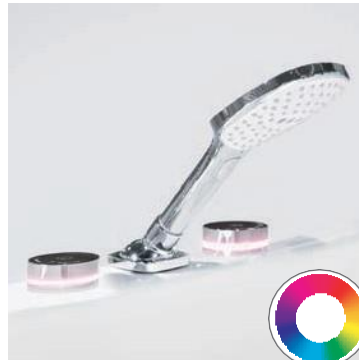

Other colours and/or versions on request.

BATHTUB RIM COMBINATIONS

Organic

Bath rim thermostat in top design by renowned designer Starck. Including Raindance Select E/S hand shower

Easyfill

Luxury bathtub rim combination; modern and minimalist. Including Raindance Select E/S hand shower