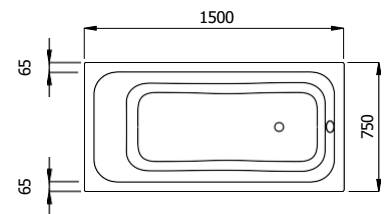

WellPool Soft

402

1700 x 750 mm Capacity.
Capacity. 166L (incl.
1pers.)

WellPool Soft

405

1500 x 750 mm Capacity.
Capacity. 142L (incl.
1pers.)

WellPool Soft

406