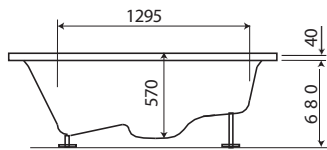

Depth +/- 600 mm
All Luxus baths & whirlpools come with frame,
adjustable legs and drain.

Minerva

900

1700 x 750 mm Capacity.
Capacity. 235L (incl.
1pers.)

Antonia

910

1800 x 800 mm Capacity.
Capacity. 320L (incl.
1pers.)