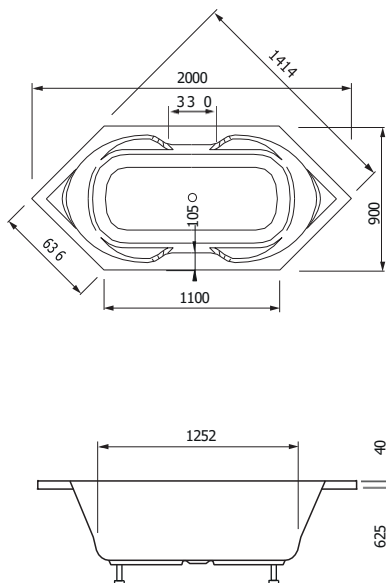

DIMENSIONS

Victoria

325

2000 x 900 mm Capacity.
Capacity. 200L (incl.
1 pers.)

Lugano

335

1600 mm diameter
Capacity. Capacity. 270L
(incl. 1 pers.)

Lugano