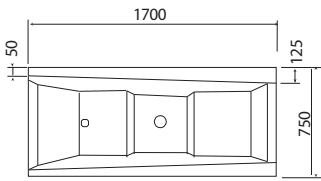

1950 x 1700 mm
Capacity. Capacity. 445L (incl.
1pers.)

LoungePool

840

1800 x 900 mm Capacity.
Capacity. 340L (incl.
1pers.)

LoungePool

850 L/R

1800 x 1400/600 mm
Capacity. Capacity. 375L (incl.
1pers.)

Please note! When using a bath edge combination, we recommend leaving a 5 cm wide tile strip free between the bath and the wall.

Depth +/- 600 mm
All Luxus baths & whirlpools come with frame,
adjustable legs and drain.

Minerva

900

1700 x 750 mm Capacity.
Capacity. 235L (incl.
1pers.)

Antonia

910

1800 x 800 mm Capacity.
Capacity. 320L (incl.
1pers.)