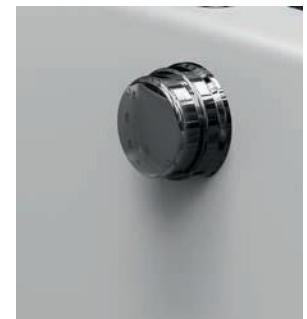

Cleofill

Luxury overflow, drain & inlet combination

This overflow, drain and inlet combo comes standard with:

- → All bath taps

Instead of a tap spout on the bath rim, you can opt for this bath filler combination. Here, the bath is filled via the overflow, which also acts as a walk-in combination and is also a drain combination.