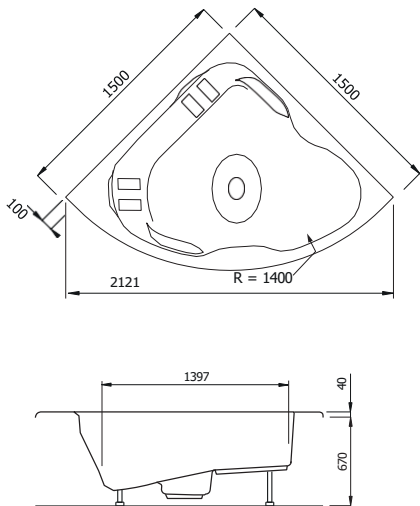

Depth +/- 600 mm
All Luxus baths & whirlpools come with frame, adjustable legs and drain.

Almeda

780

1500 x 1500 mm
Capacity. Capacity. 375L
(incl. 1pers.)