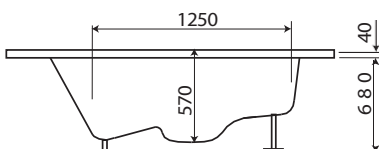

Bellona

930

1910 x 850 mm Capacity.
Capacity. 240L (incl.
1pers.)