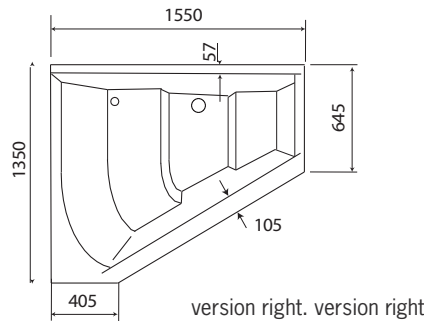

Vesta

940

1550 x 1350 mm
Capacity. Capacity. 375L
(incl. 1pers.)