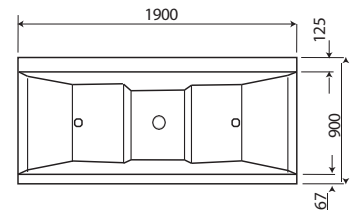

Antonia

920

1900 x 900 mm Capacity.
Capacity. 360L (incl.
1pers.)