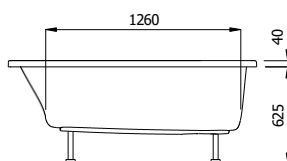

WellPool Soft

406

1600 x 750 mm Capacity.
Capacity. 150L (incl.
1pers.)