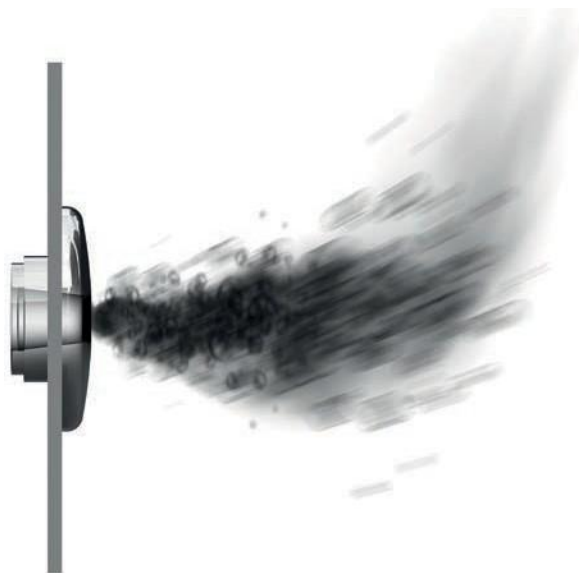

HYDRO EFFECT