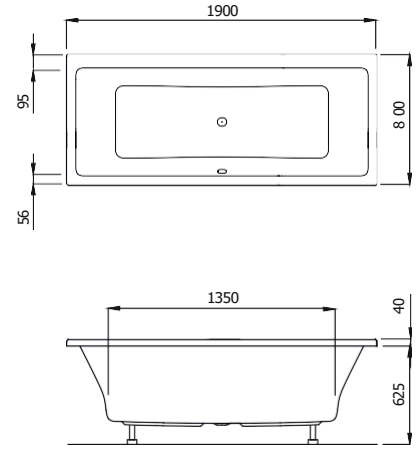

DIMENSIONS

WellPool Square

401
1700 x 750 mm Capacity.
Capacity. 170L (incl.
1pers.)

WellPool Square

410
1800 x 800 mm Capacity.
Capacity. 227L (incl.
1pers.)

WellPool Square

415
1900 x 800 mm Capacity.
Capacity 247L (incl.
1pers.)