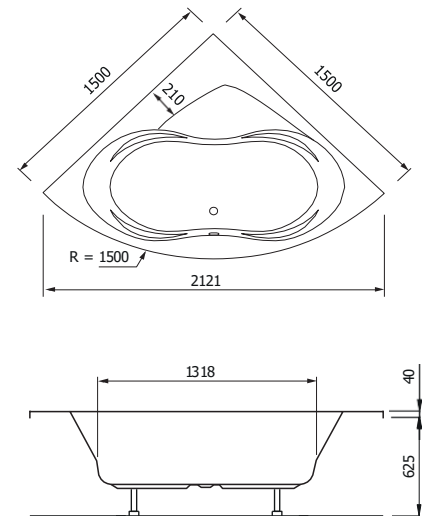

Almonte

380

1500 x 1500 mm
Capacity. Capacity. 214L (incl.
1 pers.)