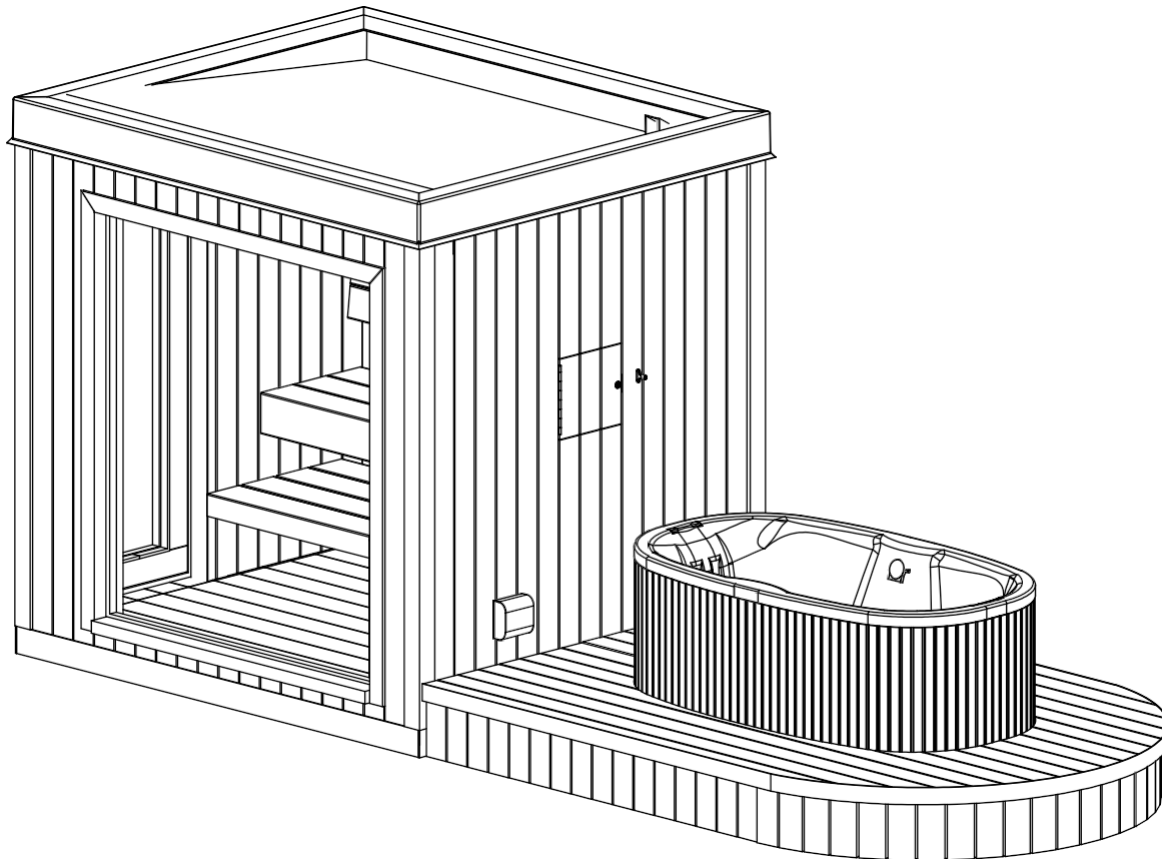

The outdoor wellness area consists of: a full-fledged Finnish sauna, a hot tub, and an outdoor shower. The faucets for the hot tub and outdoor shower are located behind a lockable panel.

The hot tub is equipped with a cover to prevent leaves from falling into the tub and to keep the water at the desired temperature. This hot tub can be customized with various systems, such as underwater lighting. After use, the tub can be easily drained. This ensures you'll be bathing in clean water every time.

CLIMATE ZONES

- Classic sauna
- Warm air bath
- Tropical bath
- Aroma bath
- Soft steam bath

OPTIONAL WITH SAUNSATION®

- Bluetooth music
- RGB LED color therapy
- Aroma bowl for delightful scents in the sauna cabin

Climate Zones

	Temperature	Humidity
Sauna	70–100 °C	10%
Hot air bath	45–60 °C	10–20%
Tropical bath	48–75 °C	20–50%
Aromatherapy bath	40–45 °C	40–55%
Gentle steam bath	45–60 °C	40–55%

DIMENSIONS

Cleopatra offers the perfect wellness experience for individual spaces. Smart solutions for a range of unforgettable moments of personal well-being and relaxation.