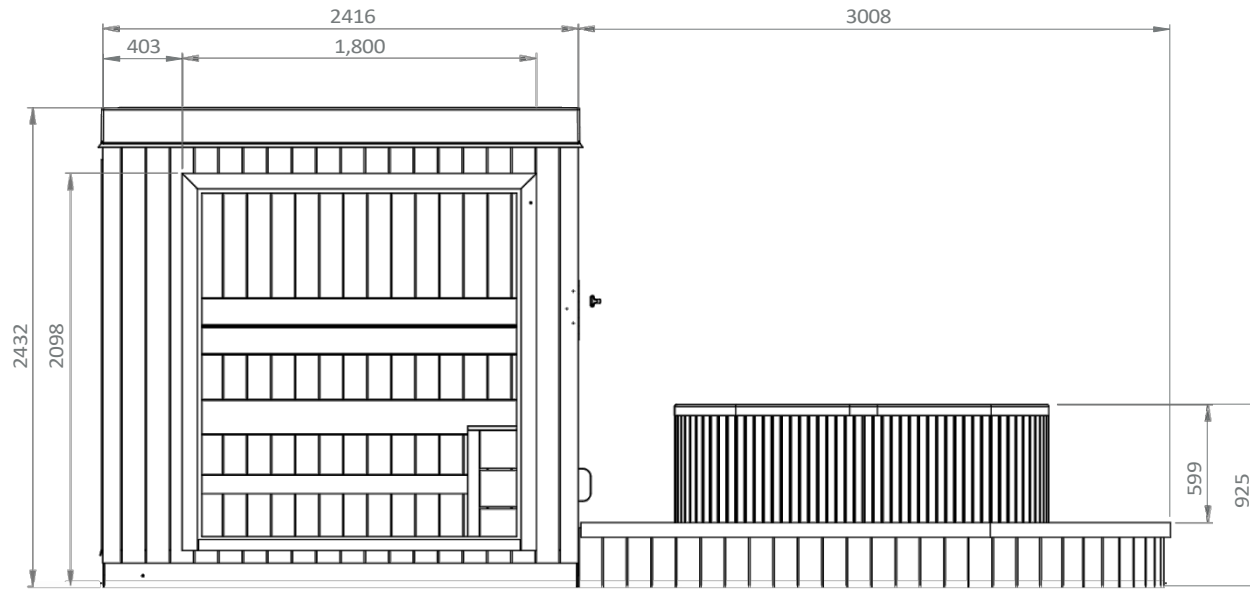

Climate Zones

	Temperature	Humidity
Sauna	70–100 °C	10%
Hot air bath	45–60 °C	10–20%
Tropical bath	48–75 °C	20–50%
Aromatherapy bath	40–45 °C	40–55%
Gentle steam bath	45–60 °C	40–55%

DIMENSIONS

Cleopatra offers the perfect wellness experience for individual spaces. Smart solutions for a range of unforgettable moments of personal well-being and relaxation.