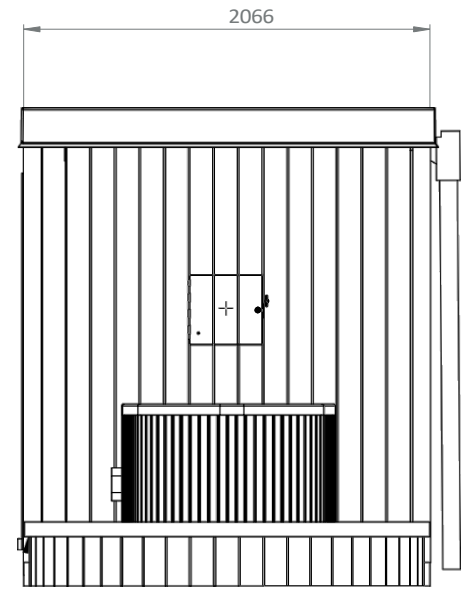

Climate Zones

	Temperature	Humidity
Sauna	70–100 °C	10%
Hot air bath	45–60 °C	10–20%
Tropical bath	48–75 °C	20–50%
Aromatherapy bath	40–45 °C	40–55%
Gentle steam bath	45–60 °C	40–55%

DIMENSIONS

Cleopatra offers the perfect wellness experience for individual spaces. Smart solutions for a range of unforgettable moments of personal well-being and relaxation.