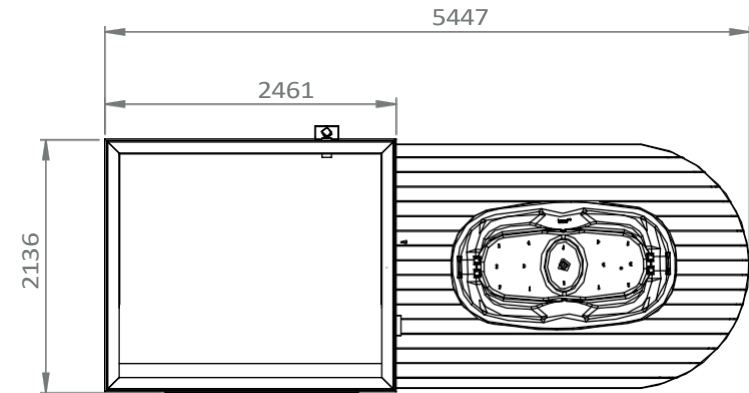

Climate Zones

	Temperature	Humidity
Sauna	70–100 °C	10%
Hot air bath	45–60 °C	10–20%
Tropical bath	48–75 °C	20–50%
Aromatherapy bath	40–45 °C	40–55%
Gentle steam bath	45–60 °C	40–55%

DIMENSIONS

Cleopatra offers the perfect wellness experience for individual spaces. Smart solutions for a range of unforgettable moments of personal well-being and relaxation.