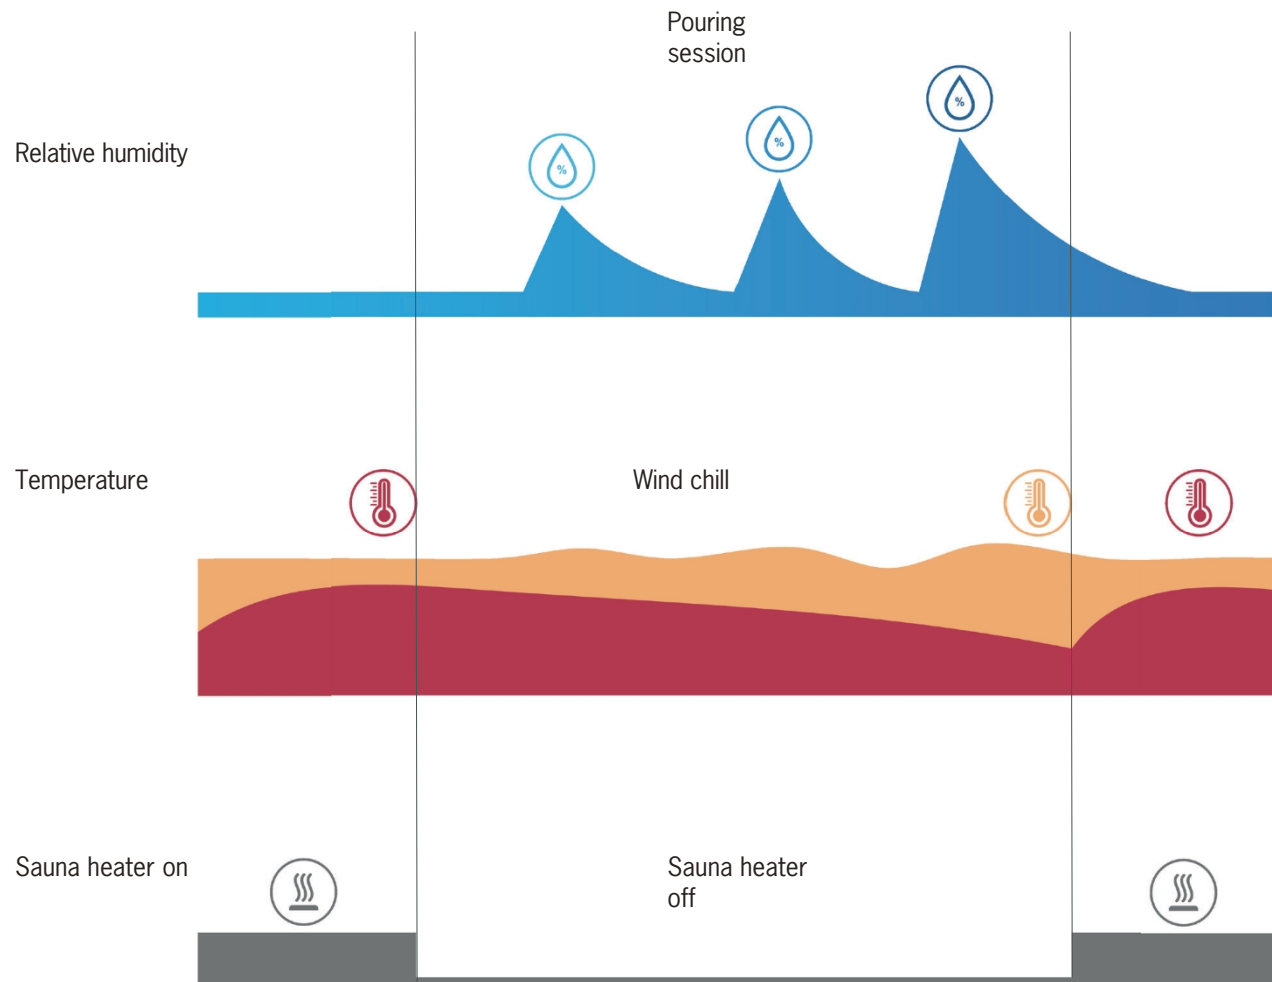

The entire unit is easy to connect. Under the tub's platform, there is a central connection for cold and hot water, as well as an electrical junction box.

SAUNA OPGIETSE \$IES

A FINNISH TRADITION

Löyly, aufguss, or opgieten—different names for the same phenomenon: pouring water and aromatic substances onto the sauna stove.

When the temperature reaches approximately 85 °C, the sauna stove is turned off. Because the the sauna stones are hot and therefore emit radiant heat, this offers the opportunity creating a wonderful ongietsession. The ongietsession offers you a direct increase in the “Hot increases the humidity. The Finnish word “Löyly” “Wind”; and that is exactly what translates to what you feel during the ongietsession.

SAUNA DELUXE CONTROL PANEL

On the Sauna Deluxe control panel, we’ve set this “Löyly” experience as a preset on the display for you.

1. By activating the Löyly function, the sauna heater will continue to operate until the set temperature is reached.
2. Once the set temperature has been reached, the sauna heater will turn off, and you can then begin the ongietsession.
3. At approximately 75°C, the sauna heater will turn back on, and the cycle will repeat.

Depending on the amount of water poured onto the stones, the perceived temperature in the sauna cabin varies.

SAUNSATION®

FEATURES

The Saunsation® is an ideal feature for the discerning sauna enthusiast. In addition to a traditional sauna, you can activate four other climate zones via the display with the push of a button. In short, you can turn your sauna into a multifunctional cabin.