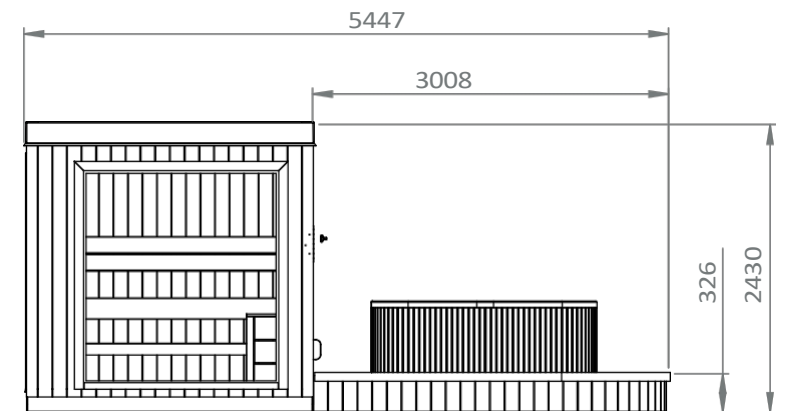

Climate Zones

	Temperature	Humidity
Sauna	70–100 °C	10%
Hot air bath	45–60 °C	10–20%
Tropical bath	48–75 °C	20–50%
Aromatherapy bath	40–45 °C	40–55%
Gentle steam bath	45–60 °C	40–55%

DIMENSIONS

Cleopatra offers the perfect wellness experience for individual spaces. Smart solutions for a range of unforgettable moments of personal well-being and relaxation.