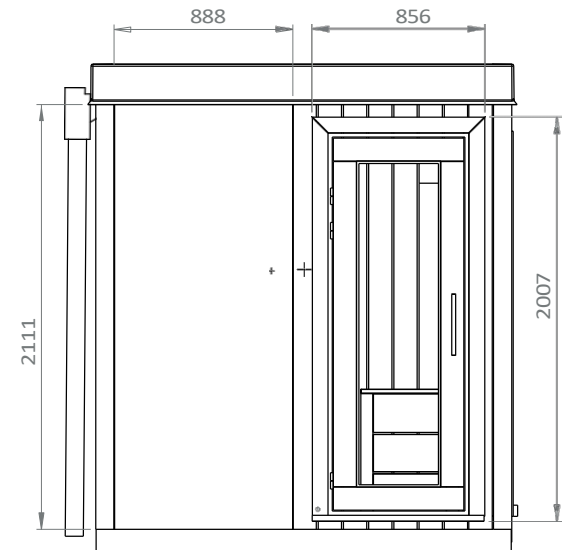

Climate Zones

	Temperature	Humidity
Sauna	70–100 °C	10%
Hot air bath	45–60 °C	10–20%
Tropical bath	48–75 °C	20–50%
Aromatherapy bath	40–45 °C	40–55%
Gentle steam bath	45–60 °C	40–55%

DIMENSIONS

Cleopatra offers the perfect wellness experience for individual spaces. Smart solutions for a range of unforgettable moments of personal well-being and relaxation.