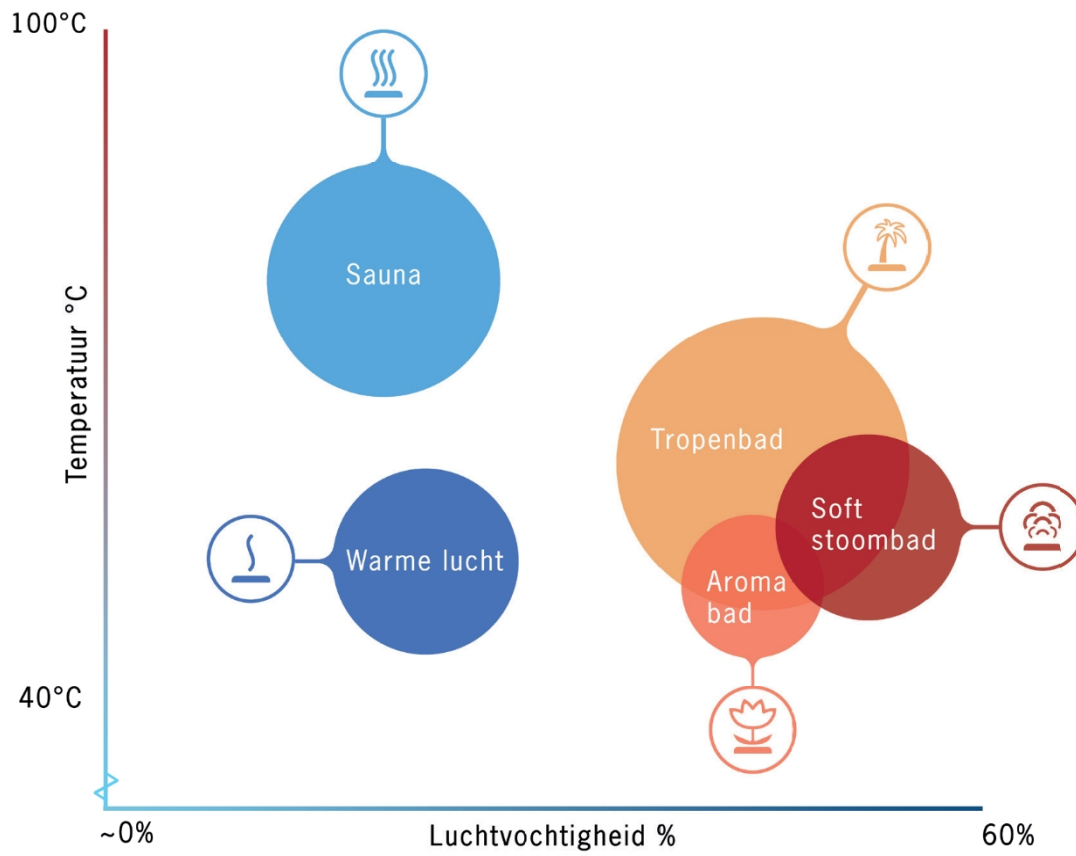

The Saunsation® settings operate based on a temperature and humidity sensor. The sauna heater for the Saunsation® features not only the traditional stone-filled heater but also a section with a water tank. Heating the water in the tank increases the humidity inside the cabin.

CLIMATE ZONES

- Classic sauna
- Warm air bath
- Tropical bath
- Aroma bath
- Soft steam bath

OPTIONAL WITH SAUNSATION®

- Bluetooth music
- RGB LED color therapy
- Aroma bowl for delightful scents in the sauna cabin

Climate Zones

	Temperature	Humidity
Sauna	70–100 °C	10%
Hot air bath	45–60 °C	10–20%
Tropical bath	48–75 °C	20–50%
Aromatherapy bath	40–45 °C	40–55%
Gentle steam bath	45–60 °C	40–55%

DIMENSIONS

Cleopatra offers the perfect wellness experience for individual spaces. Smart solutions for a range of unforgettable moments of personal well-being and relaxation.