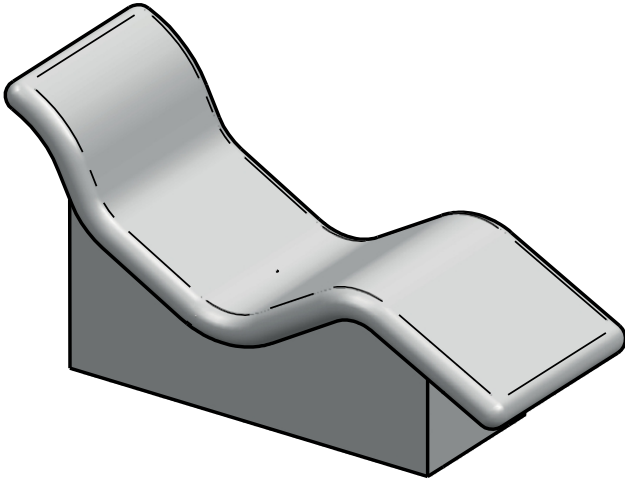

section A-A

IMPORTANT:

- Please note that the temperature controller is not suitable for use in damp environments (protection class IP30).
- The standard length of the connection cable / PTC thermistor is 5 meters, measured from the controller to the heating element.
- If this 5-meter length is exceeded, the exact desired length must be specified when ordering or upon approval of the drawings.
- Heating mat length is 1900 mm
- Total tiled surface area: 3.5 m² (top surface = 1.9 m², base = 1.6 m²)