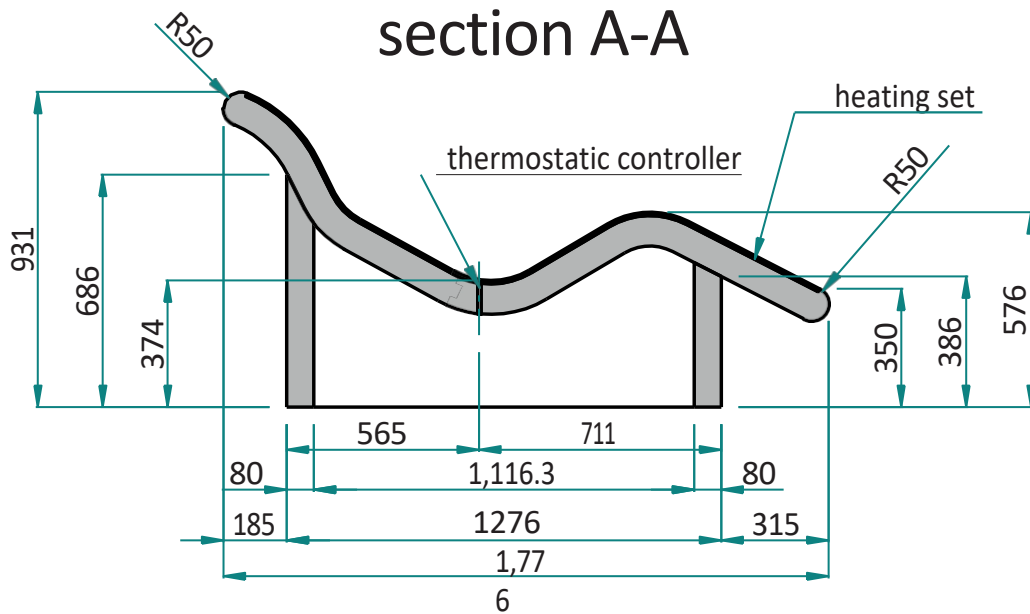

section A-A

IMPORTANT:

- Please note that the temperature controller is not suitable for use in damp environments (protection class IP30).
- The standard length of the connection cable / PTC thermistor is 5 meters, measured from the controller to the heating element.
- If this 5-meter length is exceeded, the exact desired length must be specified when ordering or upon approval of the drawings.
- Heating mat length is 1900 mm
- Total tiled surface area: 3.5 m² (top surface = 1.9 m², base = 1.6 m²)