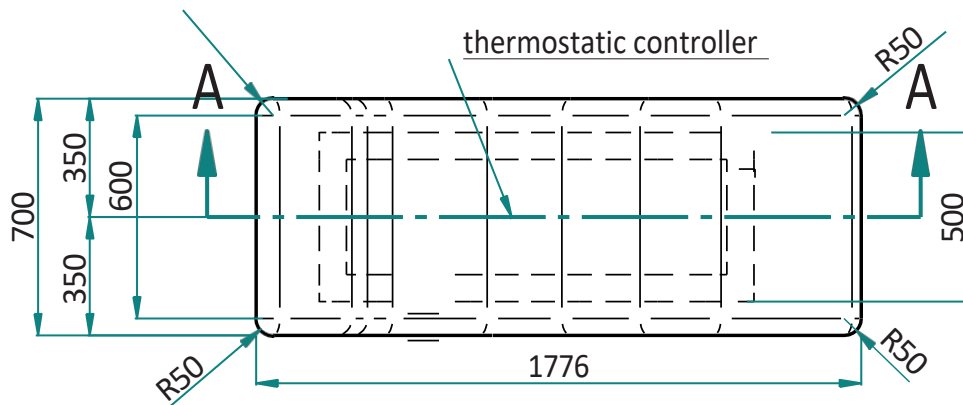

section A-A

IMPORTANT:

- Please note that the temperature controller is not suitable for use in damp environments (protection class IP30).
- The standard length of the connection cable / PTC thermistor is 5 meters, measured from the controller to the heating element.
- If this 5-meter length is exceeded, the exact desired length must be specified when ordering or upon approval of the drawings.
- Heating mat length is 1900 mm
- Total tiled surface area: 3.5 m² (top surface = 1.9 m², base = 1.6 m²)