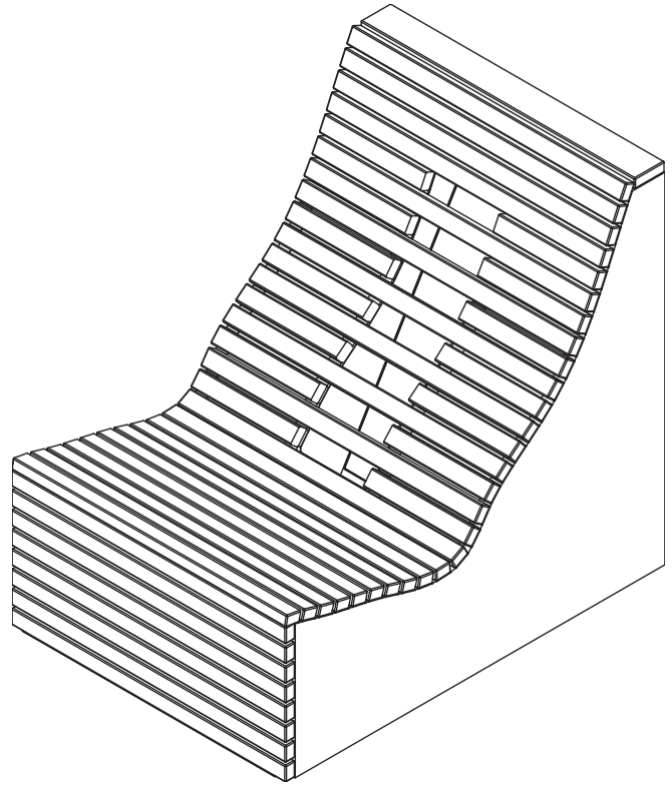

INFRA DELUXE CONTROL

Infra Deluxe control

- Infrared heaters on/off
- Dimming of the infrared heaters
- 2 zones
- RGB LED color lighting
- Bluetooth music

COLORS

ESPEN LIGHT

ESPEN HT MEDIUM

ESPEN HT DARK

DIMENSIONS