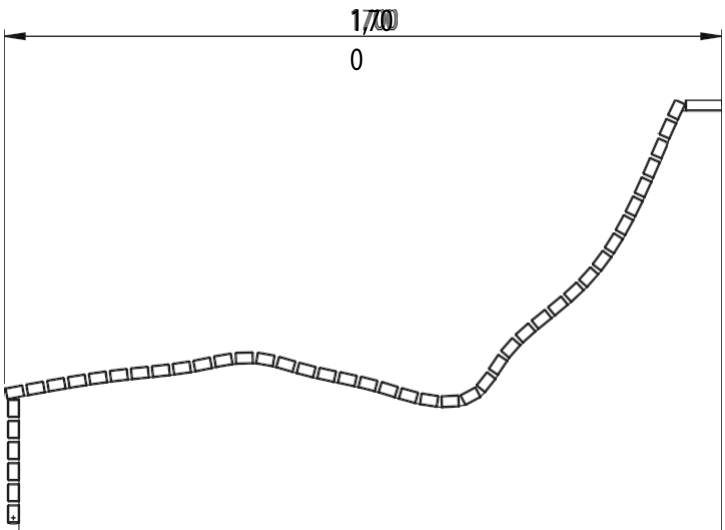

INFRARED LOUNGER