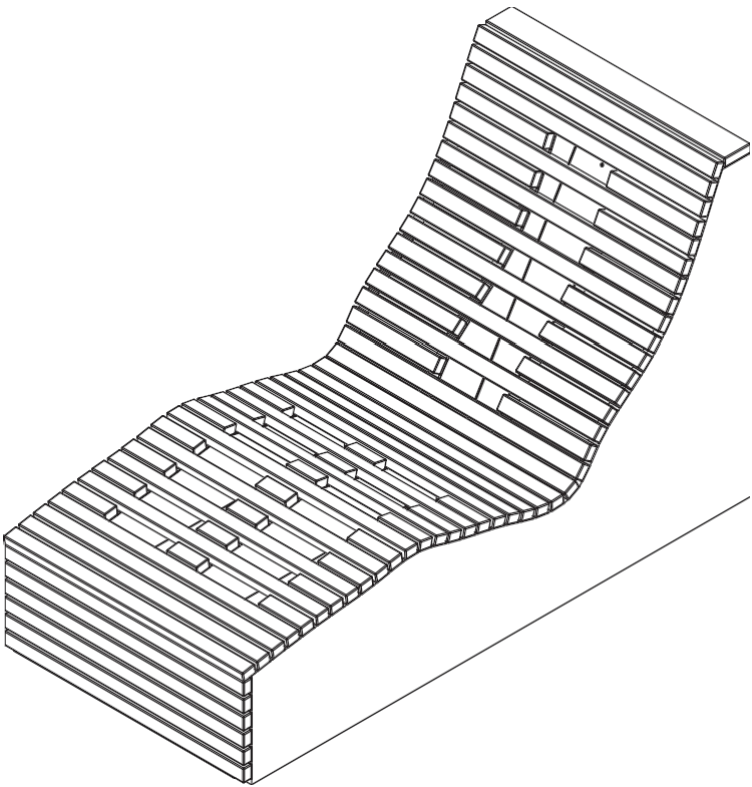

INFRARED LOUNGER