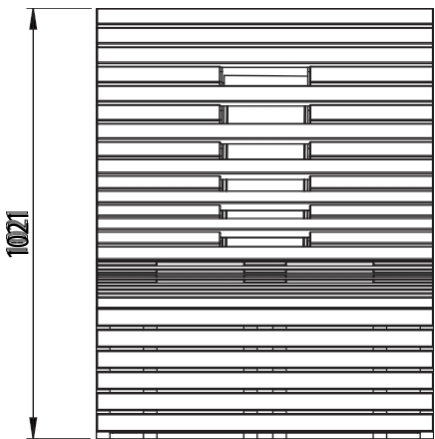

INFRARED LOUNGER