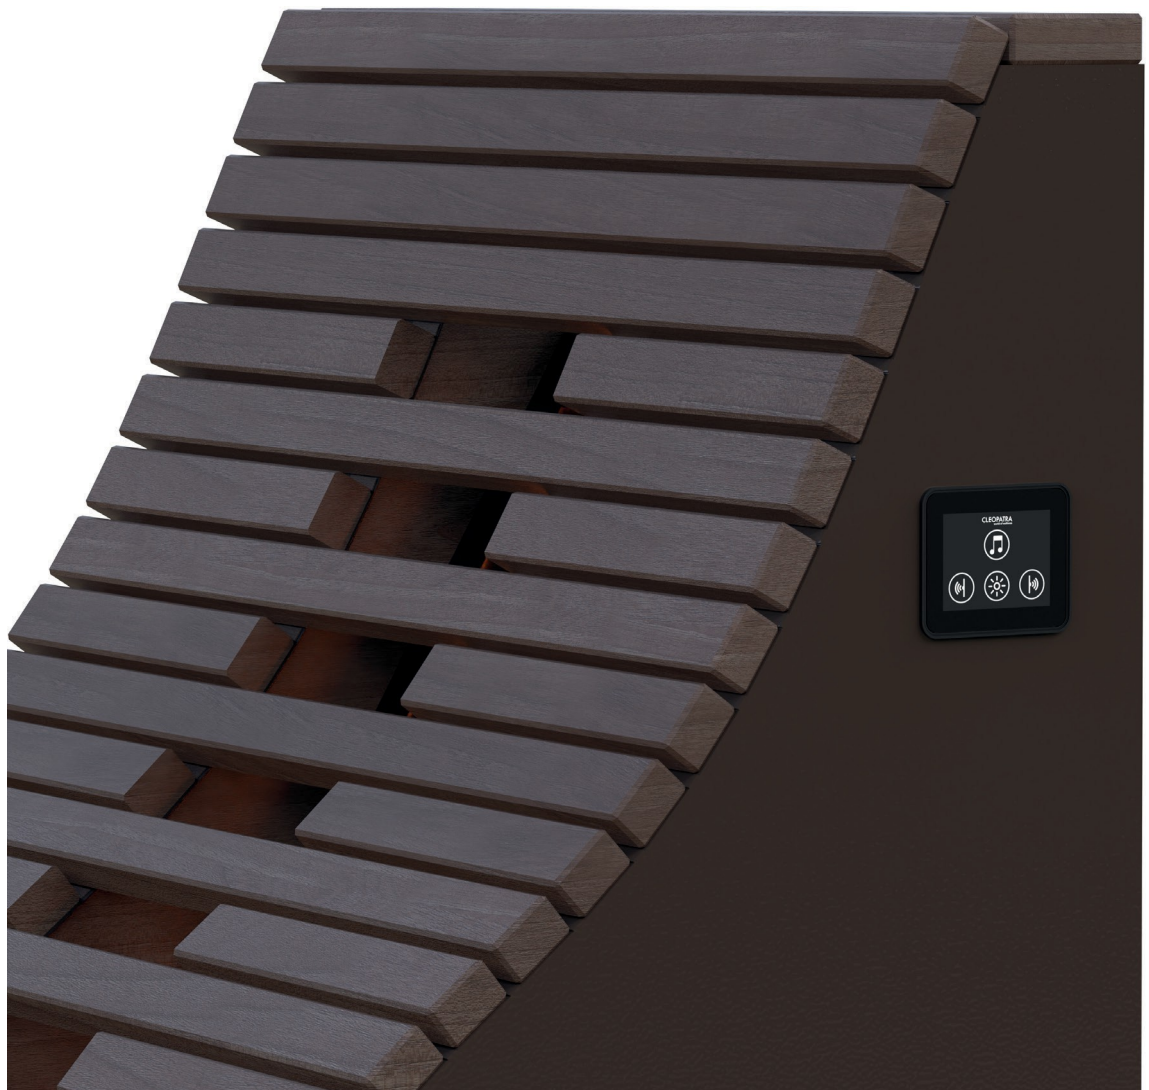

INFRA DELUXE CONTROL

Infra Deluxe control

- Infrared heaters on/off
- Dimming of the infrared heaters
- 2 zones
- RGB LED color lighting
- Bluetooth music