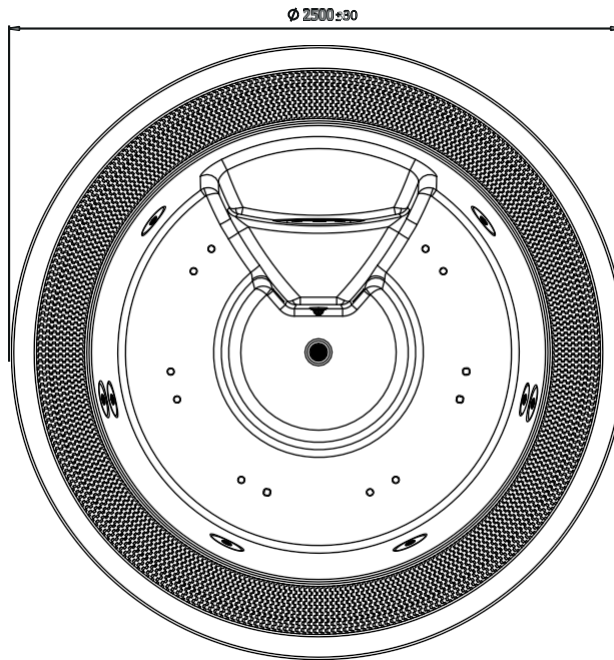

DIMENSIONS