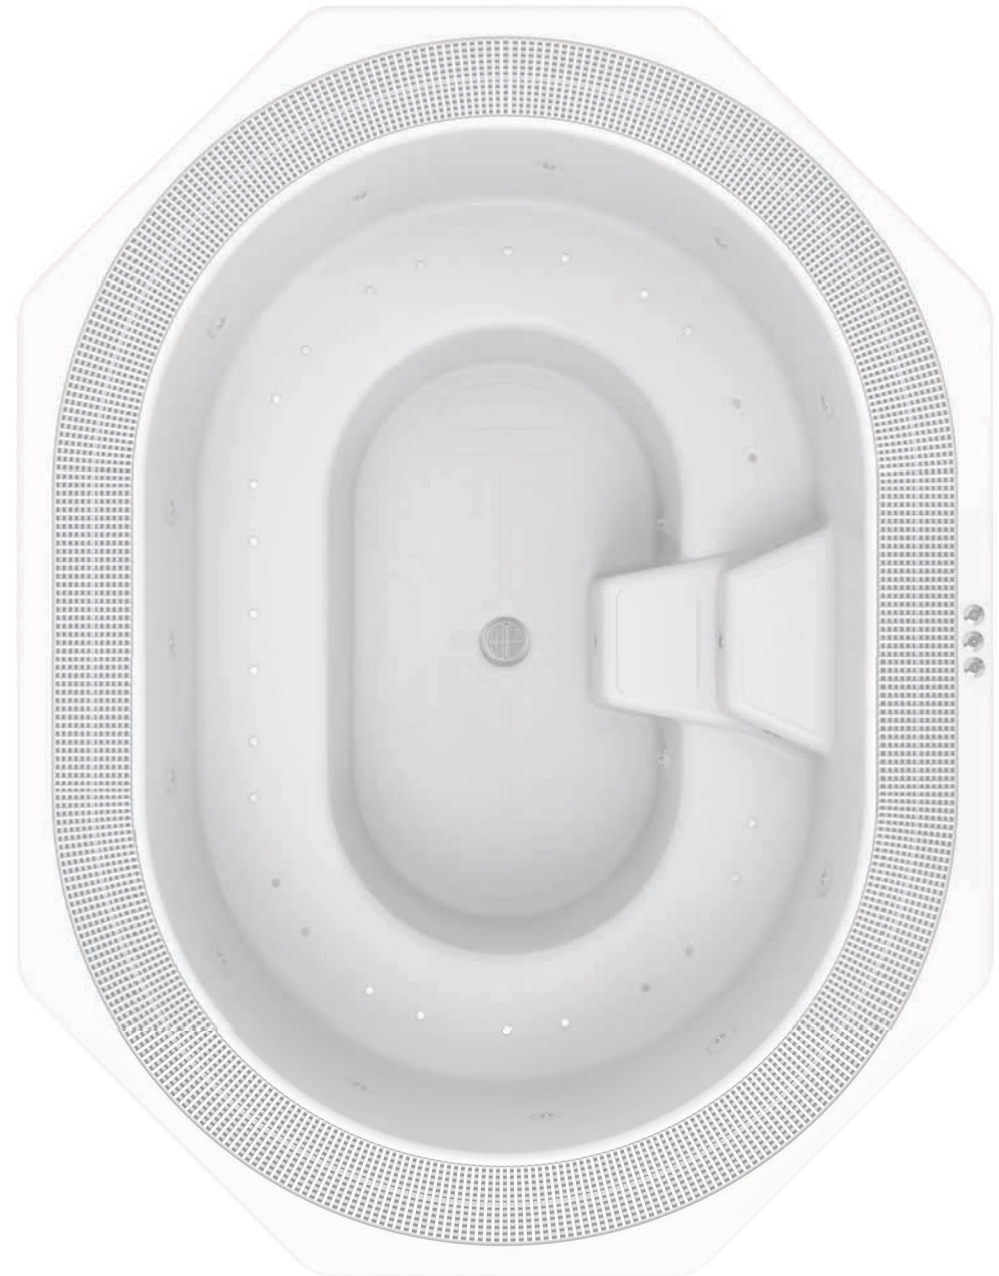

SPA O- 365

This spacious octagonal tub, with a diameter of 365 cm, is designed for comfortable use by up to 8 people. Thanks to its generous dimensions and ergonomic shape, the tub offers plenty of relaxation and freedom of movement, whether in a private setting or a professional wellness environment.

The tub is equipped with an overflow channel, allowing water to flow continuously over the tub's edge. This overflow system not only creates a sleek and luxurious appearance but also actively contributes to hygiene: dirt and impurities are immediately drained away, keeping the water and the tub consistently clean.

For added comfort, the tub can be equipped with a comprehensive whirlpool system, including air bubbles and a powerful water massage. Additionally, underwater lighting and heating are available options, allowing the tub to be used year-round and creating a relaxing atmosphere both during the day and in the evening.

The water is supplied from a buffer tank, where it is carefully filtered and automatically maintained at the correct pH and chlorine levels. This ensures consistent water quality and a safe, pleasant bathing experience for all users.

In short, this octagonal tub combines luxury, comfort, and ease of use with a professional water management system, making it ideal for anyone seeking a high-quality wellness solution.