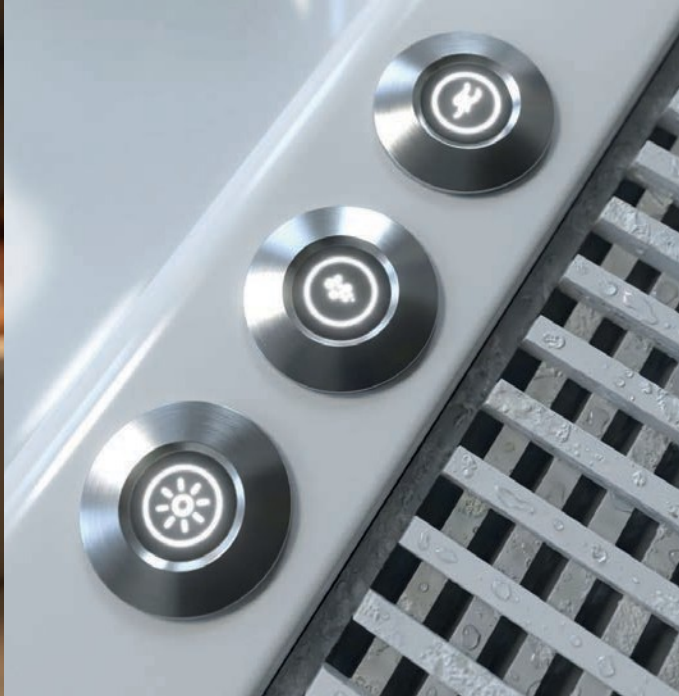

The tub is equipped with an overflow channel, allowing water to flow continuously over the tub's edge. This overflow system not only creates a sleek and luxurious appearance but also actively contributes to hygiene: dirt and impurities are immediately drained away, keeping the water and the tub consistently clean.

In short, this octagonal tub combines luxury, comfort, and ease of use with a professional water management system, making it ideal for anyone seeking a high-quality wellness solution.

SPA S SYSTEMS

Cleopatra's spa systems are synonymous with innovation, quality, and pure relaxation. Thanks to the use of powerful jets combined with an active Venturi effect, these systems deliver an intense and perfectly balanced spa experience.

The controls consist of a sturdy round control knob that can be seamlessly built into the tub or the wall. This ensures user-friendly operation and a sleek, professional finish.

With Cleopatra, you're choosing a spa solution that combines craftsmanship, innovation, and luxury—a wellness experience you can feel, see, and enjoy.