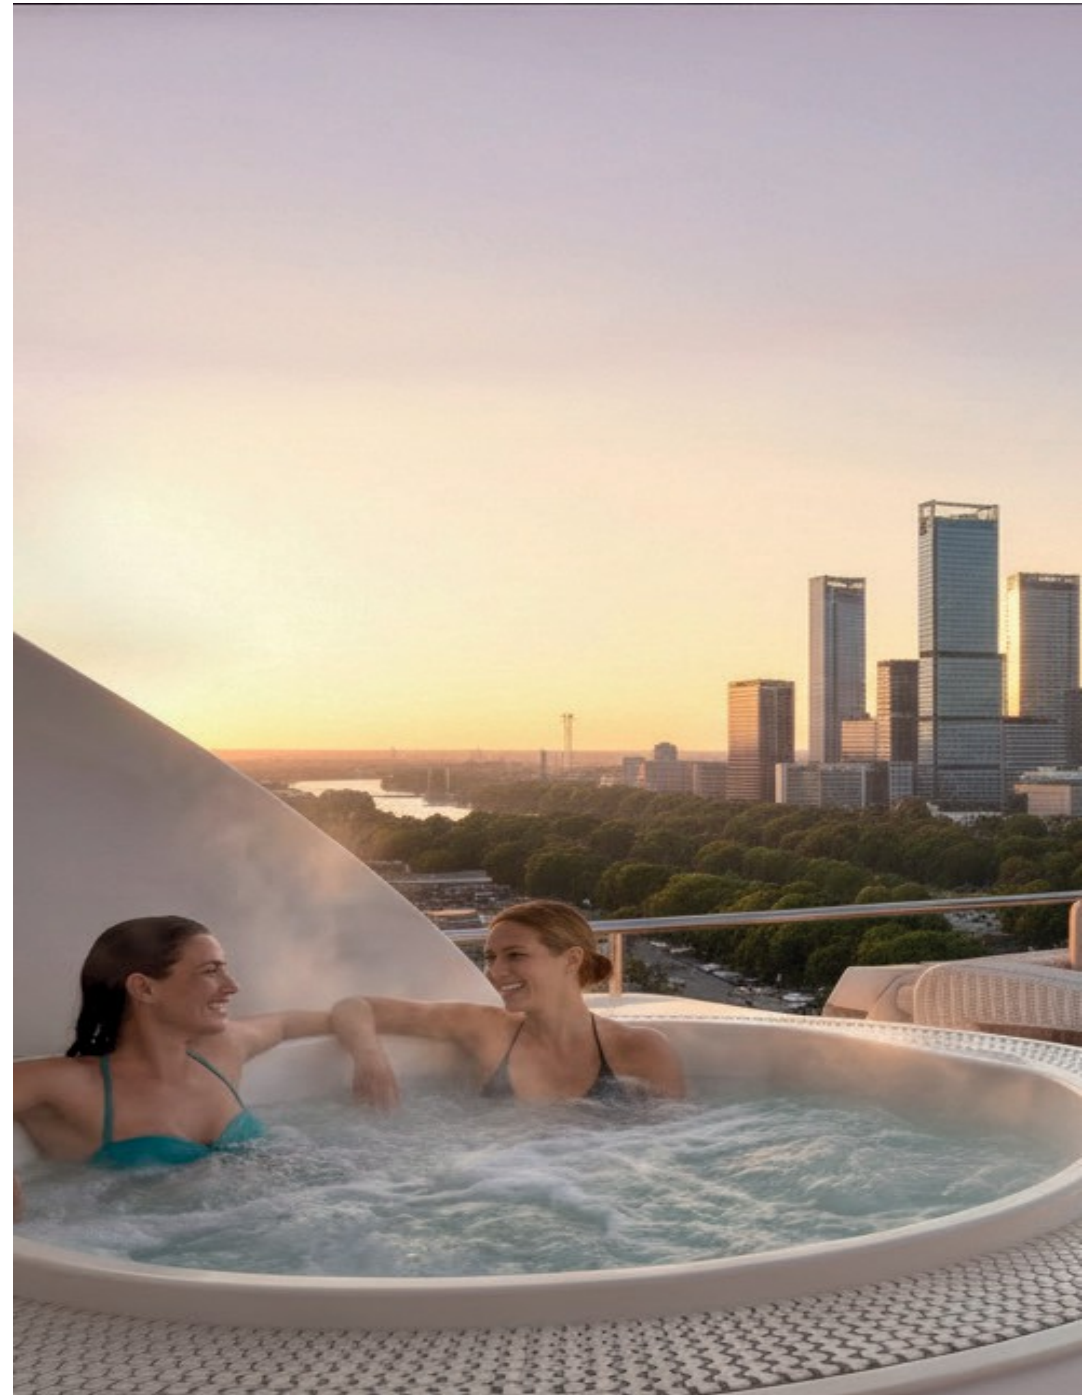

SPA S SYSTEMS

Cleopatra's spa systems are synonymous with innovation, quality, and pure relaxation. Thanks to the use of powerful jets combined with an active Venturi effect, these systems deliver an intense and perfectly balanced spa experience.

Cleopatra has been developing whirlpool systems for nearly 60 years, making it one of the pioneers of spa technology in Europe. This decades-long expertise translates into reliable, high-quality systems that meet the highest standards of comfort and durability.

Whether you prefer a gentle bubble bath experience or a powerful water massage that deeply relaxes your body and muscles, Cleopatra offers the right system for every preference. The experience is rounded out with underwater lighting, heating, and a selection of delightful spa scents that stimulate all the senses.

The controls consist of a sturdy round control knob that can be seamlessly built into the tub or the wall. This ensures user-friendly operation and a sleek, professional finish.

With Cleopatra, you're choosing a spa solution that combines craftsmanship, innovation, and luxury—a wellness experience you can feel, see, and enjoy.