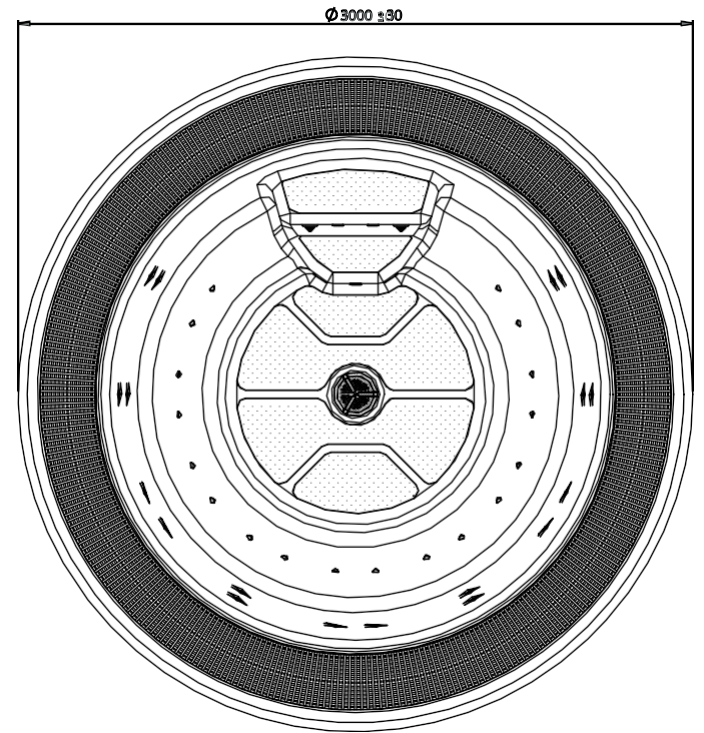

DIMENSIONS