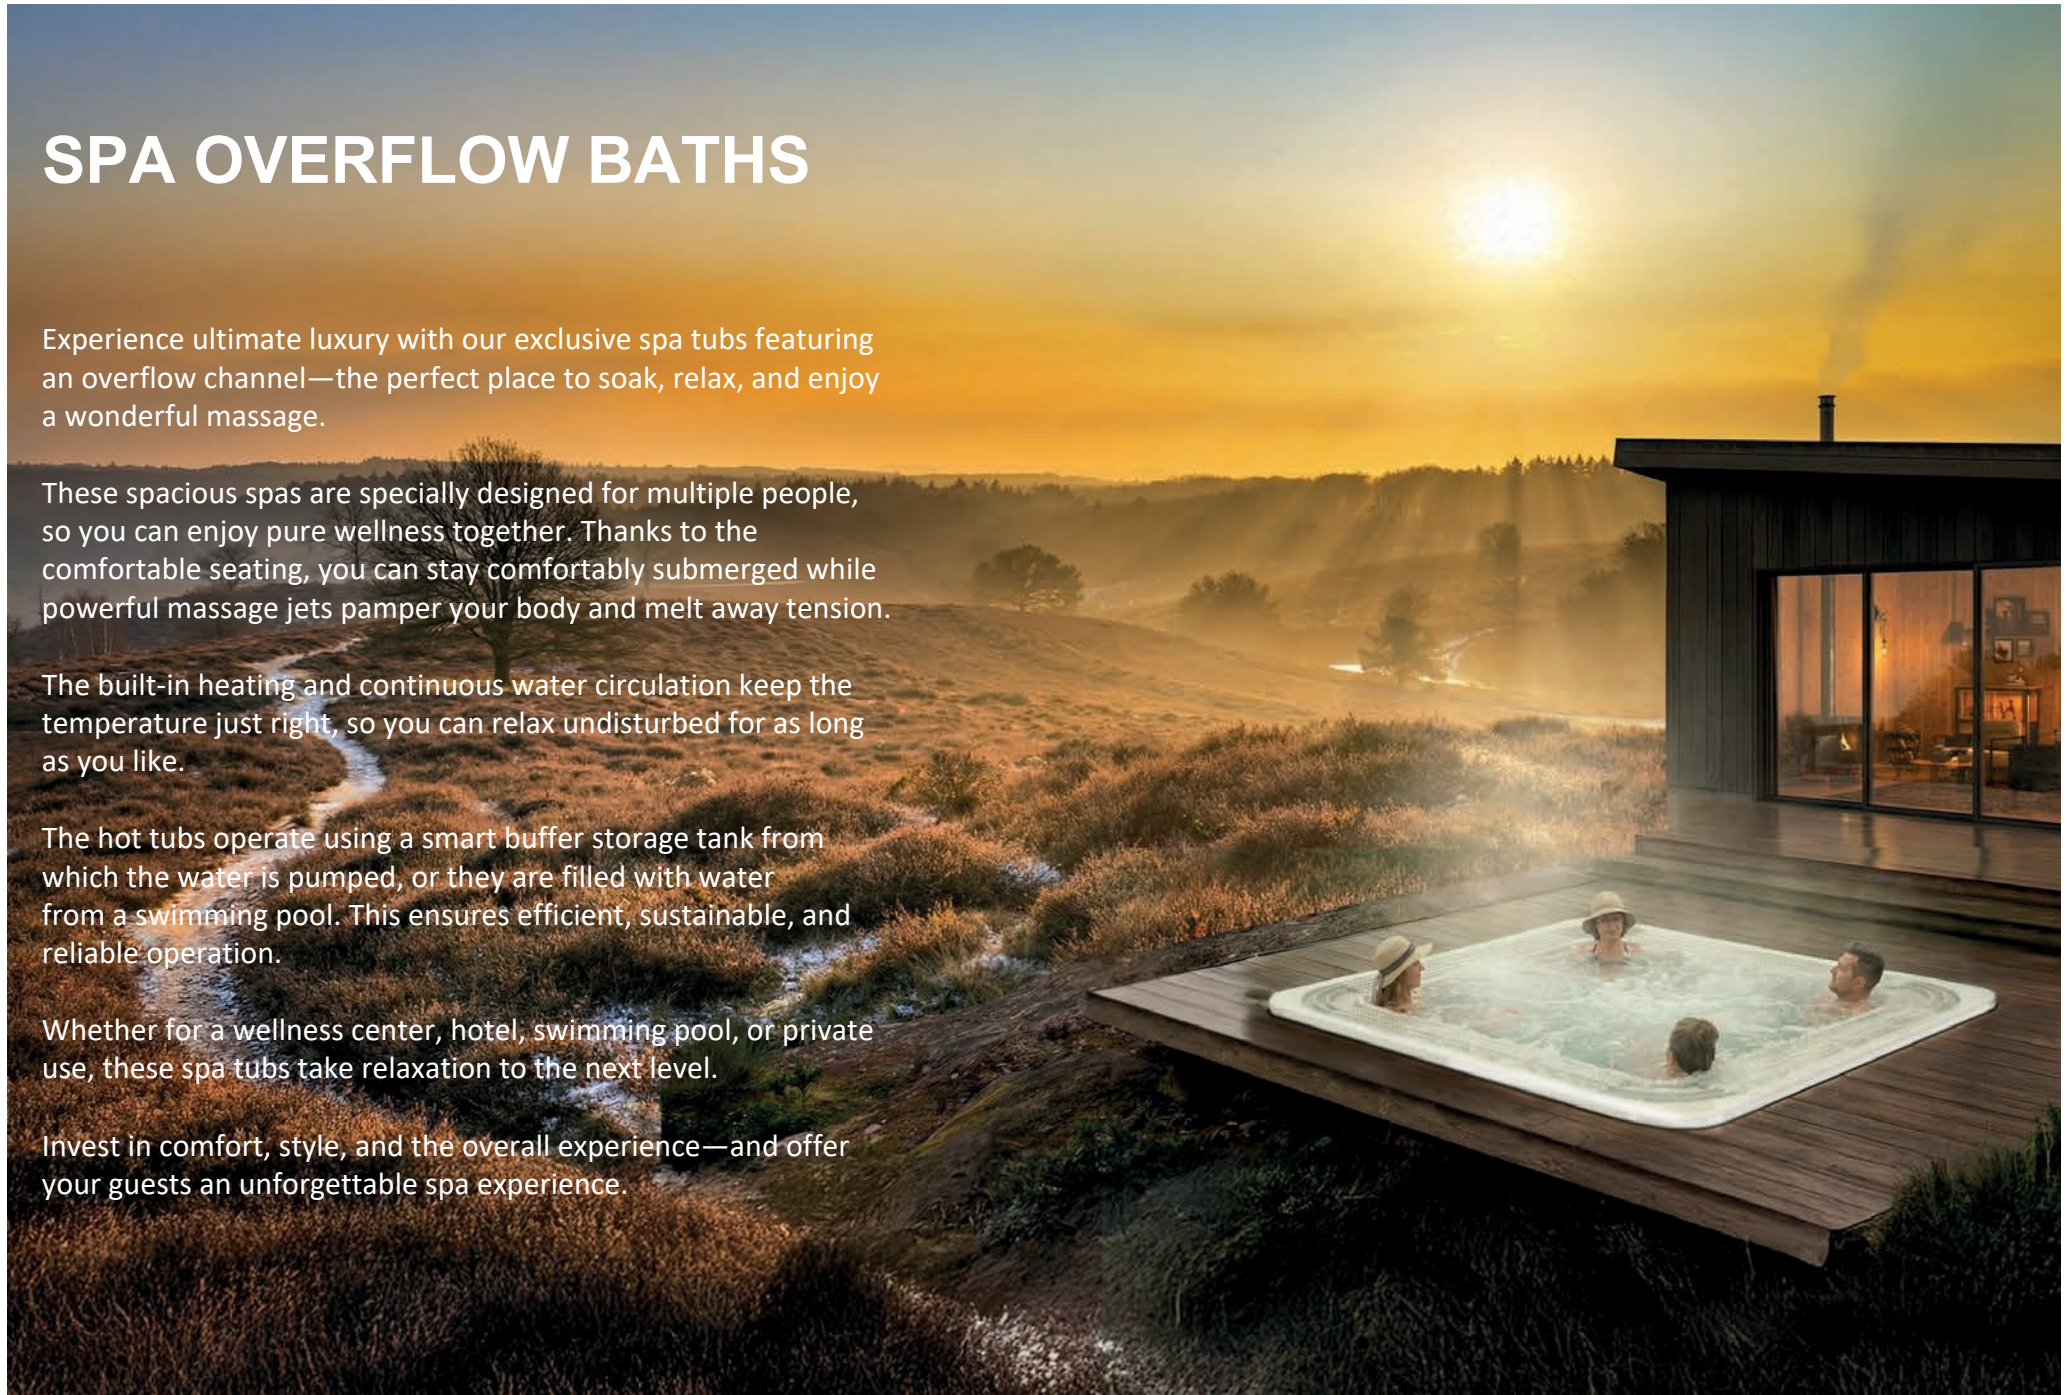

SPA OVERFLOW BATHS

Experience ultimate luxury with our exclusive spa tubs featuring an overflow channel—the perfect place to soak, relax, and enjoy a wonderful massage.

These spacious spas are specially designed for multiple people, so you can enjoy pure wellness together. Thanks to the comfortable seating, you can stay comfortably submerged while powerful massage jets pamper your body and melt away tension.

The built-in heating and continuous water circulation keep the temperature just right, so you can relax undisturbed for as long as you like.

The hot tubs operate using a smart buffer storage tank from which the water is pumped, or they are filled with water from a swimming pool. This ensures efficient, sustainable, and reliable operation.

Whether for a wellness center, hotel, swimming pool, or private use, these spa tubs take relaxation to the next level.

Invest in comfort, style, and the overall experience—and offer your guests an unforgettable spa experience.