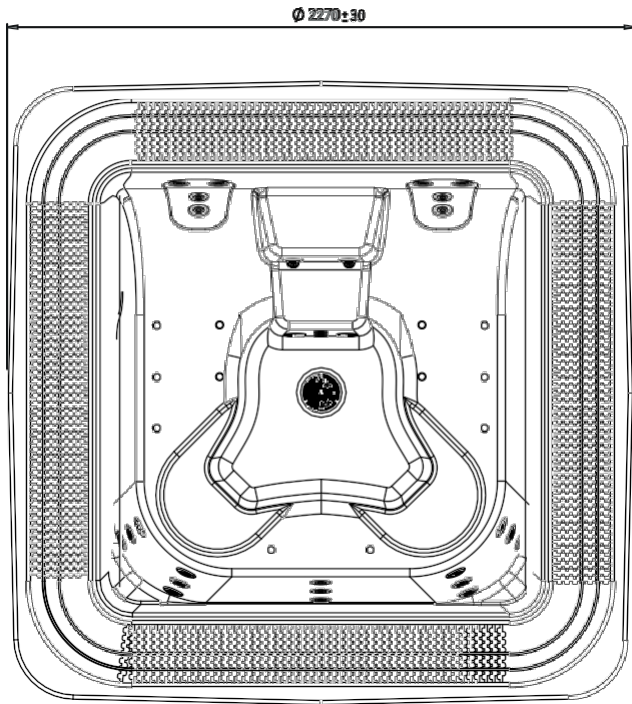

The controls consist of a sturdy round control knob that can be seamlessly built into the tub or the wall. This ensures user-friendly operation and a sleek, professional finish.

With Cleopatra, you're choosing a spa solution that combines craftsmanship, innovation, and luxury—a wellness experience you can feel, see, and enjoy.

DIMENSIONS

SPA TECHNOLOGY

An underwater photograph of a spa. Several jets are visible, each spraying a column of water upwards. The water is clear and blue, with light filtering through from above, creating a bright, airy atmosphere. The jets are arranged in a row, and the water they spray is captured in mid-air, creating a sense of movement and energy.