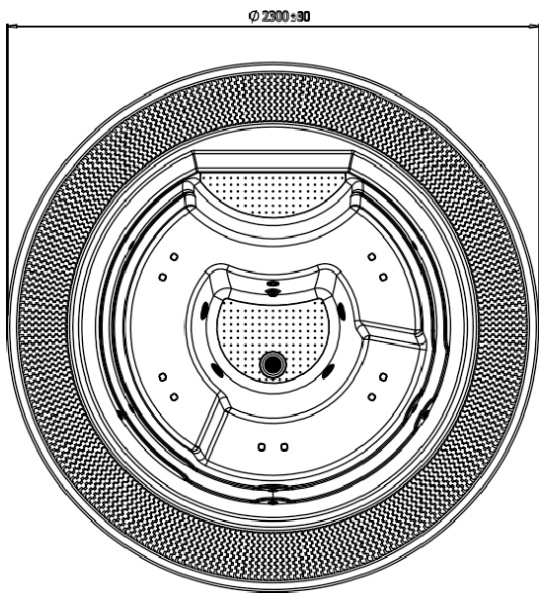

DIMENSIONS