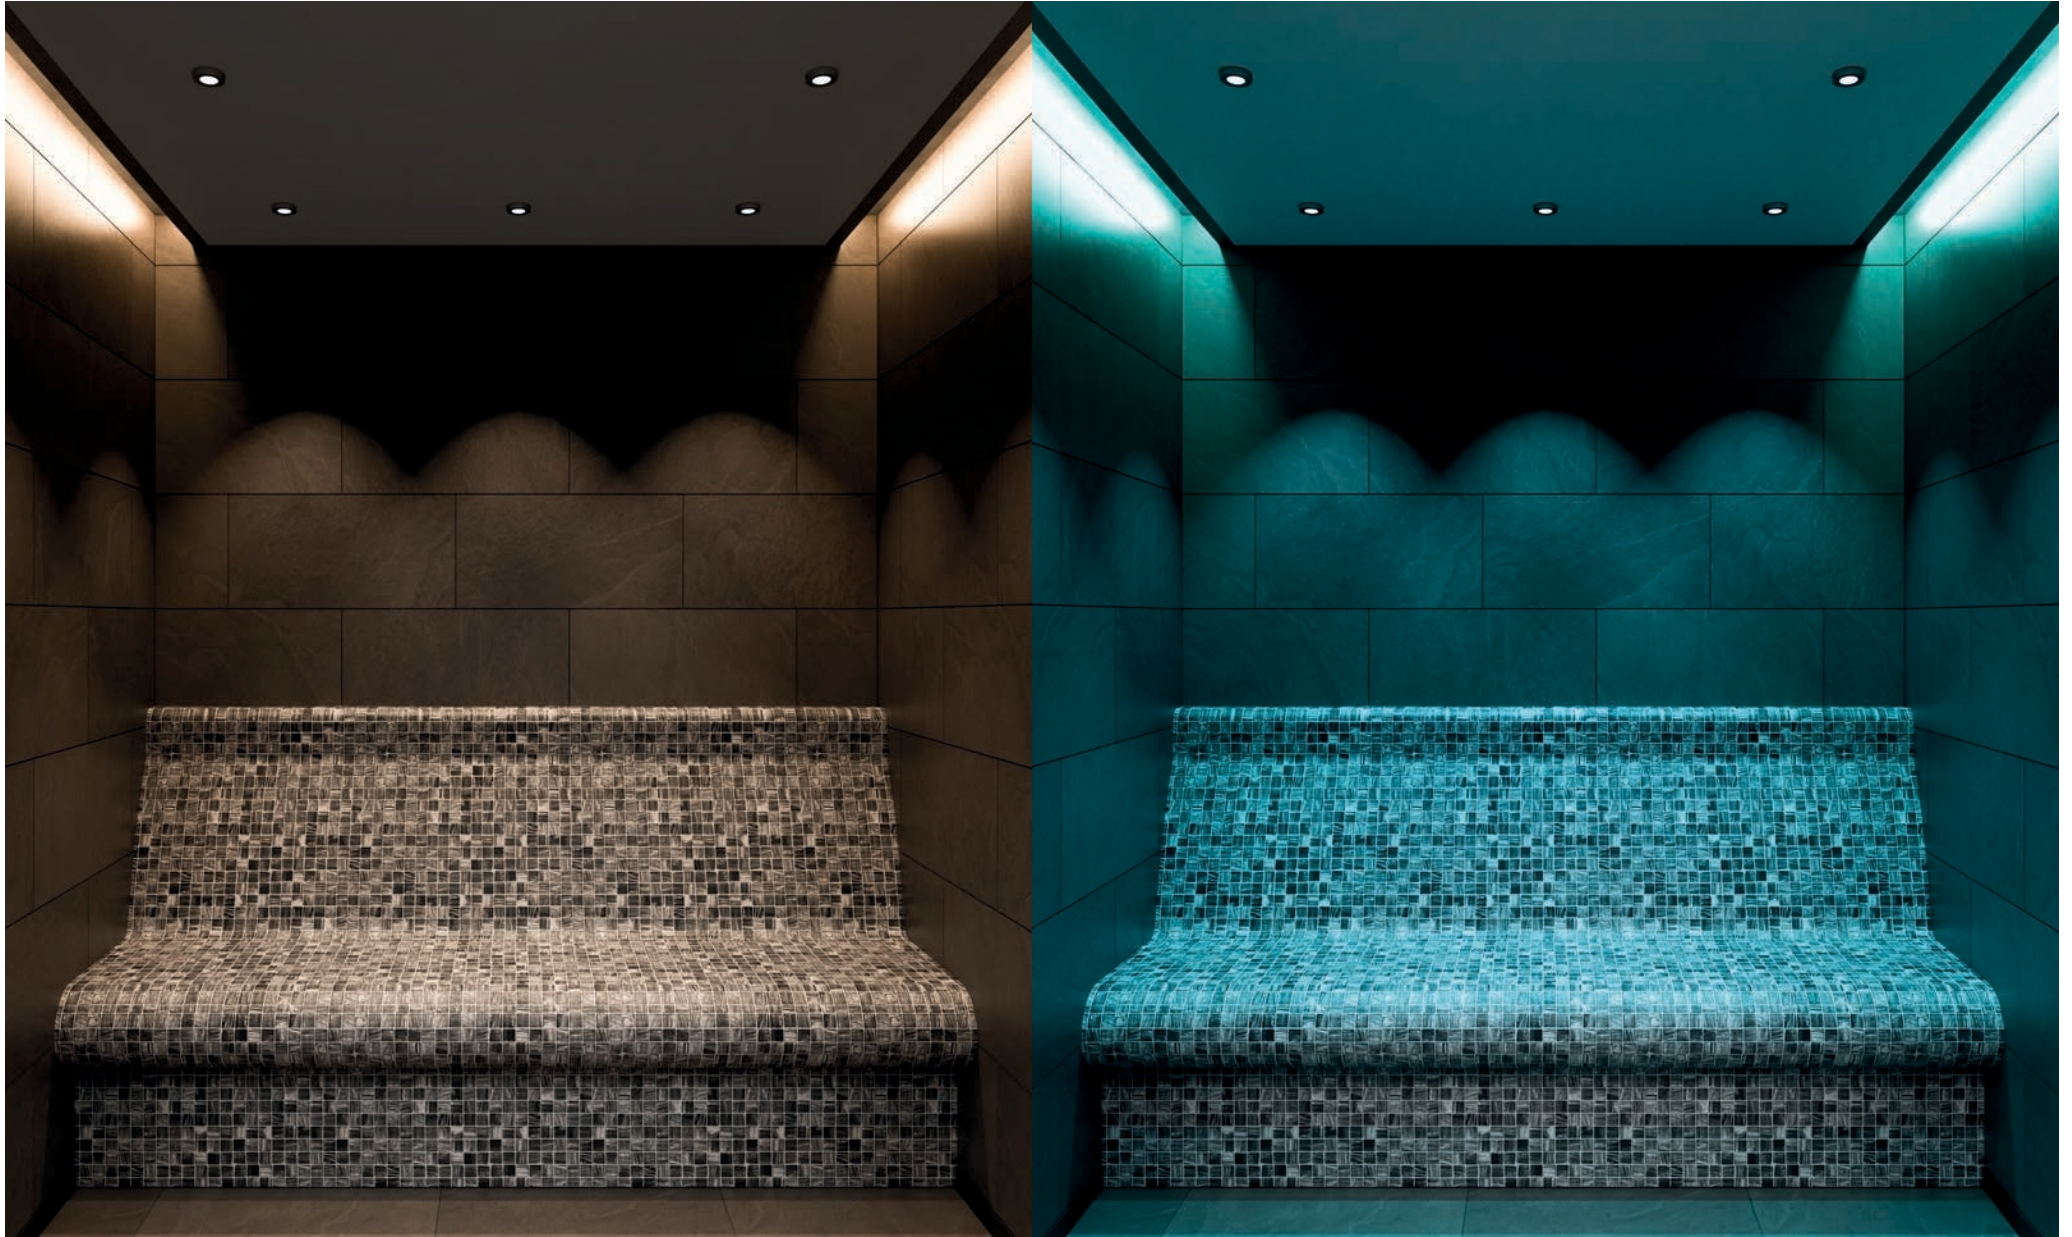

Thanks to its low-maintenance surface, the roof is easy to keep clean and durable in use.

Flat steam room ceiling combinations	LED spotlights in the ceiling	LED strip under the bench
Warm White Lighting		
RGB lighting		
Starry Sky Warm White		

SPOTS - WARM WHITE LIGHT

SPOTS - RGB LIGHT

STARRY SKY - WARM WHITE LIGHT

SPOTS - WARM WHITE LIGHT
LED STRIP - WARM WHITE
LIGHT

SPOTS - RGB LIGHT
LED STRIP - RGB LIGHT

LOW-PROFILE STEAM ROOM CEILING

This recessed steam room ceiling was specially designed for use in steam rooms and combines functionality with a luxurious look. The ceiling features integrated lighting on both sides, which provides even and atmospheric lighting throughout the space.

The recessed construction contributes to a modern, contemporary design. The ceiling is resistant to high temperatures and high humidity, making it ideal for intensive use in steam room environments. The sleek design and high-quality finish make the roof low-maintenance and durable.

Recessed steam room ceiling combinations	LED Spot	LED Strip in the Ceiling	LED Strip Under the Bench
Warm White Lighting			
RGB Lighting			
Starry Sky Warm White			

FEATURES

- Recessed design with integrated lighting
- Resistant to heat and moisture
- Durable and low-maintenance
- Sleek and modern finish
- Ideal for both residential and commercial steam room installations.
- Includes mounting profiles and finishing strip
- Standard color: RAL 9016
- Other RAL colors available at an additional cost