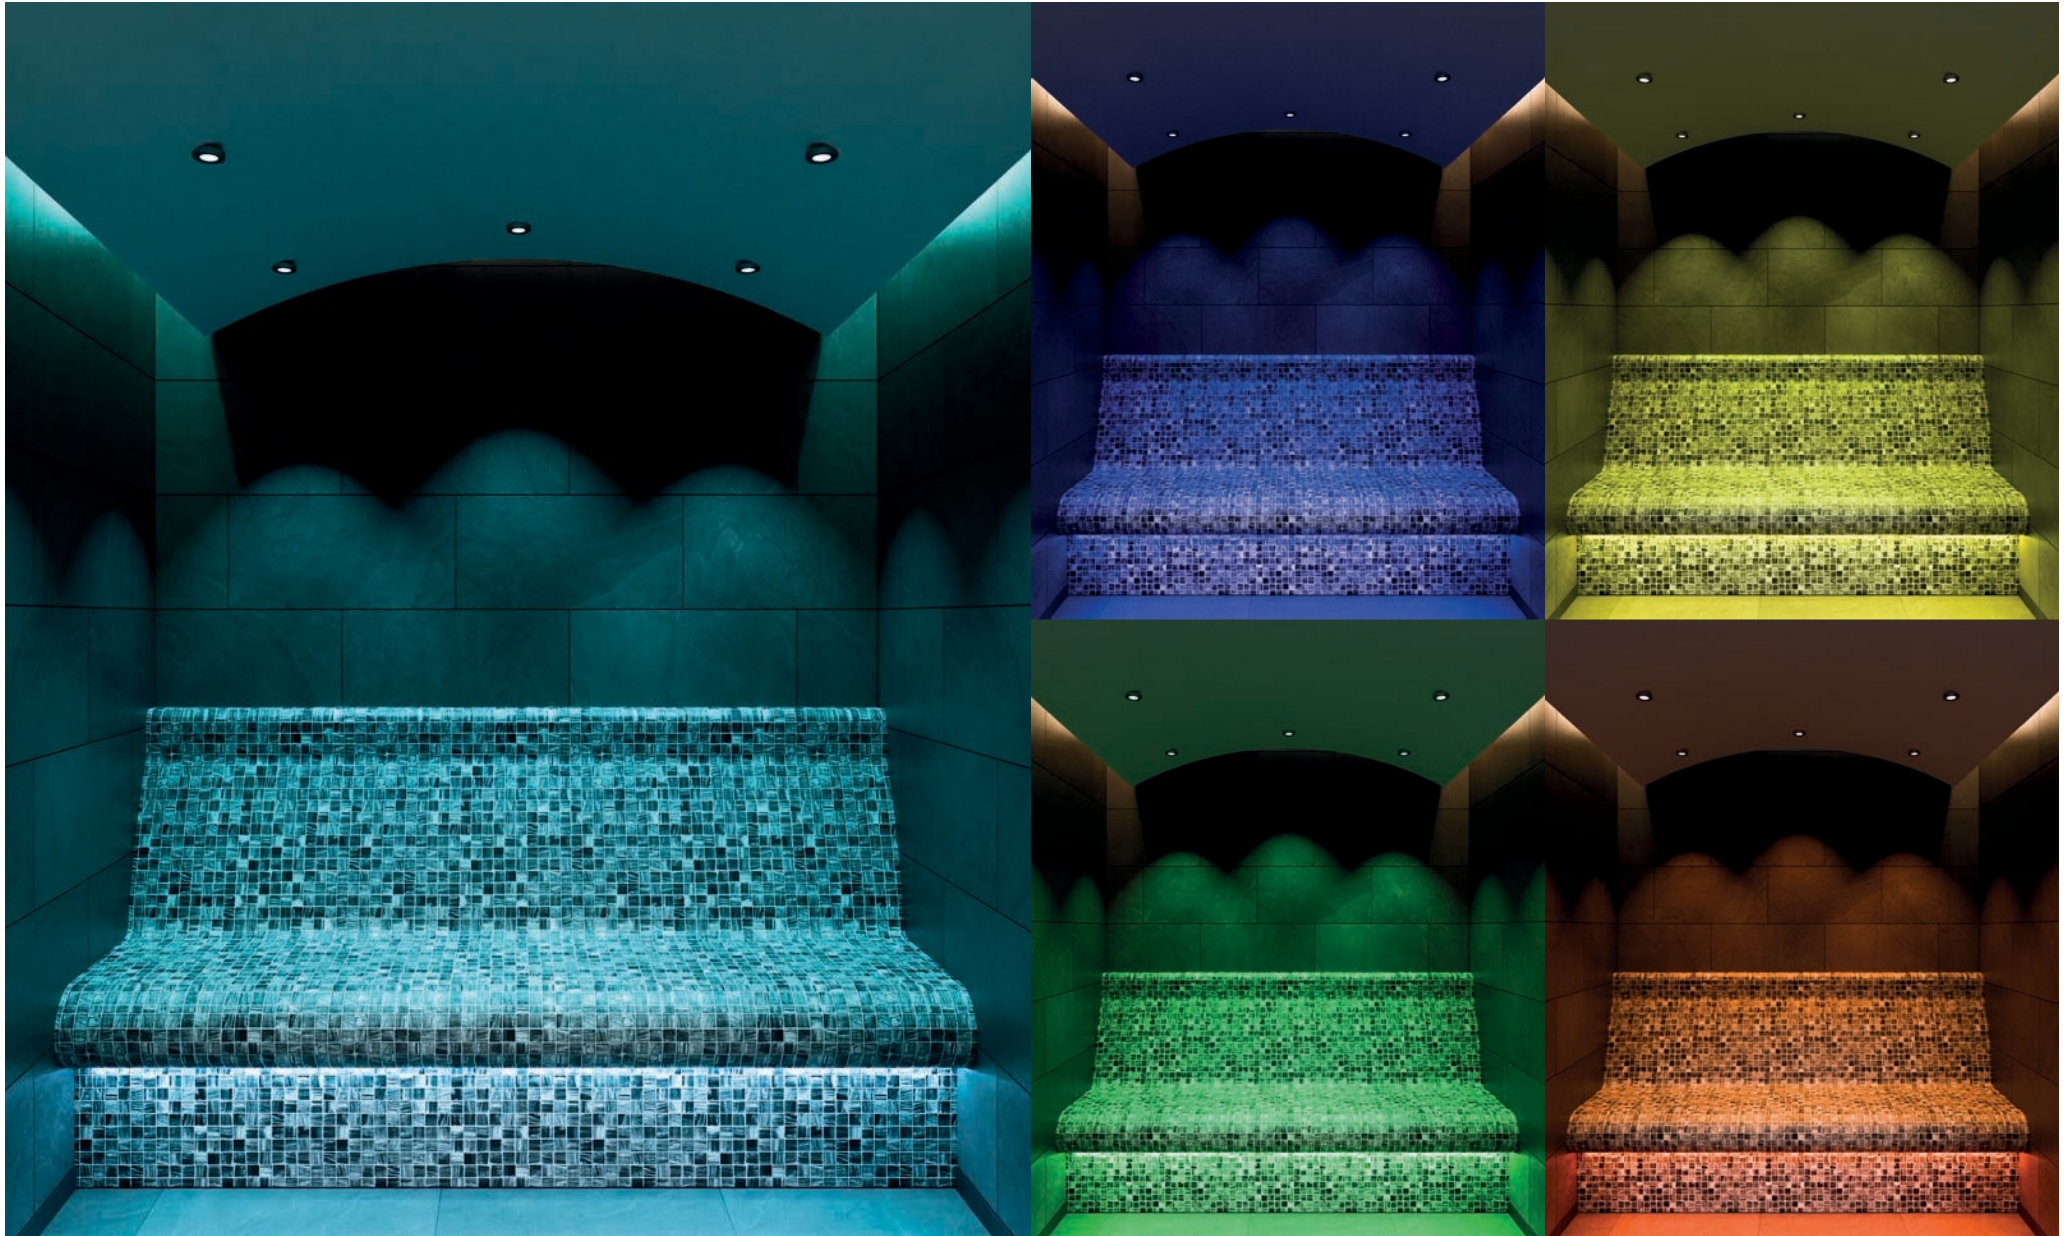

The recessed construction contributes to a modern, contemporary design. The canopy is resistant to high temperatures and high humidity, making it ideal for intensive use in steam room environments. The sleek, curved design and high-quality finish make the canopy low-maintenance and durable.

Curved steam room ceiling combinations	LED Spot	LED Strip in the ceiling	LED Strip under the bench
Warm White Lighting			
RGB Lighting			
Starry Sky Warm White			

FEATURES

- Curved design with integrated lighting
- Resistant to heat and moisture
- Durable and low-maintenance
- Sleek and modern finish
- Ideal for both residential and commercial steam room installations.
- Includes mounting profiles and finishing strip
- Standard color: RAL 9016
- Other RAL colors available at an additional cost

SPOTS - WARM WHITE LIGHT

SPOTS - RGB LIGHT

STARRY SKY - WARM WHITE LIGHT

SPOTS - WARM WHITE LIGHT
LED STRIP - WARM WHITE
LIGHT

SPOTS - RGB LIGHT
LED STRIP - RGB LIGHT

Cleopatra offers the perfect wellness experience for individual spaces. Smart solutions for a range of unforgettable moments of personal well-being and relaxation.