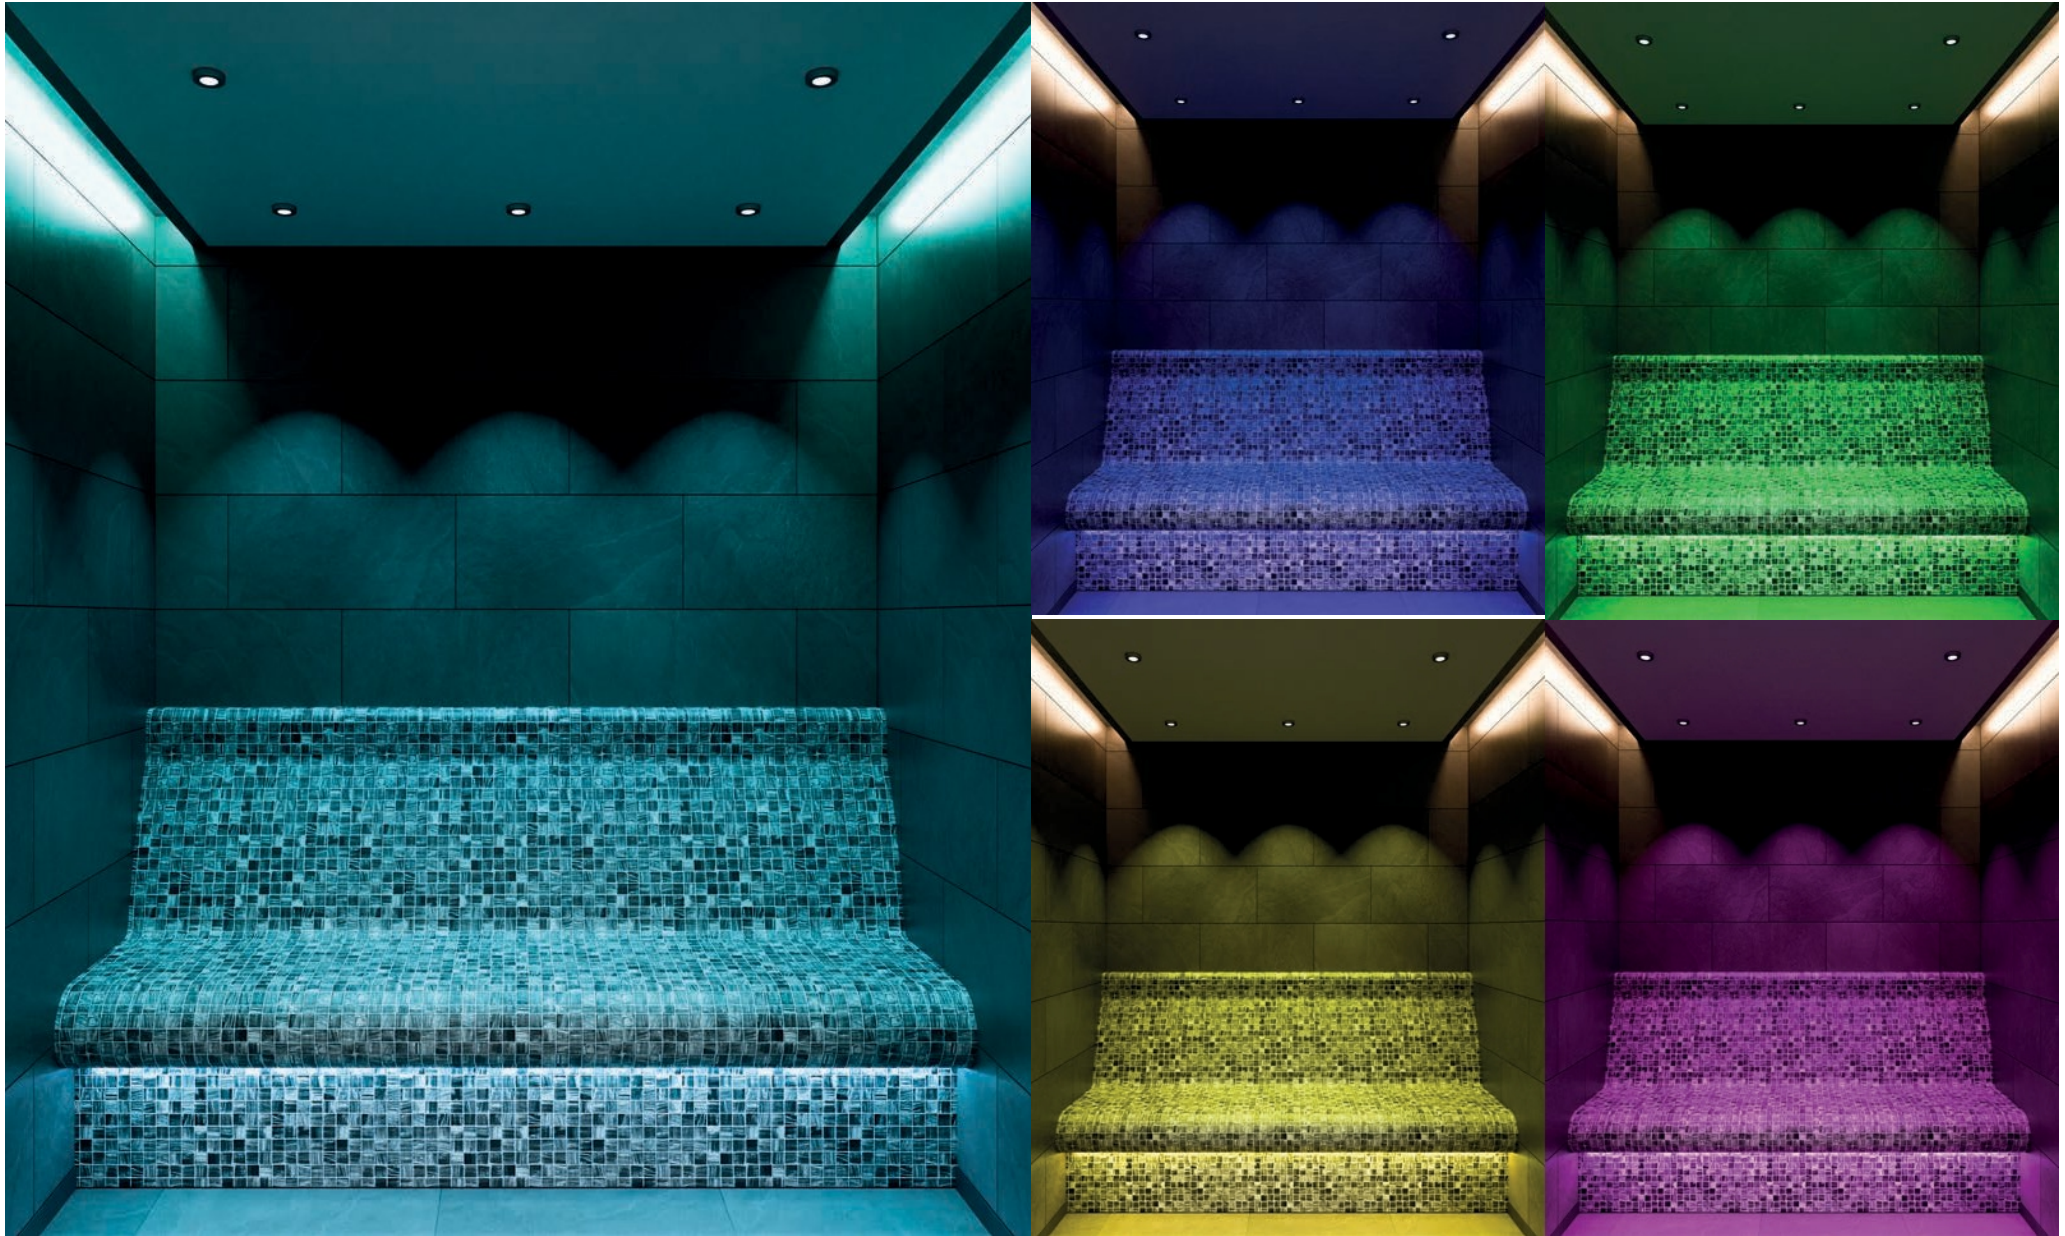

SPOTS - WARM WHITE LIGHT

SPOTS - RGB LIGHT

STARRY SKY - WARM WHITE LIGHT

SPOTS - WARM WHITE LIGHT
LED STRIP - WARM WHITE
LIGHT

SPOTS - RGB LIGHT
LED STRIP - RGB LIGHT

LOW-PROFILE STEAM ROOM CEILING

This recessed steam room ceiling was specially designed for use in steam rooms and combines functionality with a luxurious look. The ceiling features integrated lighting on both sides, which provides even and atmospheric lighting throughout the space.

The recessed construction contributes to a modern, contemporary design. The ceiling is resistant to high temperatures and high humidity, making it ideal for intensive use in steam room environments. The sleek design and high-quality finish make the roof low-maintenance and durable.

Recessed steam room ceiling combinations	LED Spot	LED Strip in the Ceiling	LED Strip Under the Bench
Warm White Lighting			
RGB Lighting			
Starry Sky Warm White			

FEATURES

- Recessed design with integrated lighting
- Resistant to heat and moisture
- Durable and low-maintenance
- Sleek and modern finish
- Ideal for both residential and commercial steam room installations.
- Includes mounting profiles and finishing strip
- Standard color: RAL 9016
- Other RAL colors available at an additional cost

SPOTS - WARM WHITE LIGHT

SPOTS - RGB LIGHT

STARRY SKY - WARM WHITE LIGHT

SPOTS - WARM WHITE LIGHT
LED STRIP - WARM WHITE
LIGHT

SPOTS - RGB LIGHT
LED STRIP - RGB LIGHT

CURVED STEAM ROOM CEILING

This curved steam room ceiling has been specially designed for use in steam rooms and combines functionality with a luxurious look. The ceiling is Both sides feature integrated lighting, which ensures an even and atmospheric distribution of light throughout the space.