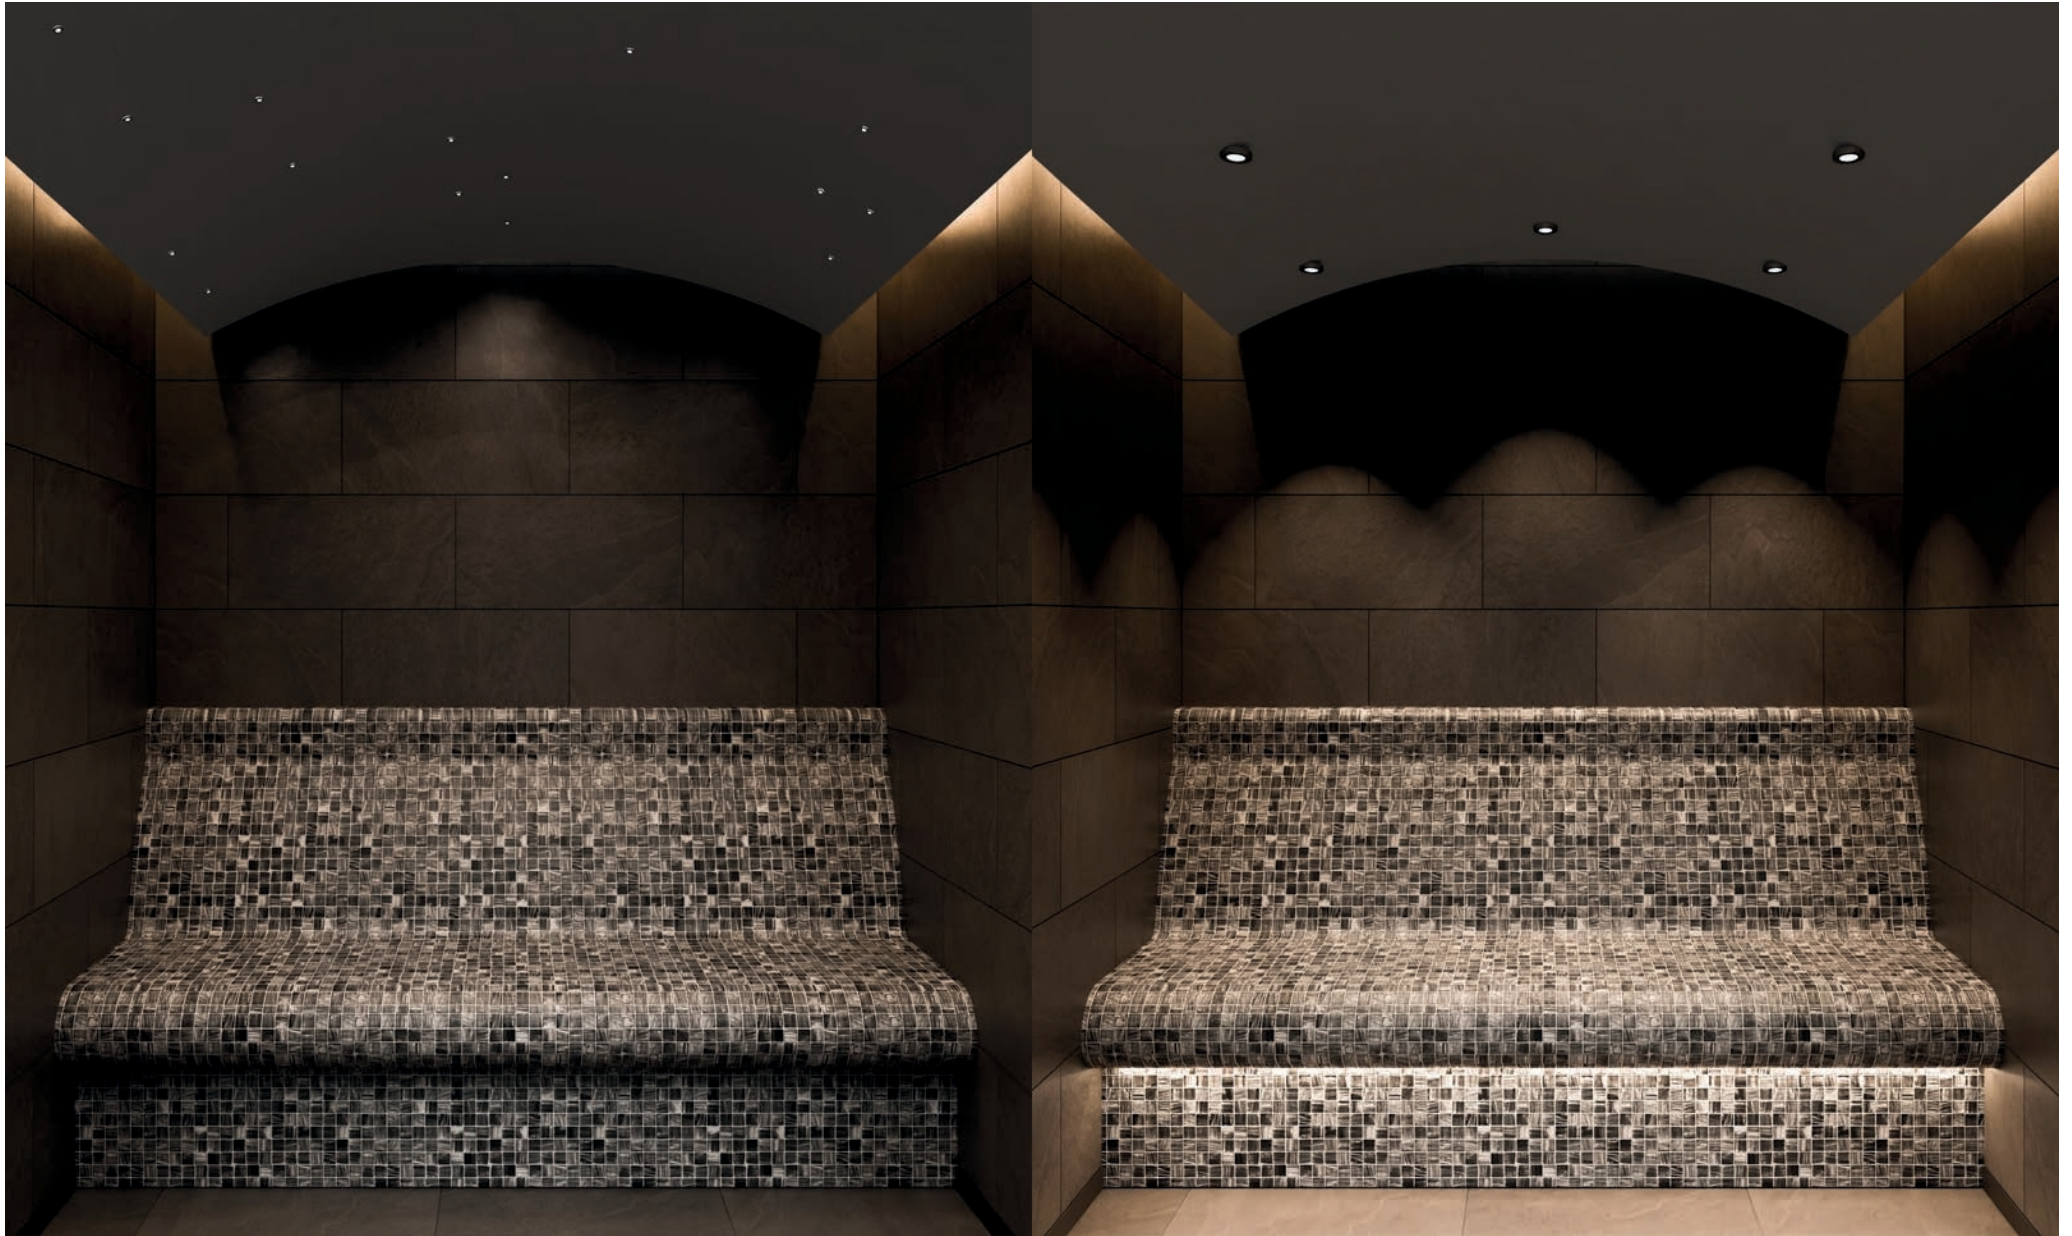

SPOTS - WARM WHITE LIGHT

SPOTS - RGB LIGHT

STARRY SKY - WARM WHITE LIGHT

SPOTS - WARM WHITE LIGHT
LED STRIP - WARM WHITE
LIGHT

SPOTS - RGB LIGHT
LED STRIP - RGB LIGHT

CURVED STEAM ROOM CEILING

This curved steam room ceiling has been specially designed for use in steam rooms and combines functionality with a luxurious look. The ceiling is Both sides feature integrated lighting, which ensures an even and atmospheric distribution of light throughout the space.

The recessed construction contributes to a modern, contemporary design. The canopy is resistant to high temperatures and high humidity, making it ideal for intensive use in steam room environments. The sleek, curved design and high-quality finish make the canopy low-maintenance and durable.

Curved steam room ceiling combinations	LED Spot	LED Strip in the ceiling	LED Strip under the bench
Warm White Lighting			
RGB Lighting			
Starry Sky Warm White			

FEATURES

- Curved design with integrated lighting
- Resistant to heat and moisture
- Durable and low-maintenance
- Sleek and modern finish
- Ideal for both residential and commercial steam room installations.
- Includes mounting profiles and finishing strip
- Standard color: RAL 9016
- Other RAL colors available at an additional cost

SPOTS - WARM WHITE LIGHT

SPOTS - RGB LIGHT

STARRY SKY - WARM WHITE LIGHT

SPOTS - WARM WHITE LIGHT
LED STRIP - WARM WHITE
LIGHT

SPOTS - RGB LIGHT
LED STRIP - RGB LIGHT

Cleopatra offers the perfect wellness experience for individual spaces. Smart solutions for a range of unforgettable moments of personal well-being and relaxation.