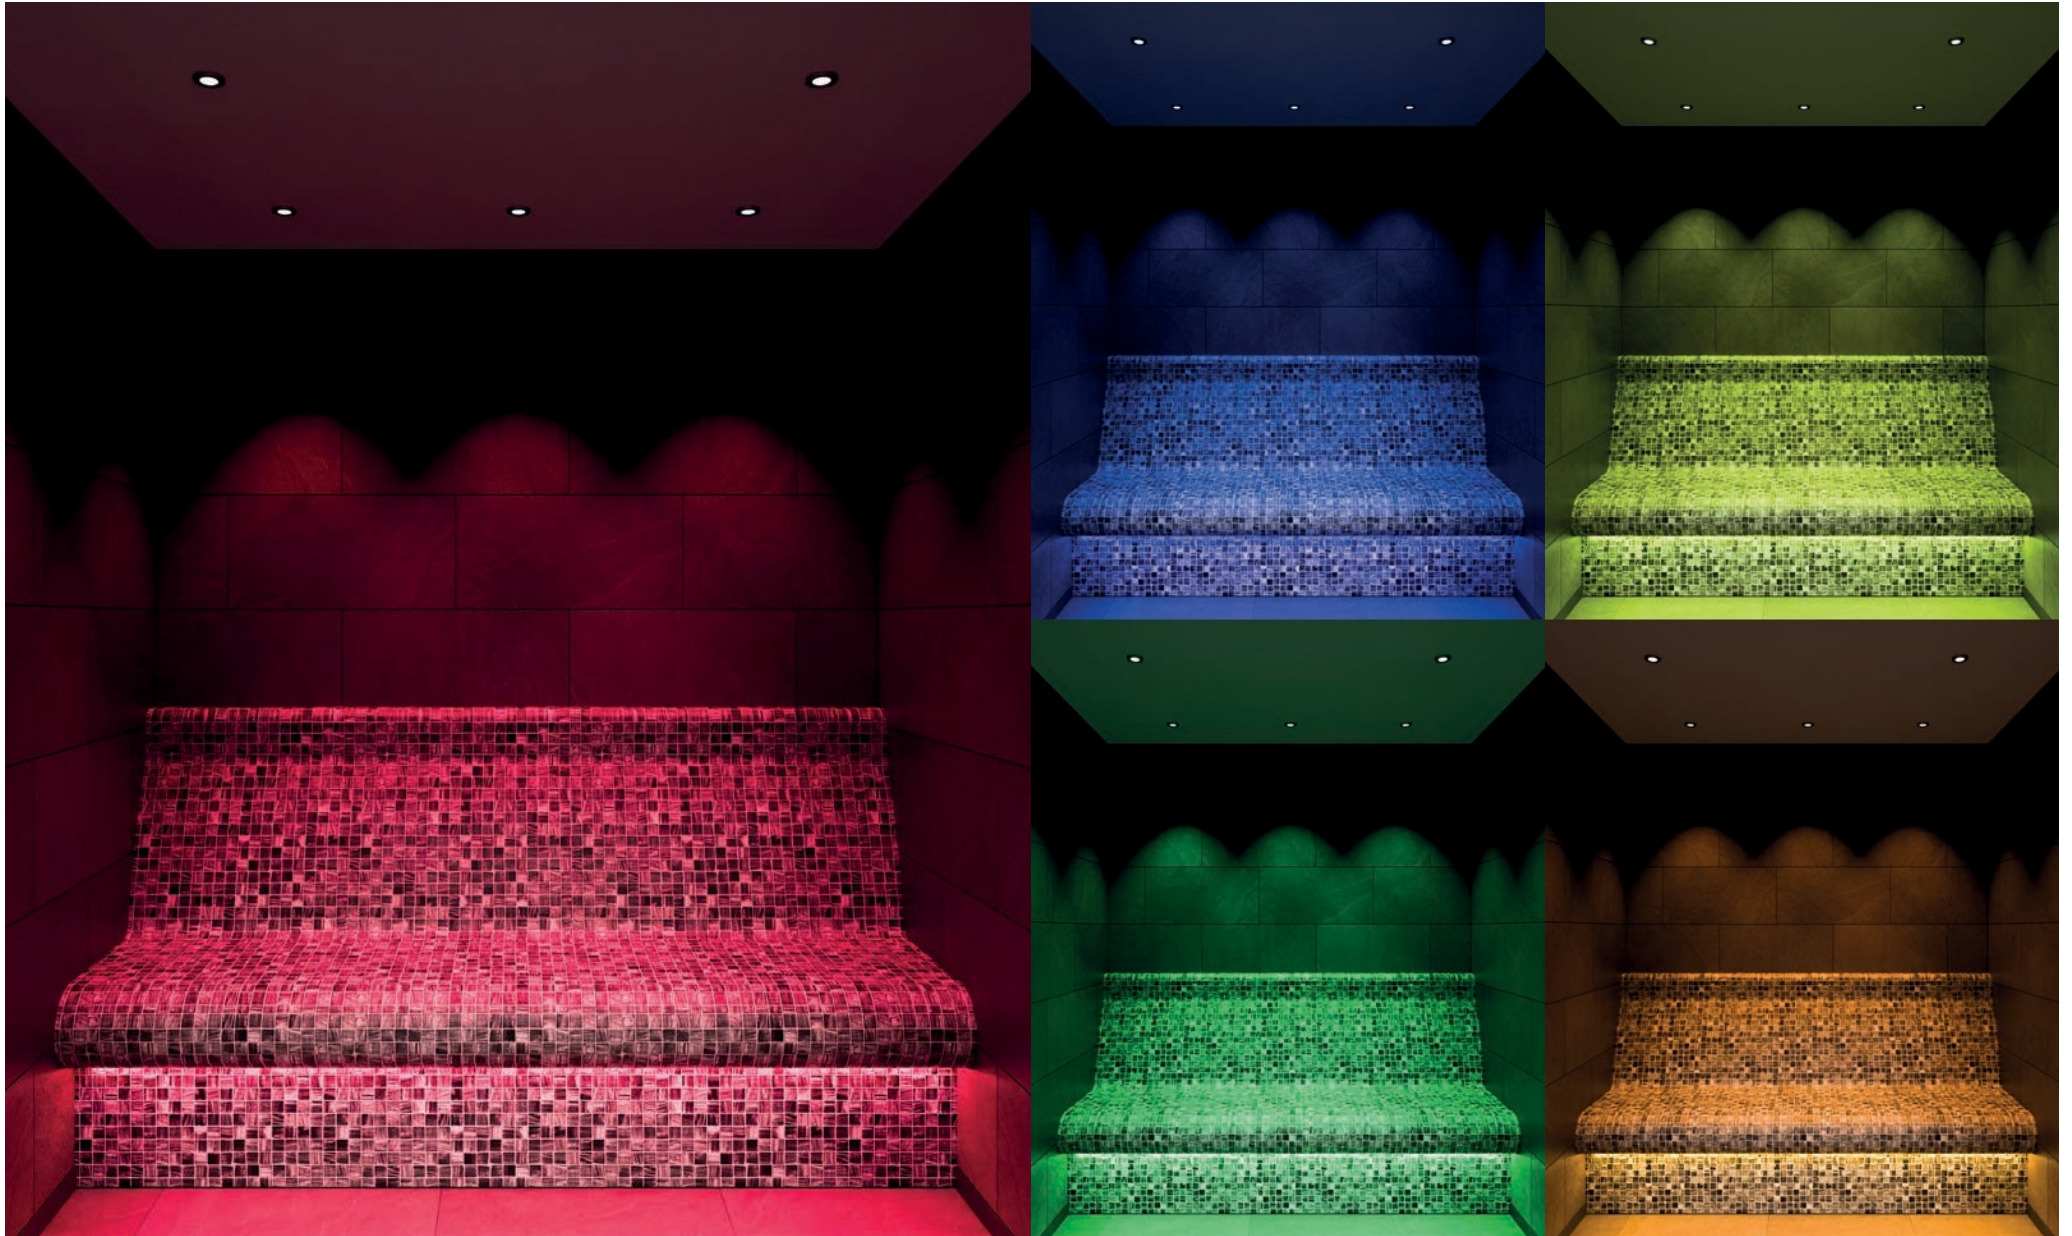

FLAT STEAM ROOM CEILING

This flat steam room ceiling is specially designed for use in steam rooms.

Thanks to its completely flat construction, the ceiling aligns seamlessly with the walls, creating a sleek and modern look. The ceiling is resistant to high temperatures and high humidity, making it ideal for intensive use in steam room environments.

Thanks to its low-maintenance surface, the roof is easy to keep clean and durable in use.

Flat steam room ceiling combinations	LED spotlights in the ceiling	LED strip under the bench
Warm White Lighting		
RGB lighting		
Starry Sky Warm White		

FEATURES

- Flat design
- Resistant to heat and moisture
- Durable and low-maintenance
- Sleek and modern finish
- Ideal for both residential and commercial steam room installations.
- Includes mounting profiles and finishing strip
- Standard color: RAL 9016
- Other RAL colors available at an additional cost

SPOTS - WARM WHITE LIGHT

SPOTS - RGB LIGHT

STARRY SKY - WARM WHITE LIGHT

SPOTS - WARM WHITE LIGHT
LED STRIP - WARM WHITE
LIGHT

SPOTS - RGB LIGHT
LED STRIP - RGB LIGHT

LOW-PROFILE STEAM ROOM CEILING

This recessed steam room ceiling was specially designed for use in steam rooms and combines functionality with a luxurious look. The ceiling features integrated lighting on both sides, which provides even and atmospheric lighting throughout the space.