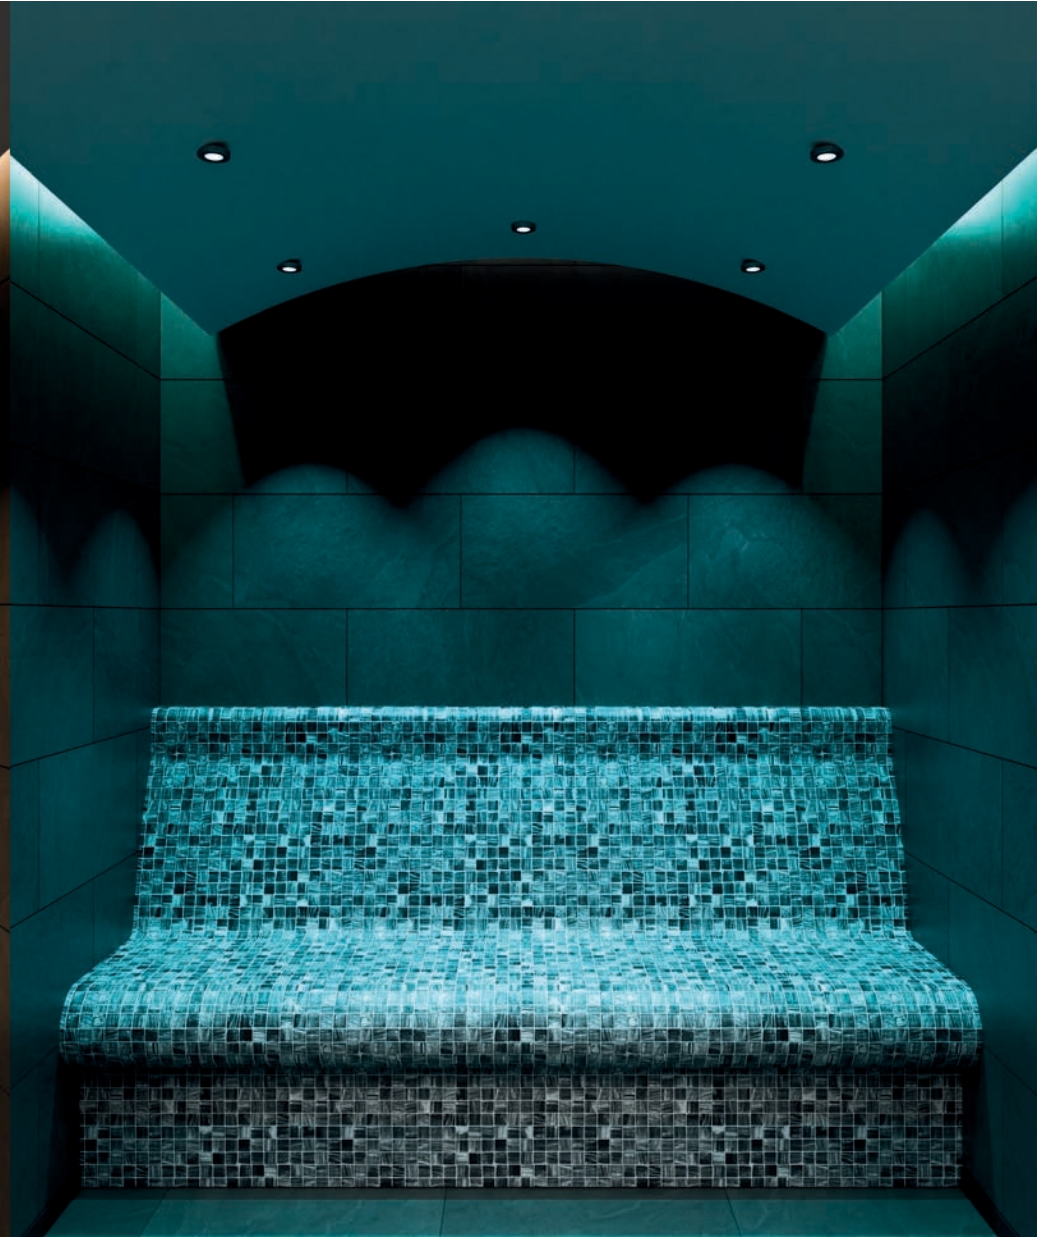

SPOTS - WARM WHITE LIGHT

SPOTS - RGB LIGHT

STARRY SKY - WARM WHITE LIGHT

SPOTS - WARM WHITE LIGHT
LED STRIP - WARM WHITE
LIGHT

SPOTS - RGB LIGHT
LED STRIP - RGB LIGHT

LOW-PROFILE STEAM ROOM CEILING

This recessed steam room ceiling was specially designed for use in steam rooms and combines functionality with a luxurious look. The ceiling features integrated lighting on both sides, which provides even and atmospheric lighting throughout the space.

SPOTS - WARM WHITE LIGHT

SPOTS - RGB LIGHT

STARRY SKY - WARM WHITE LIGHT

SPOTS - WARM WHITE LIGHT
LED STRIP - WARM WHITE
LIGHT

SPOTS - RGB LIGHT
LED STRIP - RGB LIGHT

CURVED STEAM ROOM CEILING

This curved steam room ceiling has been specially designed for use in steam rooms and combines functionality with a luxurious look. The ceiling is Both sides feature integrated lighting, which ensures an even and atmospheric distribution of light throughout the space.

Curved steam room ceiling combinations	LED Spot	LED Strip in the ceiling	LED Strip under the bench
Warm White Lighting			
RGB Lighting			
Starry Sky Warm White			

FEATURES

- Curved design with integrated lighting
- Resistant to heat and moisture
- Durable and low-maintenance
- Sleek and modern finish
- Ideal for both residential and commercial steam room installations.
- Includes mounting profiles and finishing strip
- Standard color: RAL 9016
- Other RAL colors available at an additional cost

SPOTS - WARM WHITE LIGHT

SPOTS - RGB LIGHT

STARRY SKY - WARM WHITE LIGHT

SPOTS - WARM WHITE LIGHT
LED STRIP - WARM WHITE
LIGHT

SPOTS - RGB LIGHT
LED STRIP - RGB LIGHT

Cleopatra offers the perfect wellness experience for individual spaces. Smart solutions for a range of unforgettable moments of personal well-being and relaxation.