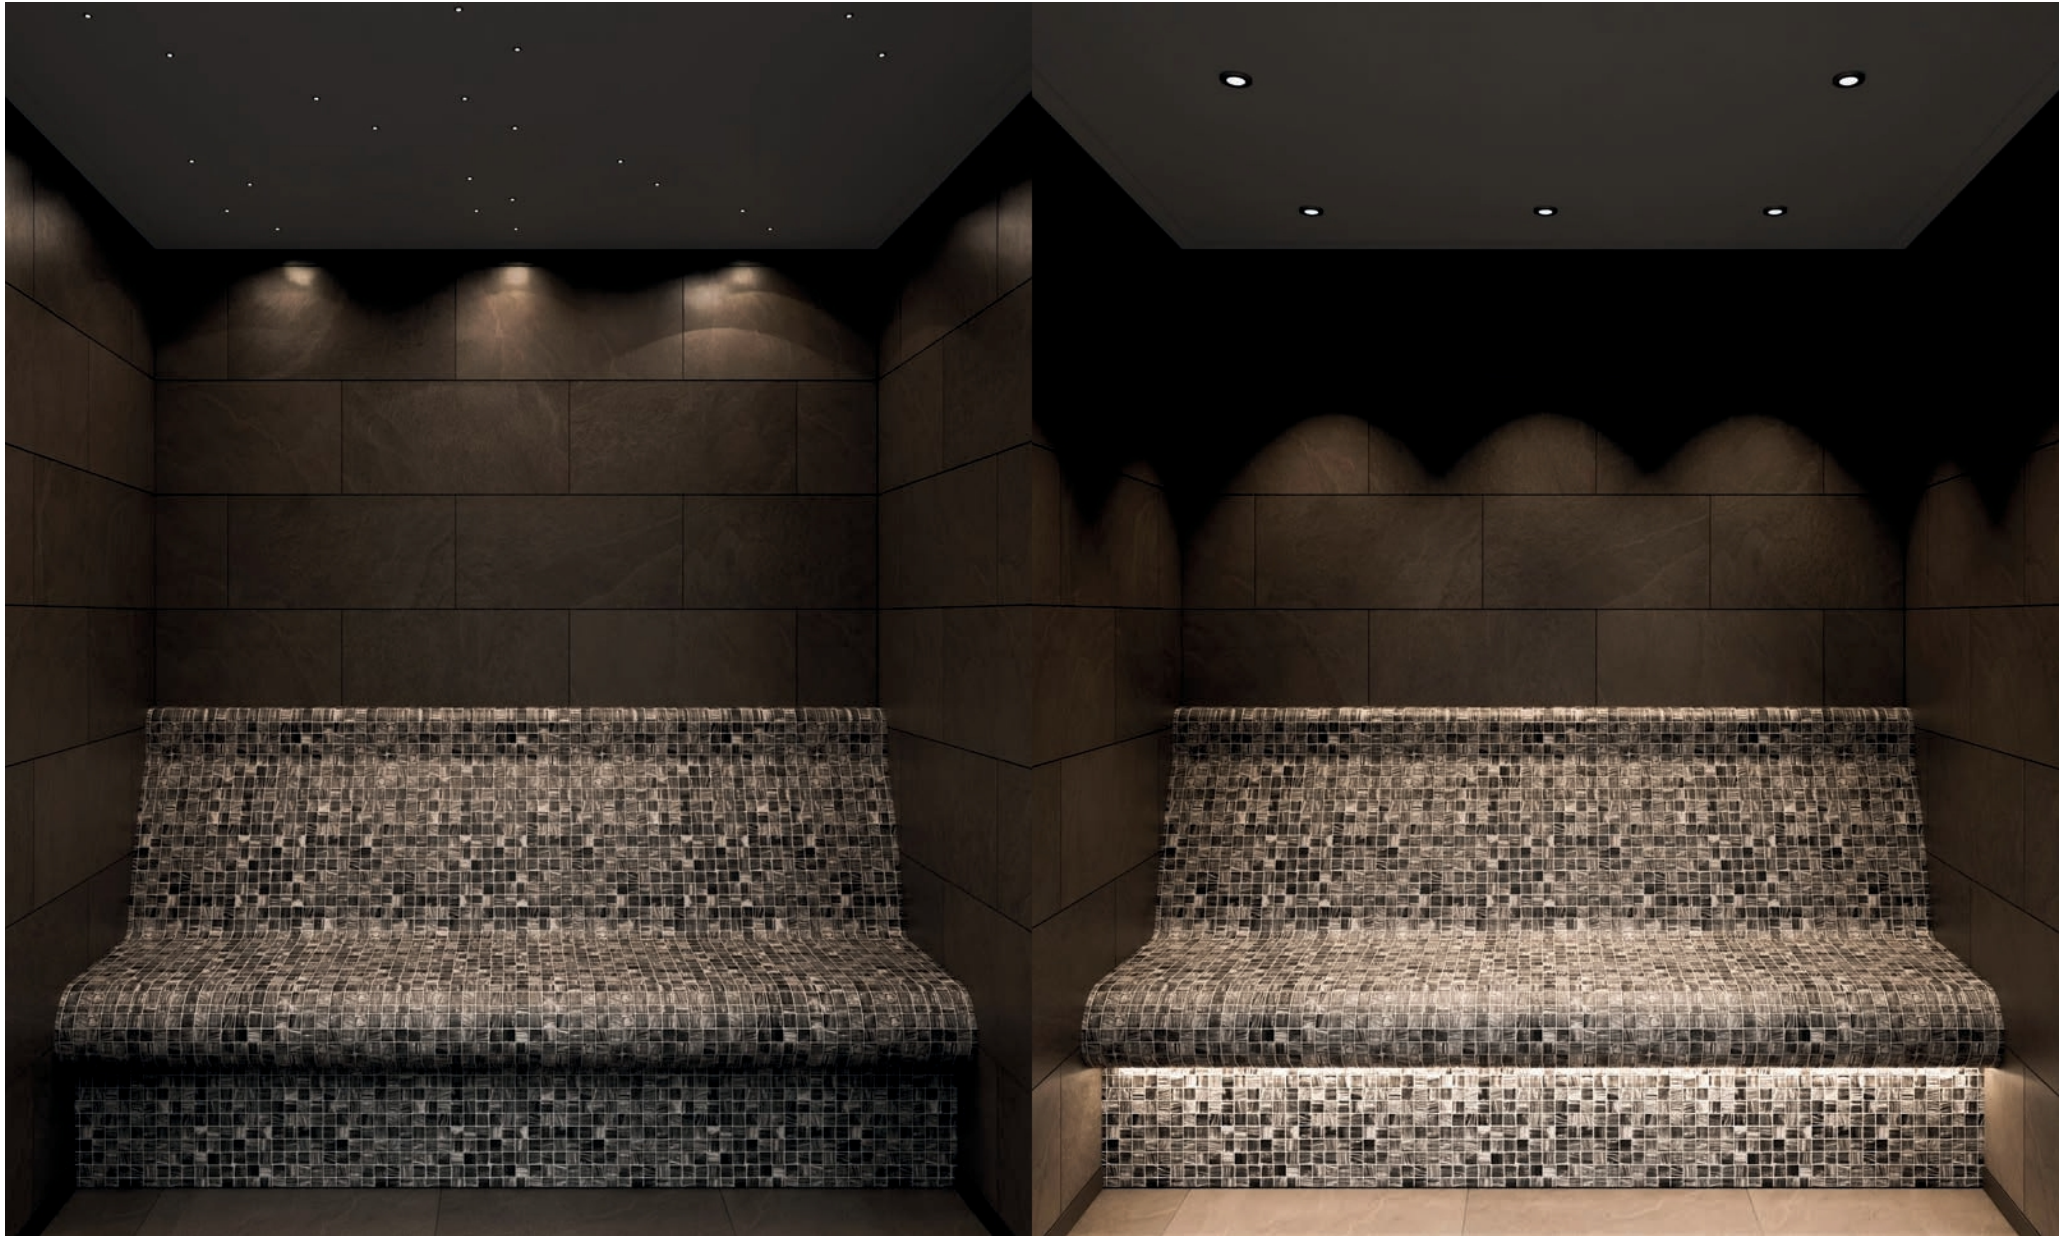

FLAT STEAM ROOM CEILING

This flat steam room ceiling is specially designed for use in steam rooms.

Thanks to its completely flat construction, the ceiling aligns seamlessly with the walls, creating a sleek and modern look. The ceiling is resistant to high temperatures and high humidity, making it ideal for intensive use in steam room environments.

Thanks to its low-maintenance surface, the roof is easy to keep clean and durable in use.

Flat steam room ceiling combinations	LED spotlights in the ceiling	LED strip under the bench
Warm White Lighting		
RGB lighting		
Starry Sky Warm White		

FEATURES

- Flat design
- Resistant to heat and moisture
- Durable and low-maintenance
- Sleek and modern finish
- Ideal for both residential and commercial steam room installations.
- Includes mounting profiles and finishing strip
- Standard color: RAL 9016
- Other RAL colors available at an additional cost

SPOTS - WARM WHITE LIGHT

SPOTS - RGB LIGHT

STARRY SKY - WARM WHITE LIGHT

SPOTS - WARM WHITE LIGHT
LED STRIP - WARM WHITE
LIGHT

SPOTS - RGB LIGHT
LED STRIP - RGB LIGHT

LOW-PROFILE STEAM ROOM CEILING

This recessed steam room ceiling was specially designed for use in steam rooms and combines functionality with a luxurious look. The ceiling features integrated lighting on both sides, which provides even and atmospheric lighting throughout the space.