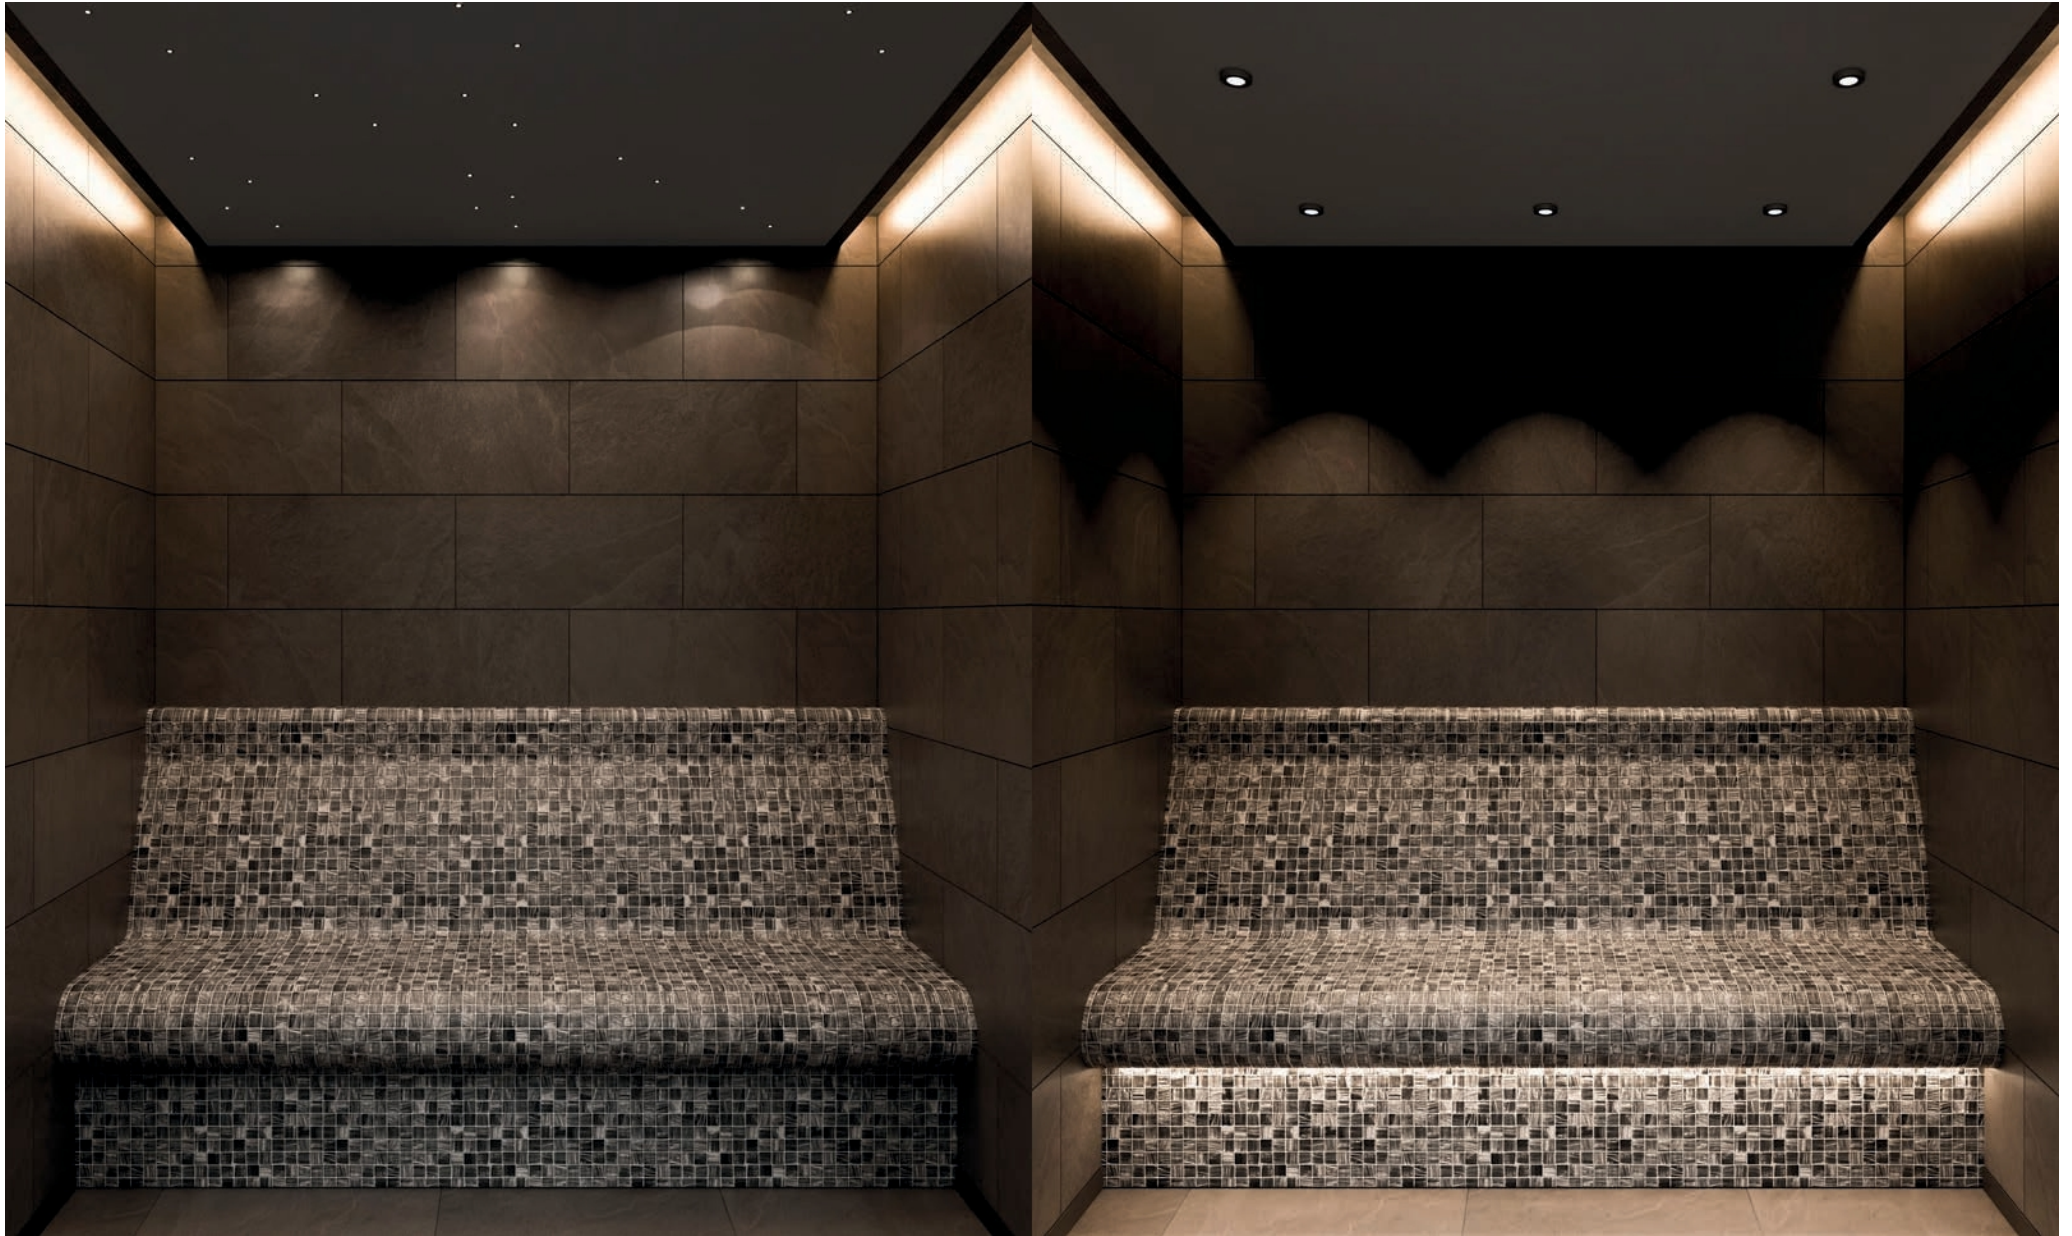

SPOTS - WARM WHITE LIGHT

SPOTS - RGB LIGHT

STARRY SKY - WARM WHITE LIGHT

SPOTS - WARM WHITE LIGHT
LED STRIP - WARM WHITE
LIGHT

SPOTS - RGB LIGHT
LED STRIP - RGB LIGHT

LOW-PROFILE STEAM ROOM CEILING

This recessed steam room ceiling was specially designed for use in steam rooms and combines functionality with a luxurious look. The ceiling features integrated lighting on both sides, which provides even and atmospheric lighting throughout the space.

The recessed construction contributes to a modern, contemporary design. The ceiling is resistant to high temperatures and high humidity, making it ideal for intensive use in steam room environments. The sleek design and high-quality finish make the roof low-maintenance and durable.

Recessed steam room ceiling combinations	LED Spot	LED Strip in the Ceiling	LED Strip Under the Bench
Warm White Lighting			
RGB Lighting			
Starry Sky Warm White			

FEATURES

- Recessed design with integrated lighting
- Resistant to heat and moisture
- Durable and low-maintenance
- Sleek and modern finish
- Ideal for both residential and commercial steam room installations.
- Includes mounting profiles and finishing strip
- Standard color: RAL 9016
- Other RAL colors available at an additional cost

SPOTS - WARM WHITE LIGHT

SPOTS - RGB LIGHT

STARRY SKY - WARM WHITE LIGHT

SPOTS - WARM WHITE LIGHT
LED STRIP - WARM WHITE
LIGHT

SPOTS - RGB LIGHT
LED STRIP - RGB LIGHT

CURVED STEAM ROOM CEILING

This curved steam room ceiling has been specially designed for use in steam rooms and combines functionality with a luxurious look. The ceiling is Both sides feature integrated lighting, which ensures an even and atmospheric distribution of light throughout the space.