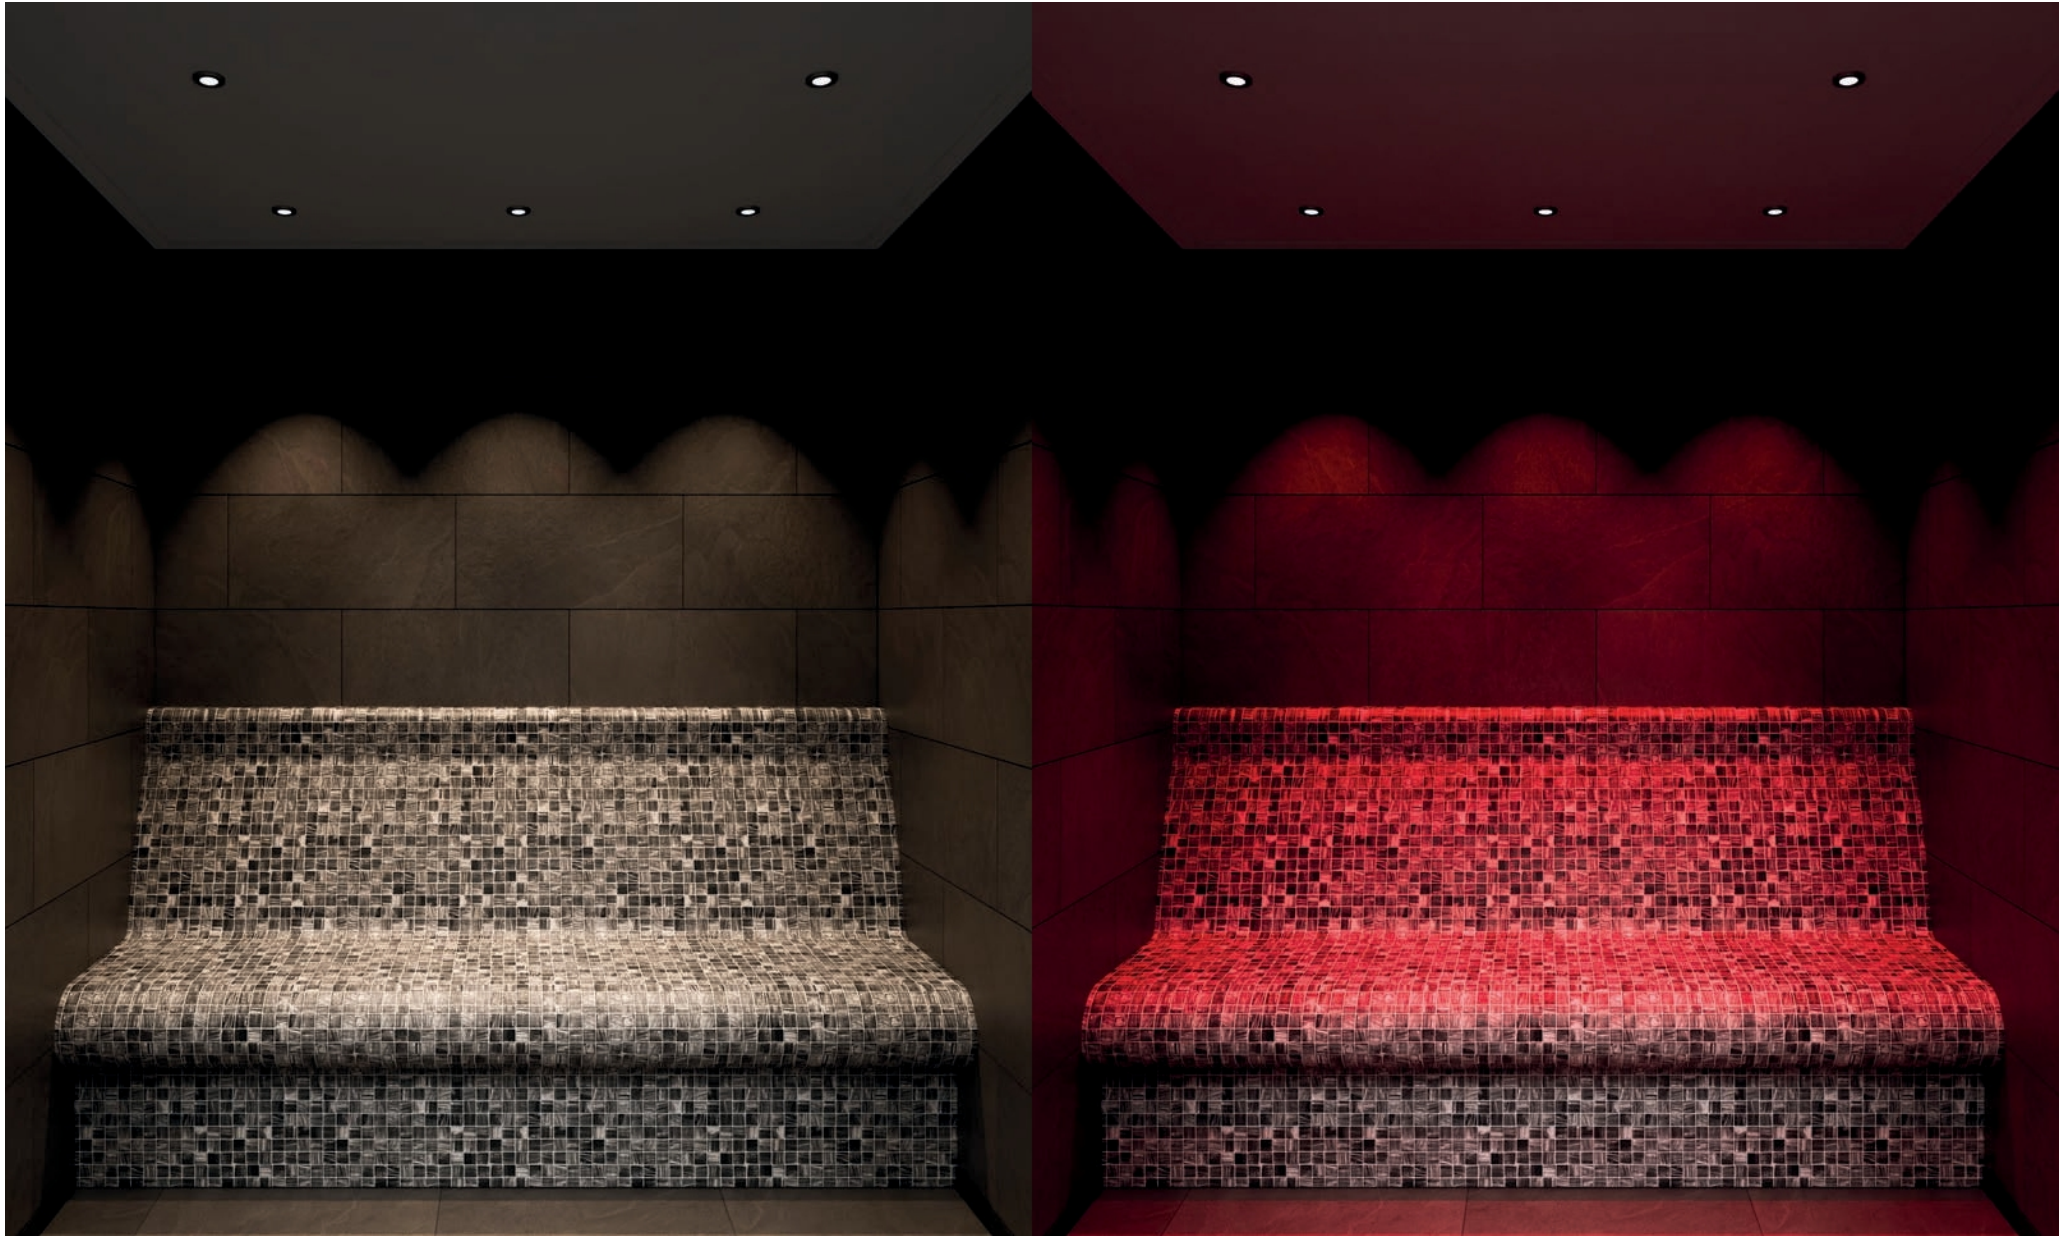

FLAT STEAM ROOM CEILING

This flat steam room ceiling is specially designed for use in steam rooms.

Thanks to its completely flat construction, the ceiling aligns seamlessly with the walls, creating a sleek and modern look. The ceiling is resistant to high temperatures and high humidity, making it ideal for intensive use in steam room environments.

Thanks to its low-maintenance surface, the roof is easy to keep clean and durable in use.

Flat steam room ceiling combinations	LED spotlights in the ceiling	LED strip under the bench
Warm White Lighting		
RGB lighting		
Starry Sky Warm White		

FEATURES

- Flat design
- Resistant to heat and moisture
- Durable and low-maintenance
- Sleek and modern finish
- Ideal for both residential and commercial steam room installations.
- Includes mounting profiles and finishing strip
- Standard color: RAL 9016
- Other RAL colors available at an additional cost

SPOTS - WARM WHITE LIGHT

SPOTS - RGB LIGHT

STARRY SKY - WARM WHITE LIGHT

SPOTS - WARM WHITE LIGHT
LED STRIP - WARM WHITE
LIGHT

SPOTS - RGB LIGHT
LED STRIP - RGB LIGHT

LOW-PROFILE STEAM ROOM CEILING

This recessed steam room ceiling was specially designed for use in steam rooms and combines functionality with a luxurious look. The ceiling features integrated lighting on both sides, which provides even and atmospheric lighting throughout the space.