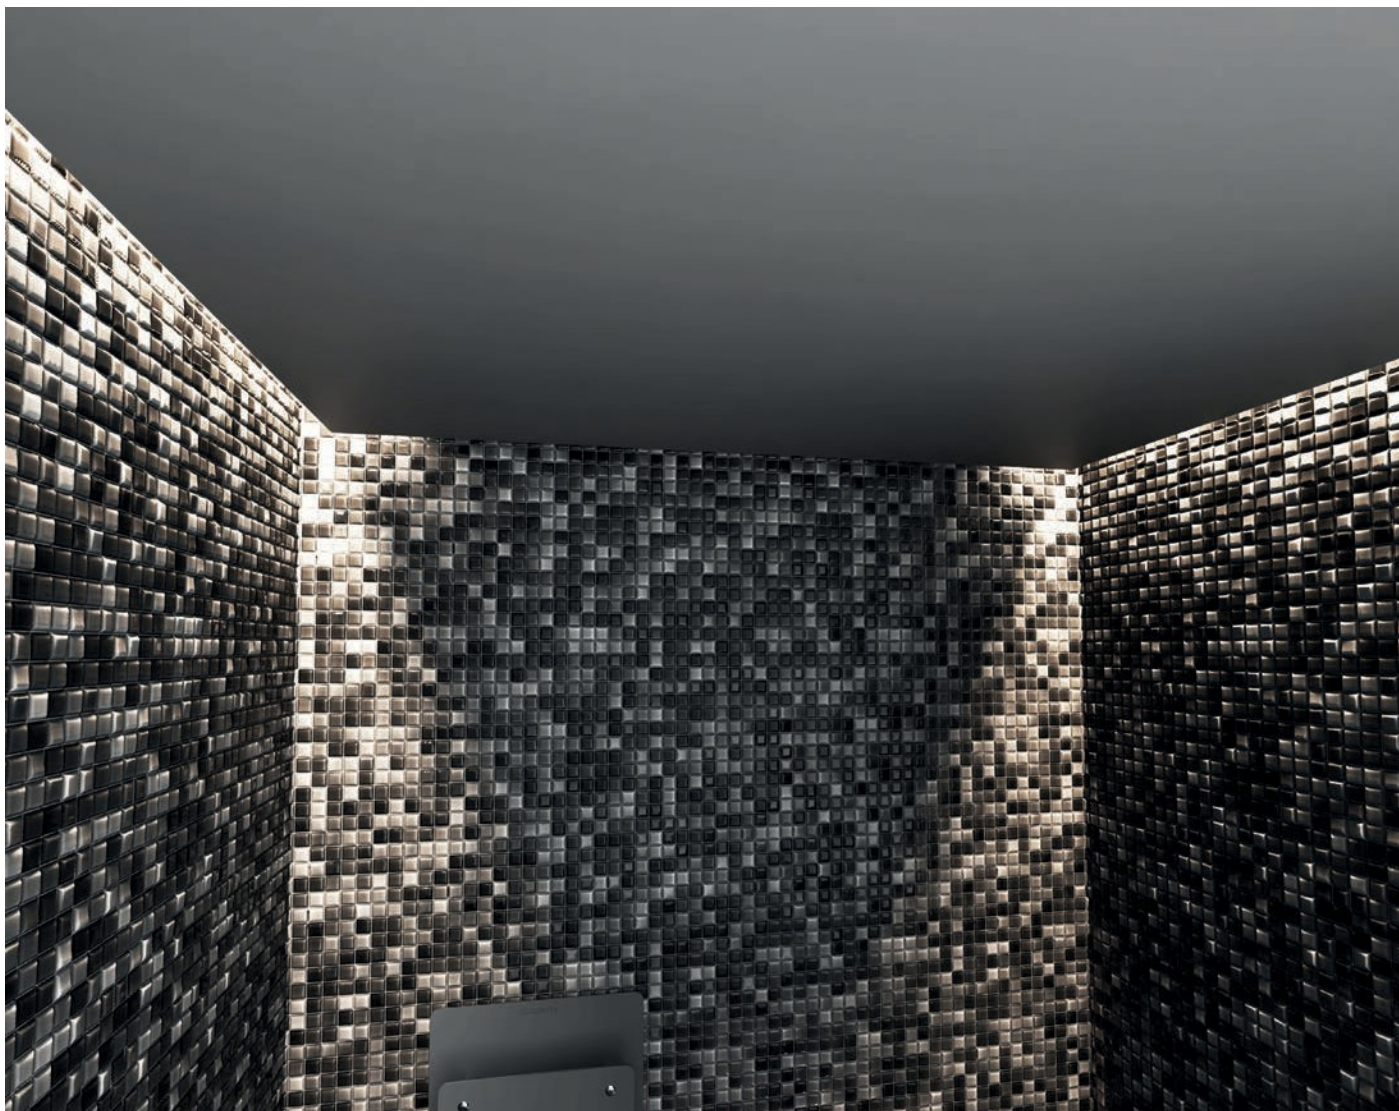

1. Corner Profile

2. Steam room
roof

3. Trim

4. LED rails