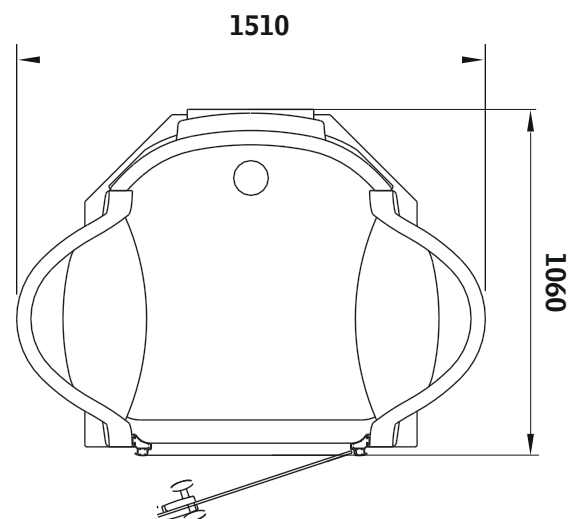

HAWAII TWIN 550

FEATURES

- Built-in acrylic cabin.
- 2-person cabin.
- Equipped with a shower and steam generator.
- The steam generator must be installed externally.
- Models on page 78.

PRODUCT INFORMATION

Essential	8200 1040
Deluxe	8200 1050
Exclusive	8200 1060

DIMENSIONS