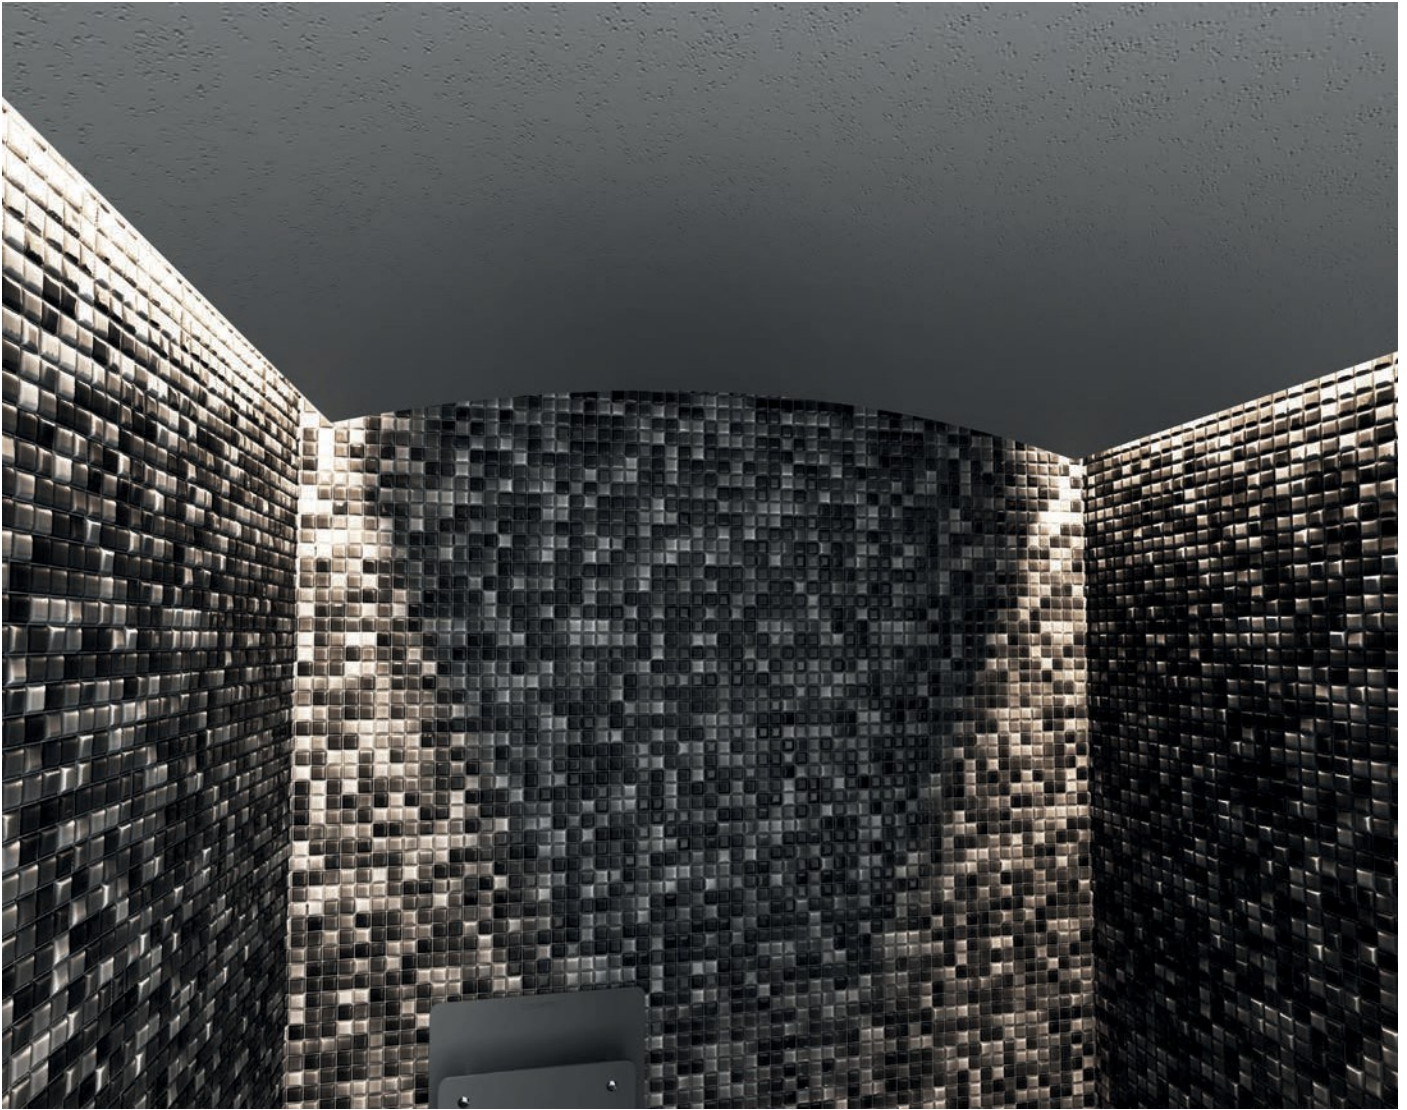

1. Corner Profile

2. Steam room roof

3. Trim

4. LED rails