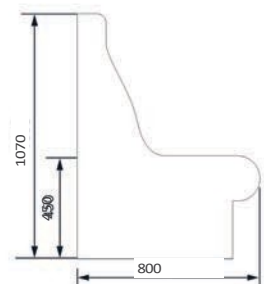

Bench Model 6

Other sizes available upon request