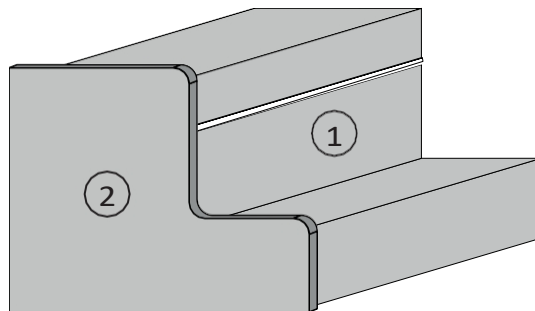

DOUBLE SQUARE BENCH XL

The square double bench allows you to sit slightly higher in the cab. Instead of the standard height of 450 mm, the bench has a step-up to 670 mm.

You can add a waterproof cushion to the bench for extra comfort.

Given the many options and combinations available, you can customize your own Vogue cabin online. Visit the configurator on our website: www.cleopatra.nl.

Configure your ideal cab and then download the configuration in PDF format.

OPTIONAL

- Front LED light strip
- Cushion
- Cover plate (see drawing, item 2) for side finishing.

DOUBLE SQUARE XL BENCH