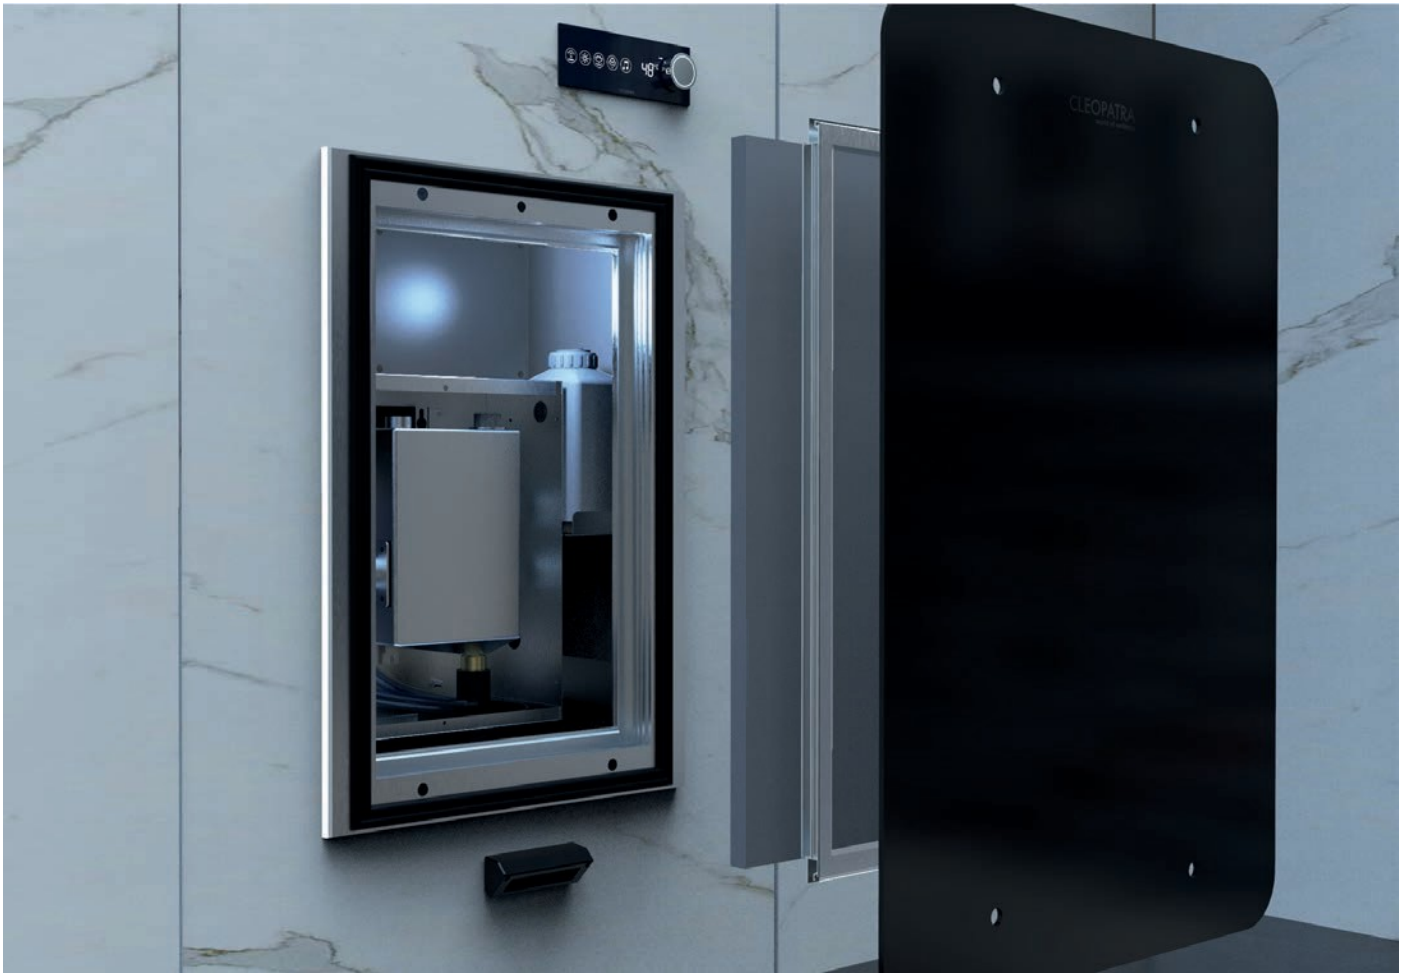

BACKWALL STEAM & SHOWER