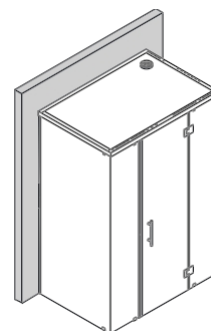

INSTALLATION EXAMPLE: CABIN ROOF CONNECTED TO GLASS FRONT.

Other sizes available upon request

U-SHAPE STEAM SHOWER CABINS TRAVERSE

FEATURES

- Wall (U-shape) variant.
- Glass panels with narrow wall profiles, chrome-plated as standard.
- Luxury handle, hinges, and floor clamps are chrome-plated as standard.
- Color options available at an additional cost in stainless steel look or matte black.
- Shower enclosure design: roof built into the walls; glass beneath a crossbar.
- Glass colors available in clear, bronze, or gray.
- Flat steam room roof made of insulating material. Standard white (RAL 9016)—other RAL colors available.