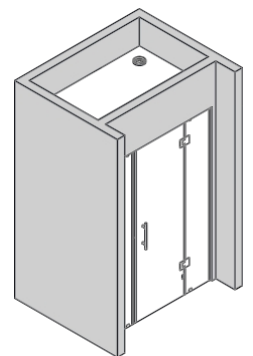

INSTALLATION EXAMPLE: BUILT-IN CAB ROOF.

Other sizes available upon request

L-SHAPE STEAM SHOWER CABINS

FEATURES

- Corner (L-shape) model.
- Glass panels with narrow wall profiles, chrome-plated as standard.
- Luxury handle, hinges, and floor clamps are chrome-plated as standard.
- Color options available at an additional cost in stainless steel look or matte black.
- Shower enclosure design: roof and glass are integrated.
- Glass colors: choose from clear, bronze, or gray.
- Flat steam room roof made of insulating material. Standard white (RAL 9016)—other RAL colors available.