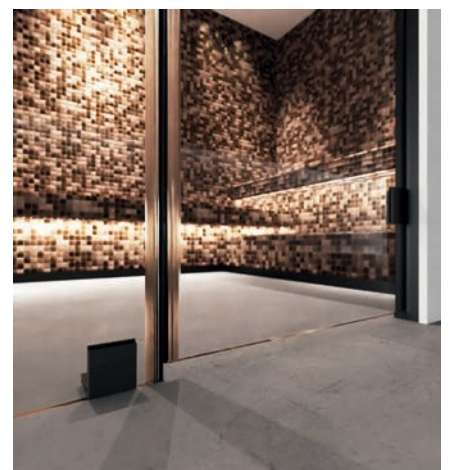

HARDWARE COLORS

Chrome hinge

Stainless steel hinge

Matte black hinge

Chrome handle

Stainless steel handle

Matte black handle

Stainless steel floor clamp