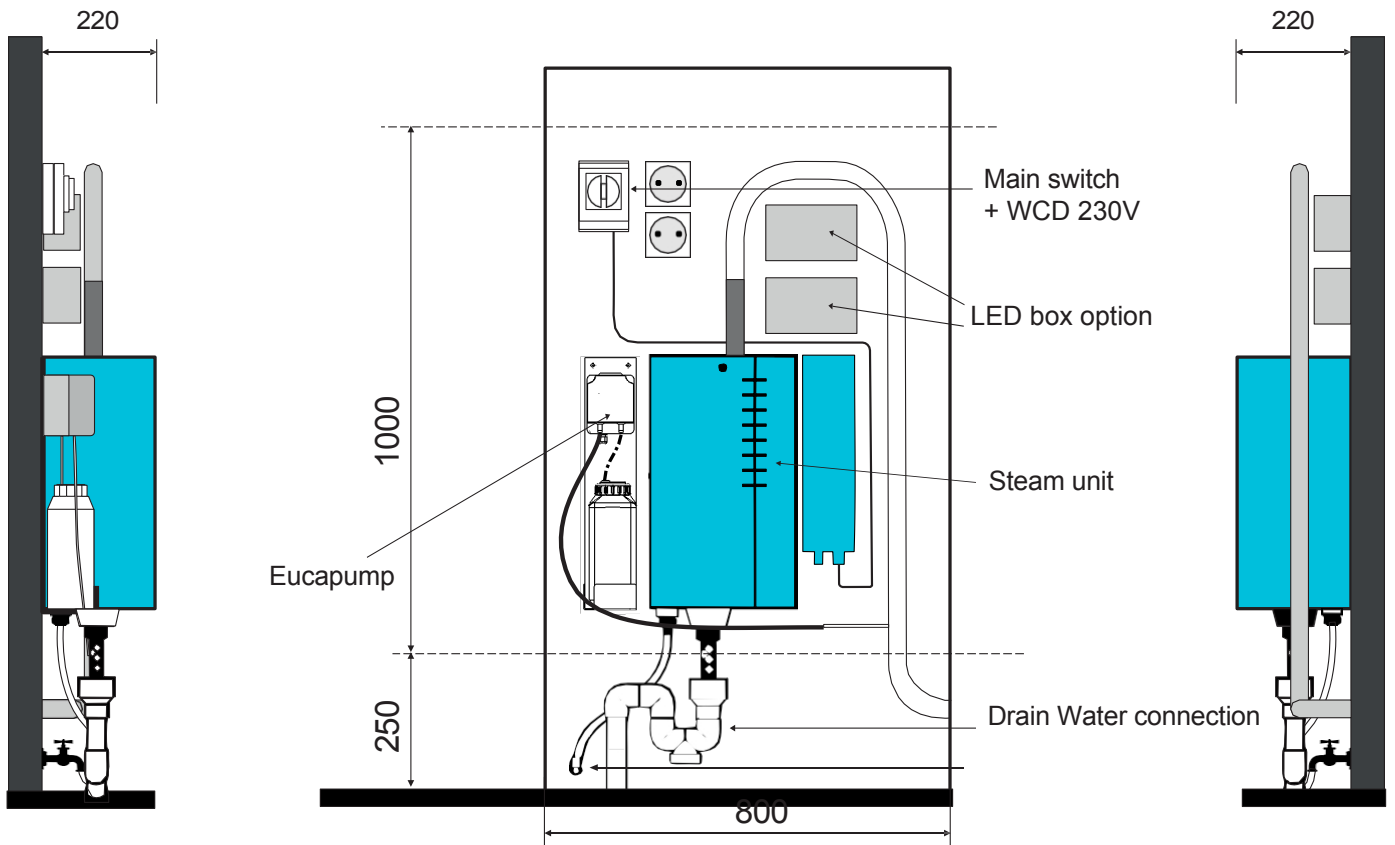

* optional

102 x 87 x 4 (D) mm

OPTIONS

White LED spotlight

RGB LED spot light

RGB LED strip

INSTALLATION DIAGRAM FOR EXTERNAL STEAM SYSTEM

STEAM SYSTEM LAYOUT