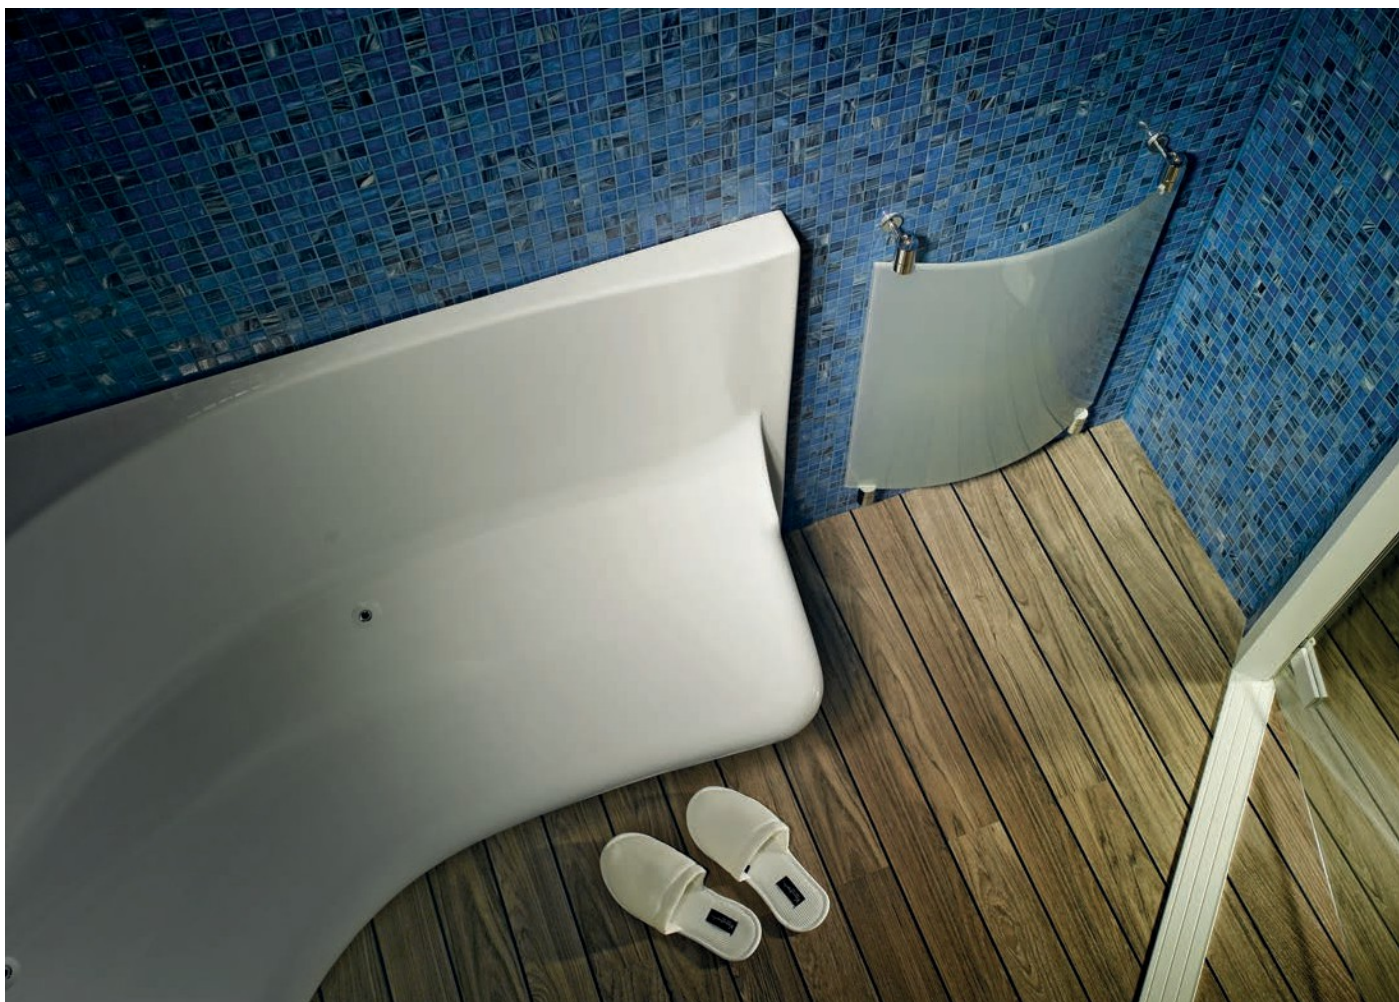

Right-hand corner unit 1500 x 1125 mm