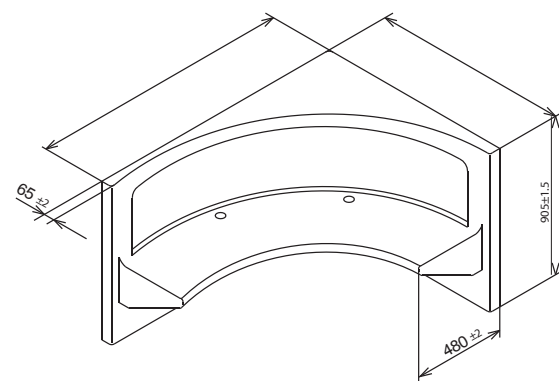

Right-hand corner unit 1500 x 1125 mm