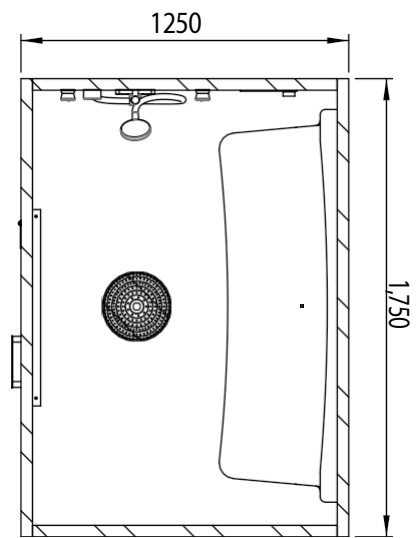

- Glass color: clear, bronze, or gray smoked glass.

DOOR SWING DIRECTION

- Hinges mounted on the right or left side.

ZETA MODEL 4

FEATURES

- Built-in cabin made of insulation panels.
- Models on page 92.
- Interior colors, page 94.
- Specifications on page 96.
- 2-person cabin (left or right-hand version).
- Equipped with a shower and steam generator.
- Steam generator (7.5 kW) to be installed externally.