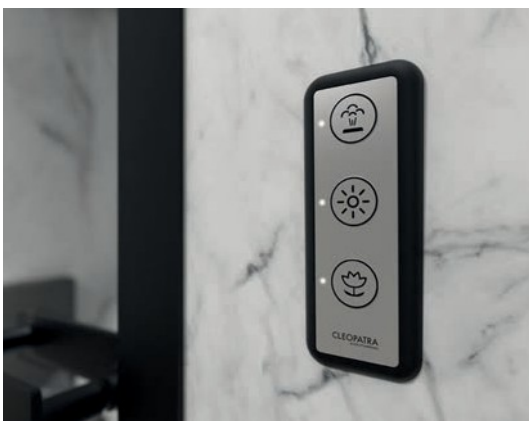

OVERVIEW OF CONTROLS

STEAM ONE

	on / off
Steam	✓
White LED spotlights*	✓
Colored LED spotlights*	✓
RGB LED strip*	✓
Fragrance dispenser*	✓

* optional

STEAM SMART

	on / off	Intensity
Steam	✓	✓
White LED spotlights*	✓	✓
Colored LED spotlights*	✓	✓
RGB LED strip*	✓	✓
Fragrance dispenser*	✓	✓
Ultrasteam*	✓	✓

* optional

115 x 45 x 7 (D) mm