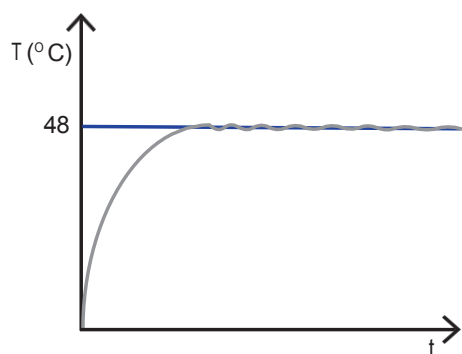

on / off

Intensity

✓	✓
✓	✓
✓	✓
✓	✓
✓	✓
✓	✓
✓	✓
✓	✓
✓	✓

* optional

Temperature Profile Steam DELUXE

The Cleo Steam Deluxe prevents large temperature fluctuations in the steam cabin. Steam production is constantly adjusted to the desired temperature. With the Steam Deluxe, you can control every conceivable wellness option: aromatherapy, color therapy, halotherapy, music, and much more.