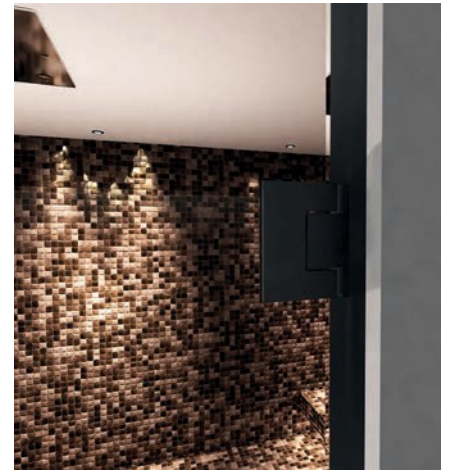

Matte black hinge