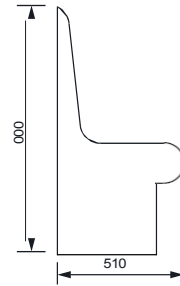

Bench Model 4