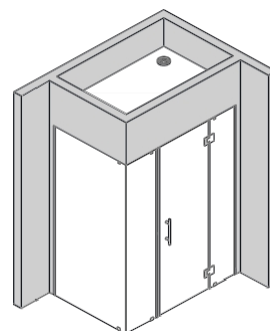

INSTALLATION EXAMPLE: BUILT-IN CABIN ROOF.

Other sizes available upon request

U-SHAPE STEAM SHOWER CABINS

FEATURES

- Wall (U-shape) variant.
- Glass panels with narrow wall profiles, chrome-plated as standard.
- Luxury handle, hinges, and floor clamps are chrome-plated as standard.
- Color options available at an additional cost in stainless steel look or matte black.
- Shower enclosure design: roof and glass are integrated.
- Glass colors: choose from clear, bronze, or gray.
- Flat steam room roof made of insulating material. Standard white (RAL 9016)—other RAL colors available.