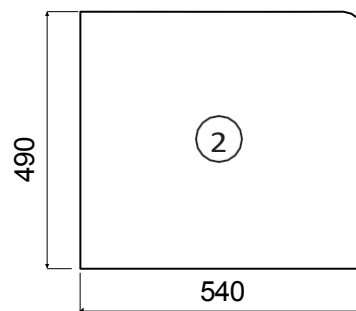

SQUARE BENCH

The square bench is an ideal bench for your Vogue steam and/or shower cabin. In addition to this bench, you can optionally choose a wider version (square bench XL) and/or a double bench (double square bench).

You can add a waterproof cushion to the bench for extra comfort.

Given the many options and combinations available, you can customize your own Vogue cabin online. Visit the configurator on our website: www.cleopatra.nl

Design your ideal cabin and then download the configuration in PDF format.

OPTIONAL

- LED light strip on the front
- Cushion
- Cover plate (see drawing, item 2) for side finishing.

SQUARE BENCH (STANDARD)