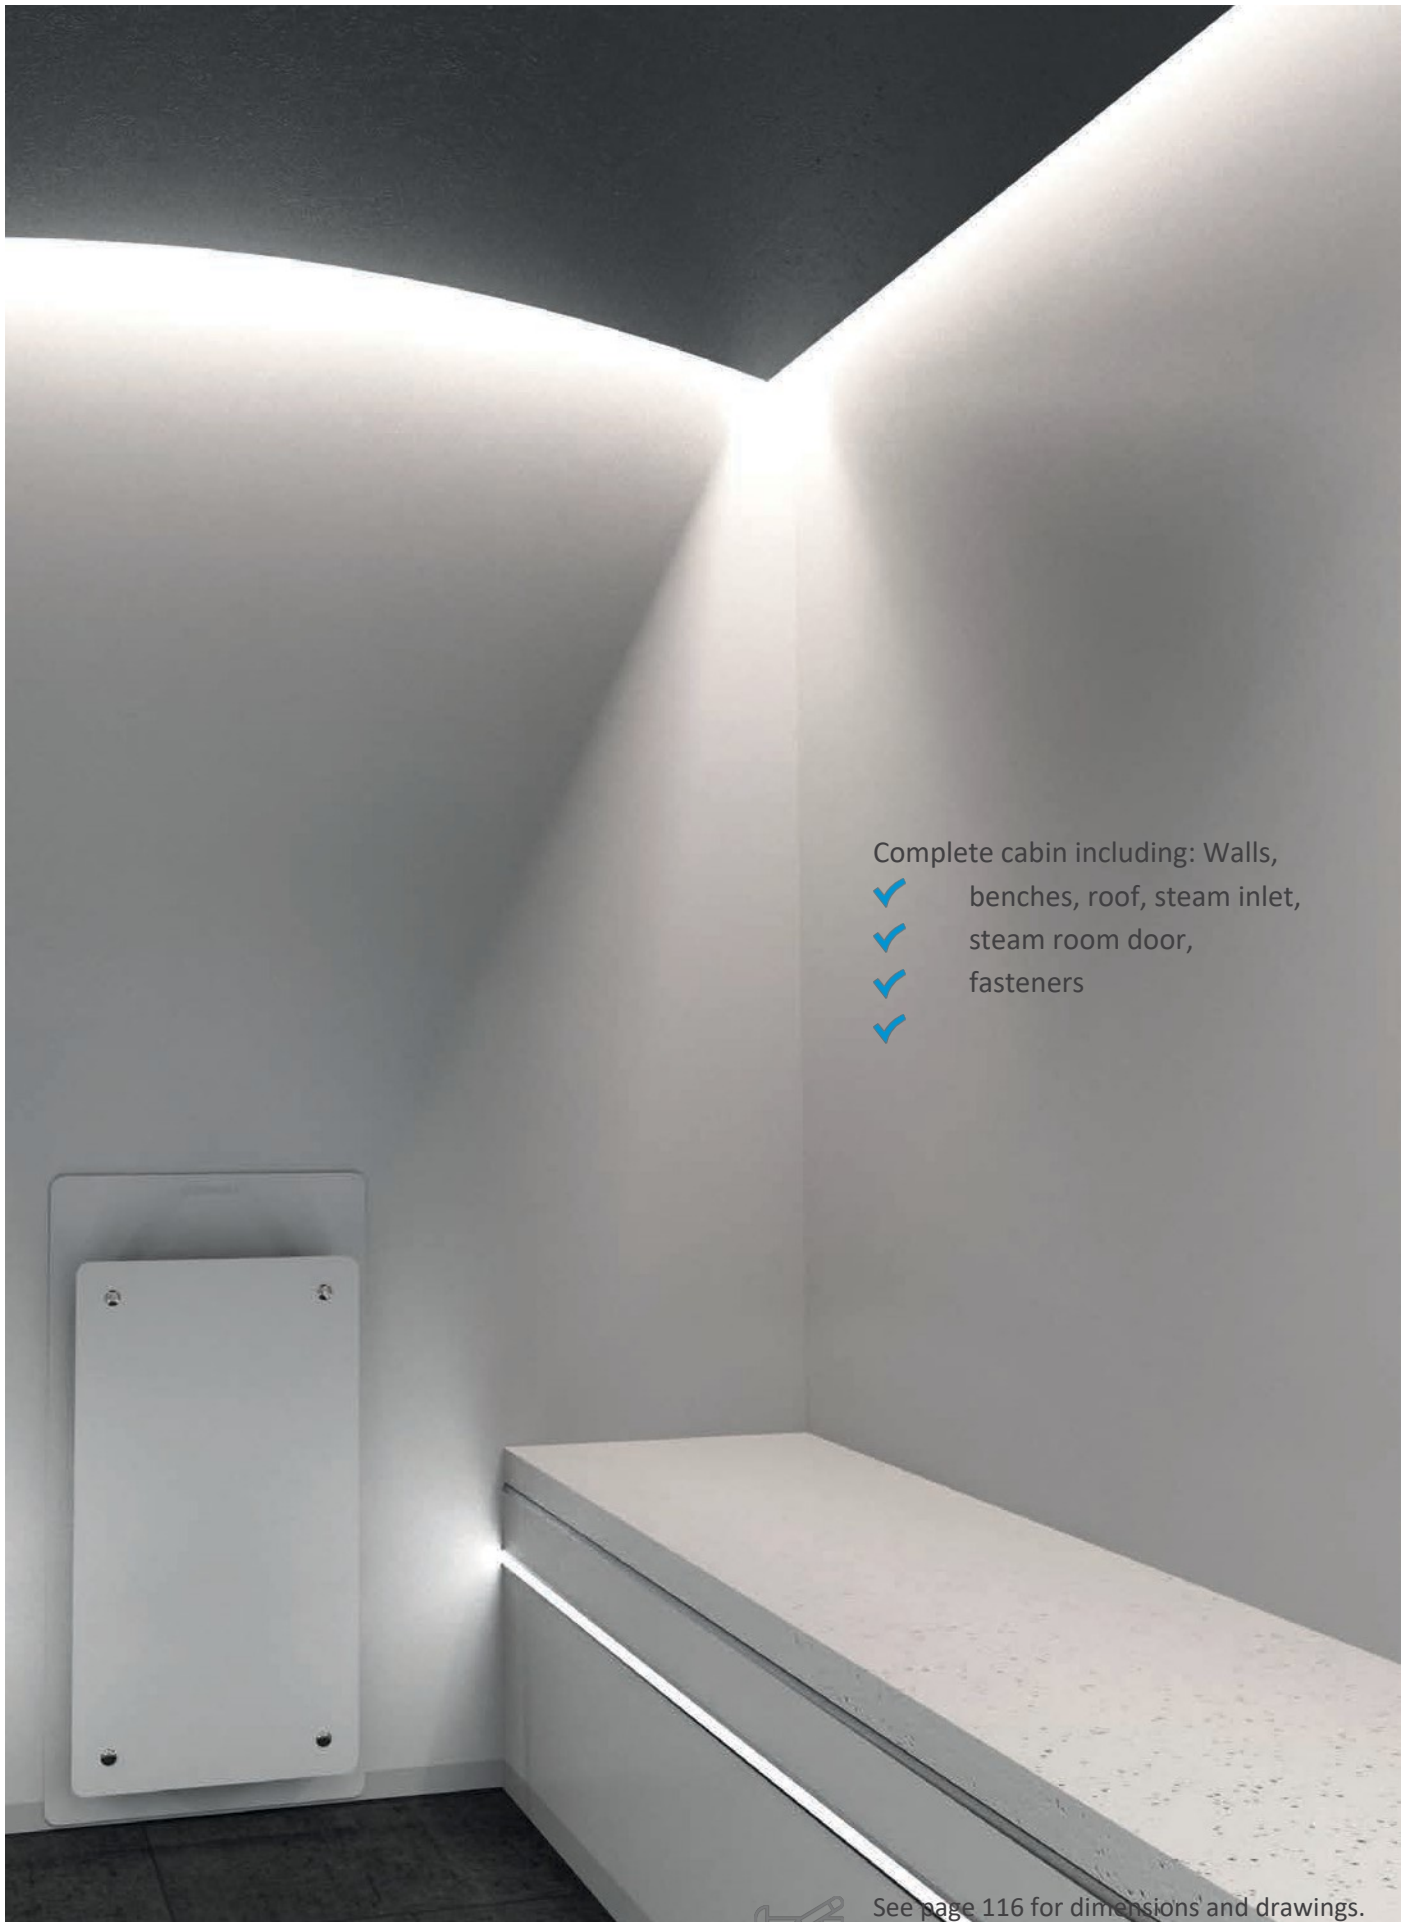

1. Complete cabin including: Walls,
   ✓ benches, roof, steam inlet,
   ✓ steam room door,
   ✓ fasteners
   ✓

See page 116 for dimensions and drawings.