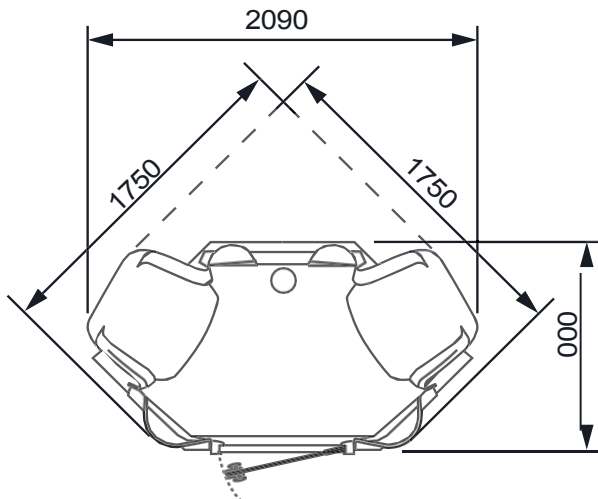

COLORADO TWIN 570

FEATURES

- Built-in acrylic cabin.
- 2-person cabin.
- Equipped with a shower and steam generator.
- The steam generator must be installed externally.
- Models on page 78.

PRODUCT INFORMATION

Essential	8200 1100
Deluxe	8200 1110
Exclusive	8200 1120

DIMENSIONS

Top view of corner installation (in mm)