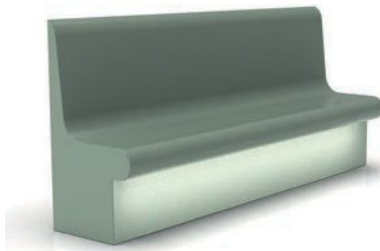

Bench Model 4