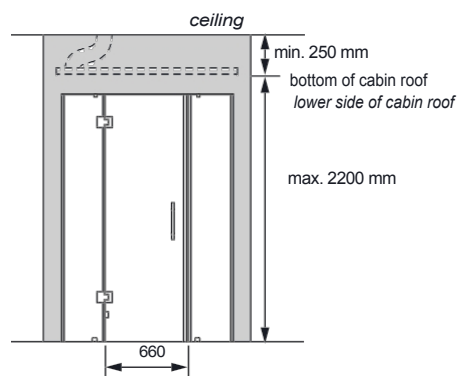

INSTALLATION EXAMPLE: BUILT-IN CAB ROOF.

Other sizes available upon request

L-SHAPE STEAM SHOWER CABINS

FEATURES

- Corner (L-shape) model.
- Glass panels with narrow wall profiles, chrome-plated as standard.
- Luxury handle, hinges, and floor clamps are chrome-plated as standard.
- Color options available at an additional cost in stainless steel look or matte black.
- Shower enclosure design: roof and glass are integrated.
- Glass colors: choose from clear, bronze, or gray.
- Flat steam room roof made of insulating material. Standard white (RAL 9016)—other RAL colors available.