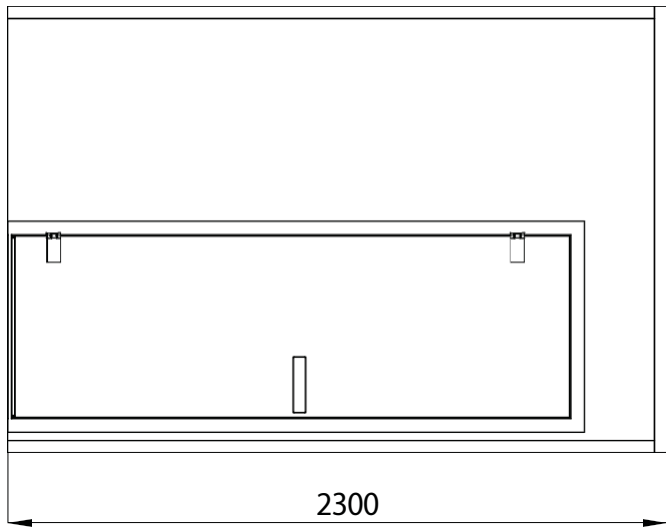

- Glass color: clear, bronze, or gray smoked glass.

DOOR SWING DIRECTION

- Hinges mounted on the right or left side.

ZETA MODEL 2

FEATURES

- Built-in cabin made of insulation panels.
- Models on page 92.
- Interior colors, page 94.
- Specifications on page 96.
- 2-person cabin.
- Equipped with a shower and steam generator.
- Steam generator (6 kW) can be installed externally.