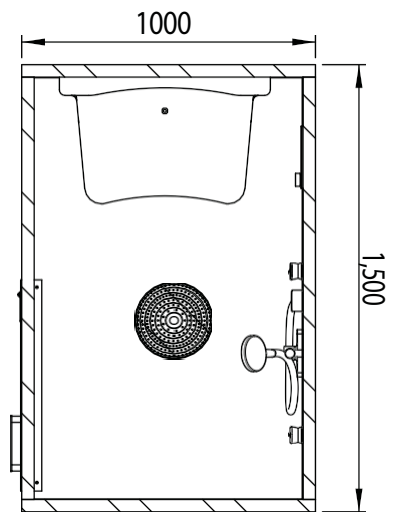

- Glass color: clear, bronze, or gray smoked glass.

DOOR SWING DIRECTION

- Hinges mounted on the right or left side.

ZETA MODEL 2

FEATURES

- Built-in cabin made of insulation panels.
- Models on page 92.
- Interior colors, page 94.
- Specifications on page 96.
- 2-person cabin.
- Equipped with a shower and steam generator.
- Steam generator (6 kW) can be installed externally.