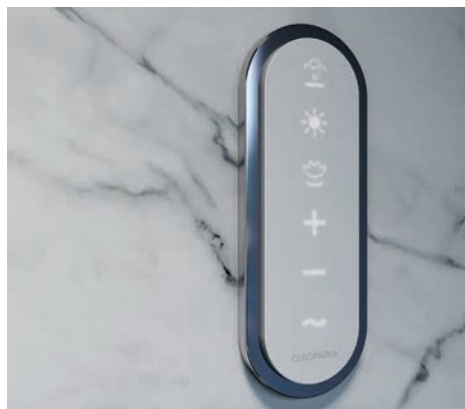

High-quality overhead shower from Hansgrohe. Made of chrome-plated brass and available in diameters of 240 and 300 mm. The Select button lets you easily switch between a powerful rain spray and a gentle rain spray.

Speaker

LED white light spotlight

RGB LED color light spot

Side shower

Steam One controls

- Steam on/off
- Aromatherapy on/off
- LED white light on/off

Steam Smart Controls

- Steam *
- Aromatherapy *
- Color therapy (RGB color LED) including dimming and color rotation