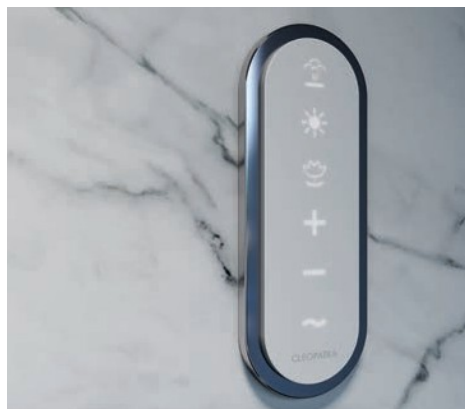

High-quality overhead shower from Hansgrohe. Made of chrome-plated brass and available in diameters of 240 and 300 mm. The Select button lets you easily switch between a powerful rain spray and a gentle rain spray.

Speaker

LED white light spot

RGB LED color light spot

Side shower

Steam One Controls

- Steam on/off
- Aromatherapy on/off
- LED white light on/off

Steam Smart Controls

- Steam *
- Aromatherapy *
- Color therapy (RGB color LED) including dimming and color rotation