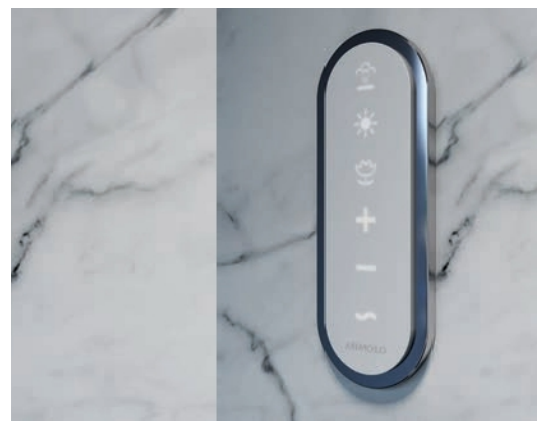

166 x 61 x 7 (D) mm