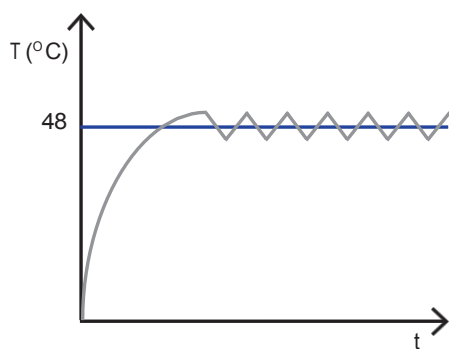

Temperature Profile of the Steam ONE

The Cleo Steam One is a traditional steam unit: once 48 degrees Celsius is reached, steam production stops. When the temperature drops slightly, steam production resumes. This causes slight temperature fluctuations in the cabin.

Required kW = cabin height × width × length × 1.25 (dimensions in meters). Ensure that the cabin is insulated according to regulations and has a maximum interior height of 220 cm. Ventilation is necessary for proper steam production.