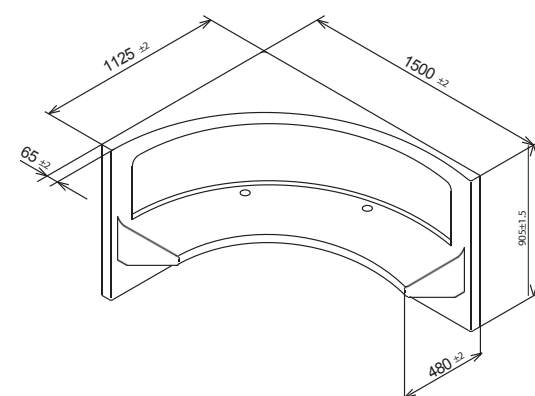

Right-hand corner unit 1500 x 1125 mm