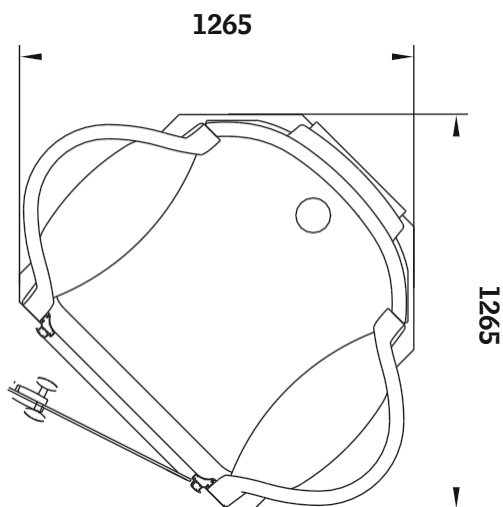

HAWAII TWIN 550

FEATURES

- Built-in acrylic cabin.
- 2-person cabin.
- Equipped with a shower and steam generator.
- The steam generator must be installed externally.
- Models on page 78.

PRODUCT INFORMATION

Essential	8200 1040
Deluxe	8200 1050
Exclusive	8200 1060

DIMENSIONS