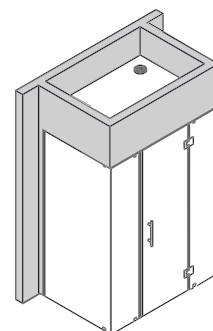

INSTALLATION EXAMPLE: BUILT-IN CAB ROOF.

Other sizes available upon request

STEAM ROOM DOOR M1

FEATURES

- Aluminum frame.
- 8 mm safety glass.
- Glass color: clear, bronze, or gray.
- Frame and pull handle come standard in white (RAL 9003).
- Other RAL colors available at an additional cost.
- Includes roller latch and water-resistant threshold.
- Left- and right-hand versions available.