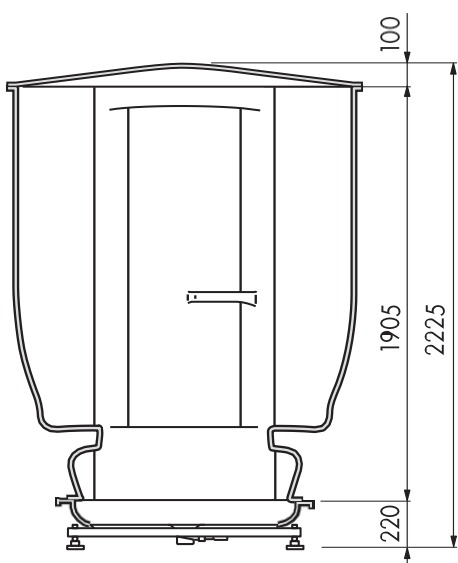

PRODUCT INFORMATION

Essential	8200 1040
Deluxe	8200 1050
Exclusive	8200 1060

DIMENSIONS

Top view of corner installation (in mm)

Top view of wall-mounted installation (in mm)

Front view (in mm)

GLASS COLOR

- Glass color: clear, bronze, or smoked gray.