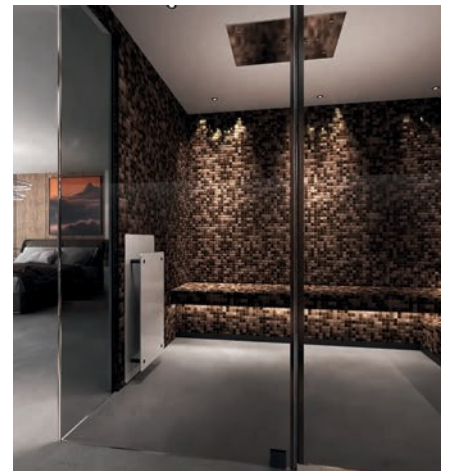

Glass color: gray smoked glass

Other dimensions available upon request

PRODUCT INFORMATION

Full-glass door (chrome hinges, floor clamp, and handle)	2102 31 00
All-glass door (hinges, floor clamp, and handle in stainless steel)	2102 31 10
Full-glass door (hinges, floor clamp, and handle in matte black)	2102 31 25
Full-glass window (per m²)	2102 31 05
Consultation & measurement	2910 50 00