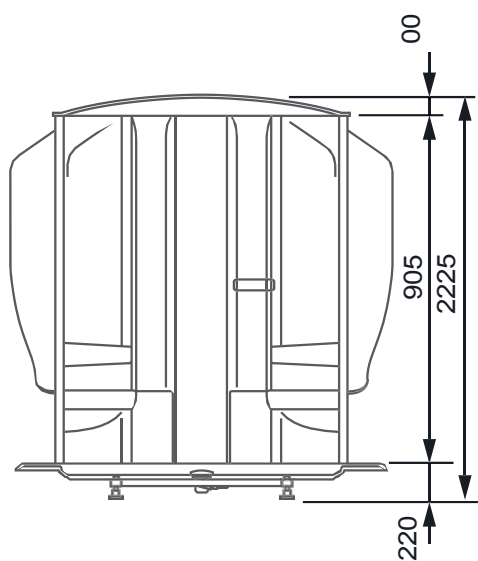

Front view (in mm)

GLASS COLOR

- Glass color: clear, bronze, or smoked gray.

DOOR SWING DIRECTION

- Hinges mounted on the right or left side.