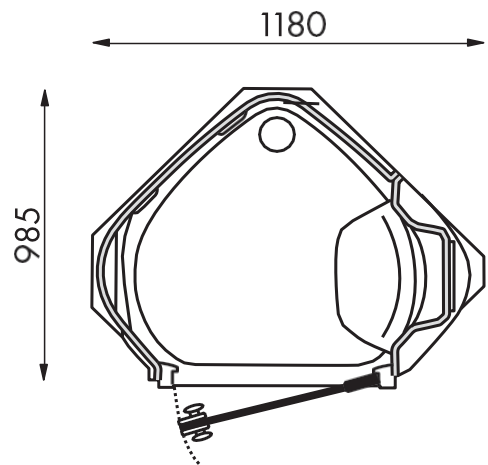

PRODUCT INFORMATION

Essential	8200 1010
Deluxe	8200 1020
Exclusive	8200 1030

DIMENSIONS

Top view of corner installation (in mm)

Top view of wall-mounted installation (in mm)

Front view (in mm)

GLASS COLOR

- Glass color: clear, bronze, or smoked gray.