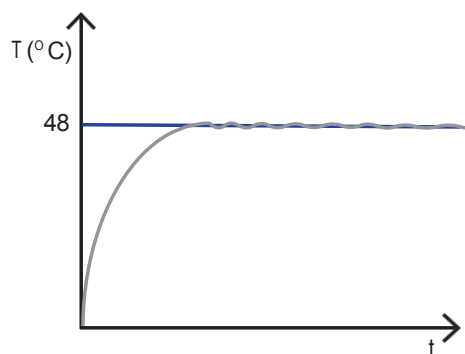

Temperature Control in the Steam SMART

The Cleo Steam Smart prevents large temperature fluctuations in the steam cabin. Steam production is constantly adjusted to the desired temperature. Using an easy-to-operate touch panel, you can easily switch between the various functions and control the steam temperature, lighting, fragrance dosage, and UltraSteam using the + and - buttons.