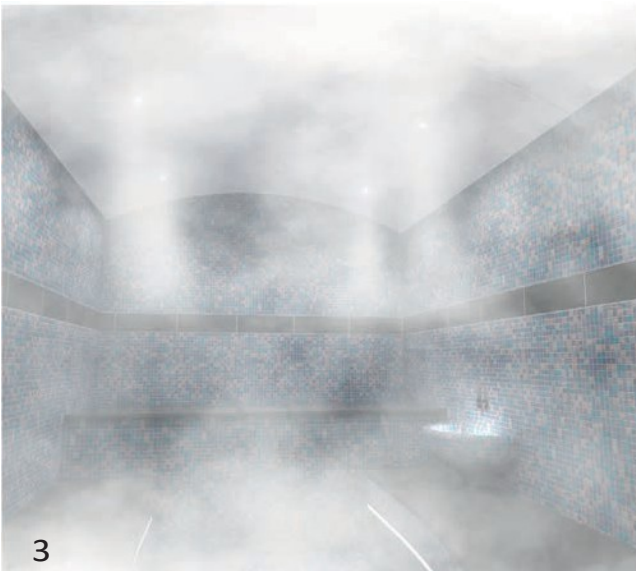

HOW IT WORKS

The Ultrasteam™ generator produces very fine cold-water droplets that are blown into the cabin by a fan. As soon as these water droplets come into contact with hot steam, an accelerated condensation process begins immediately, creating thick clouds of steam.

Depending on the selected control system and steam generator, it is possible to have the Ultrasteam operate continuously or intermittently as part of the steam process.

The Ultrasteam uses water filters to ensure optimal water hygiene. After use, the Ultrasteam generator drains itself so that no residual water remains.

To connect the Ultrasteam generator, you only need a cold-water connection, a drain, and an electrical connection (230 V - 1N).

The Ultrasteam is an optional accessory for the Steam Smart and Steam Deluxe. On the right, you can see a demonstration of how the Ultrasteam works.