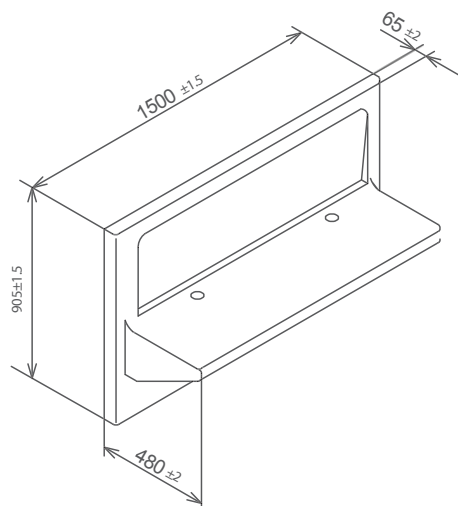

ACRYLIC BENCHES

FEATURES

- Benches made of high-quality sanitary acrylic.
- White RAL 9016.
- Equipped with an integrated drain.
- Includes mounting hardware.

PRODUCT INFORMATION

Acrylic corner bench 1500 x 1125 mm	2109 30 00
Acrylic corner bench 1500 x 1125 mm	2109 30 01
Acrylic bench 750 mm	2109 30 02
Acrylic bench, 1500 mm	2109 30 03