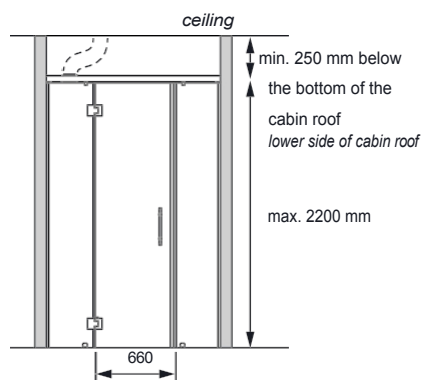

INSTALLATION EXAMPLE: CABIN ROOF CONNECTED TO GLASS FRONT.

Other sizes available upon request

I-SHAPE STEAM SHOWER CABINS TRAVERSE

FEATURES

- Recessed (I-shape) variant.
- Glass panels with narrow wall profiles, chrome-plated as standard.
- Luxury handle, hinges, and floor clamps, chrome-plated as standard.
- Colored parts are available for an additional charge in a stainless steel finish or matte black.
- Cab design: roof built into the walls; glass beneath a crossbeam.
- Glass colors: choose from clear, bronze, or gray.
- Flat steam room roof made of insulating material. Standard white (RAL 9016)—other RAL colors available.