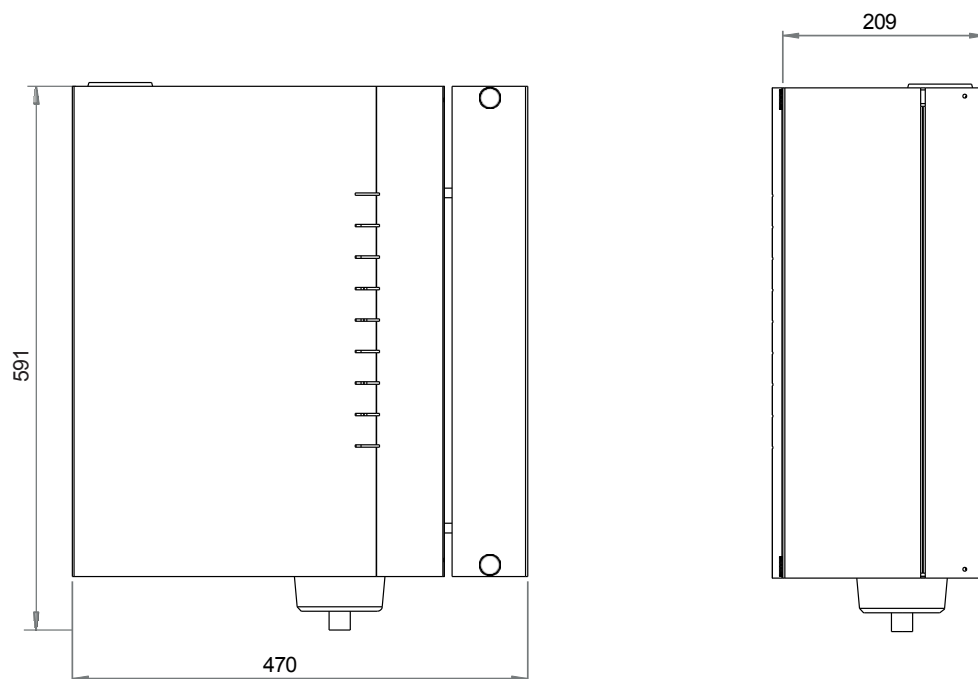

DIMENSIONS

WATER QUALITY GUIDELINES

Water quality is important for the longevity of the steam generator; this is a key parameter. In addition to this parameter, other factors such as oxygen, combinations of different types of metals, acids or bases, and the types of materials used have a direct impact on the generator.

Water Quality Guidelines:

- pH: 7.5–9.5
- Chloride: max. 50 mg/L
- Conductivity: 150–350 uS/cm
- Bicarbonate: 80–100 mg/L (HCO₃)
- Hardness: 2–4 dH°C

NET DIMENSIONS OF STOOMTECHNIEK ONE, SMART & DELUXE

(dimensions in mm)

Front view

side view

WORKING SPACE FOR EXTERNAL STEAM SYSTEM

We require a minimum of 15 cm of working space around the generator (W x H x D). The steam generator must be accessible from the front.