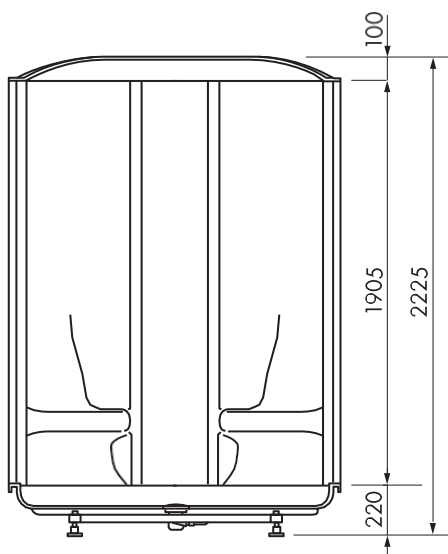

Front view (in mm)

GLASS COLOR

- Glass color: clear, bronze, or smoked gray.

DOOR HINGE DIRECTION

- Hinges located on the right or left side.