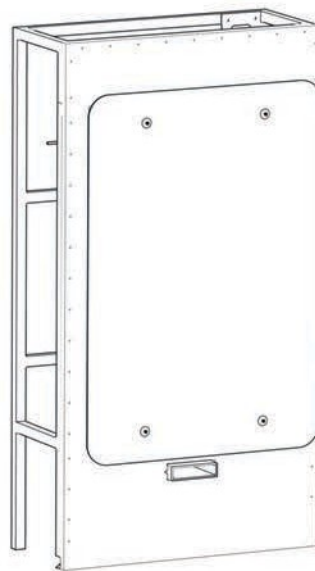

BackWall with mounting panel. Maximum
thickness of the finish, including tile, is 10 mm.

* For the BackWall Steam Special, a copper pipe must be run from the utility room to the steam inlet.