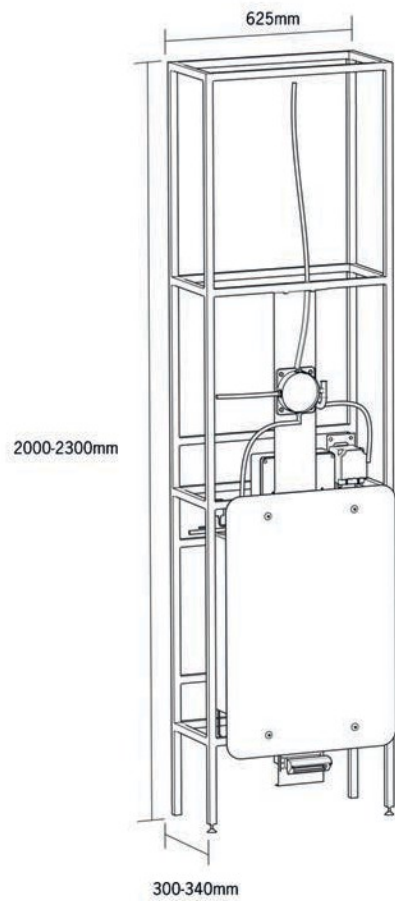

BackWall without mounting panel. Maximum thickness of finish, including tile, is 30 mm.