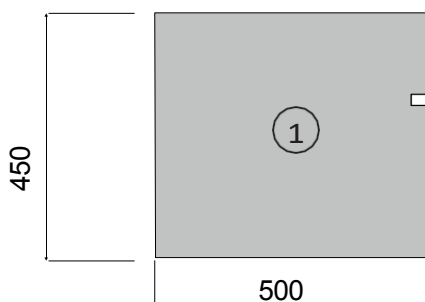

SQUARE BENCH XL

Do you need a wider bench in your steam room and/or shower stall? Then the Square XL bench is the perfect solution—780 mm wide instead of 500 mm.

You can add a waterproof cushion to the bench for extra comfort.