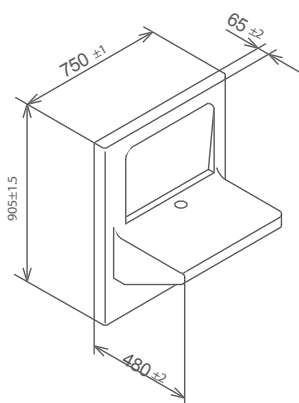

Bench 1500 mm