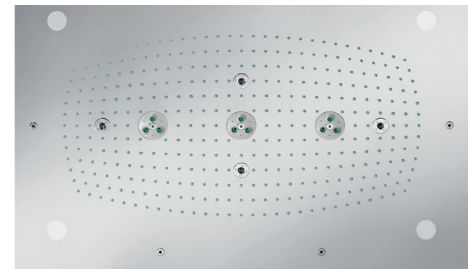

Rainmaker

2500 26 00 without light

2500 13 00 with light

White plastic vent

2500 28 00 Ø 125 mm

2500 28 50 Ø 100 mm

Ventilation & white light unit

2109 99 08 White

Speaker

2500 27 00 White

2500 27 50 Gray