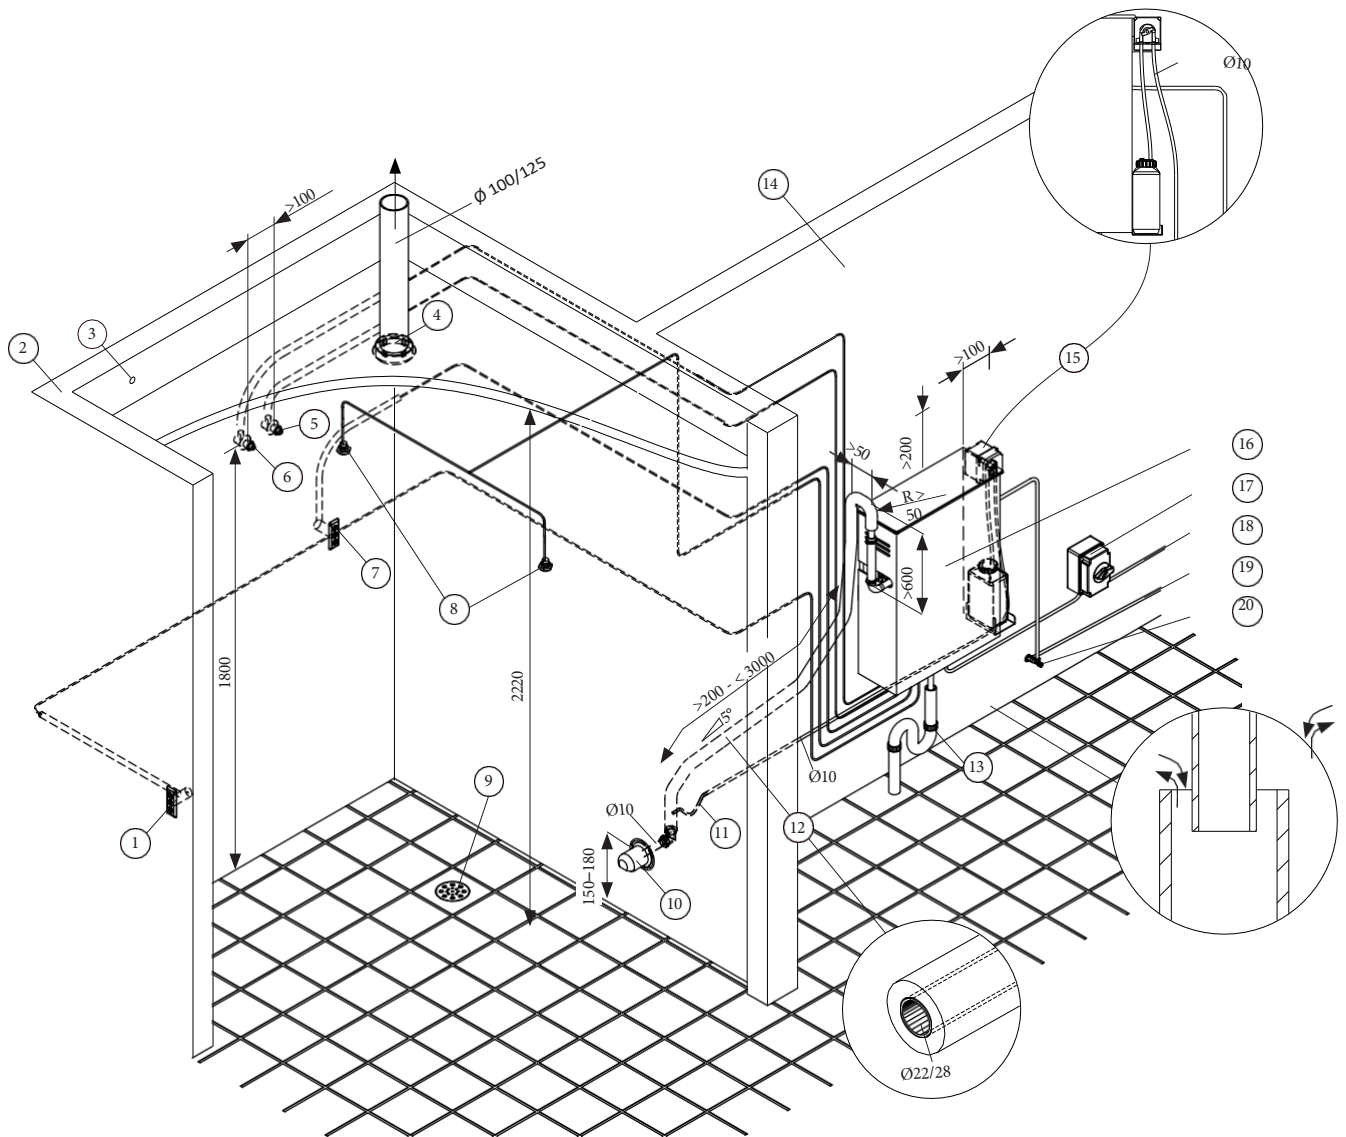

Dimensions are in millimeters

1. 1 Control panel (outside the cabin).
2. 2 Insulated walls, 20 mm construction board or insulating material.
3. 3 Roof/ceiling connection for roof shower.
4. 4 Ventilation (natural or mechanical); do not install above the steam inlet.
5. 5 Temperature sensor (do not place above the steam inlet).
6. 6 Safety sensor (do not place above the steam inlet).
7. 7 Control panel (inside the cabin—do not place above the steam inlet).
8. 8 LED spotlights.
9. 9 Cab floor drain.
10. 10 Steam inlet.
11. 11 Eucast unit (for fragrance dispensing—must remain accessible).
12. 12 Insulated solid copper steam pipe, Ø28 mm.
13. 13 Heat-resistant trap.
14. 14 Utility room (ventilated).
15. 15 Fragrance pump and reservoir.
16. 16 Steam generator.
17. 17 Operating switch for connecting the steam generator's power supply.
18. 18 Power supply: 230 V or 400 V (depending on power requirements).
19. 19 Water supply.
20. 20 1/2-inch angle stop valve.