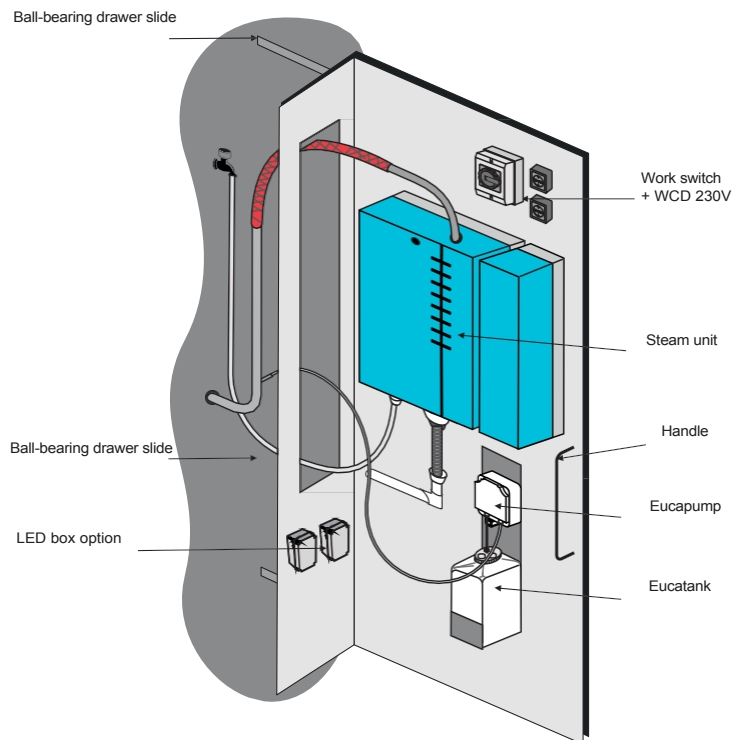

on / off

Intensity

✓	✓
✓	✓
✓	✓
✓	✓
✓	✓
✓	✓
✓	✓
✓	✓
✓	✓

* optional

Temperature Profile Steam DELUXE

The Cleo Steam Deluxe prevents large temperature fluctuations in the steam cabin. Steam production is constantly adjusted to the desired temperature. With the Steam Deluxe, you can control every conceivable wellness option: aromatherapy, color therapy, halotherapy, music, and much more.

SLIDING WALL STEAM TECHNOLOGY

DESCRIPTION

- Sliding wall system for Cleopatra steam generators.
- For installation in a cabinet or utility room.
- Fully pre-assembled with the selected system (One, Smart, or Deluxe).

PRODUCT INFORMATION

Sliding wall steam system

8100 51 00

SLIDING PANEL FOR STEAM TECHNOLOGY

Any Cleopatra steam generator can be mounted on the sliding panel. Thanks to the guide system on the back of the panel, the equipment can be easily pulled out. This allows it to be mounted in a confined space, making service and maintenance simple to perform.

The following connections must be available for installation of the sliding panel:

- Electrical supply.
- Water connection.
- Heat-resistant drain.
- Steam pipe $\varnothing 28$ mm.

ULTRASTEAM

DESCRIPTION