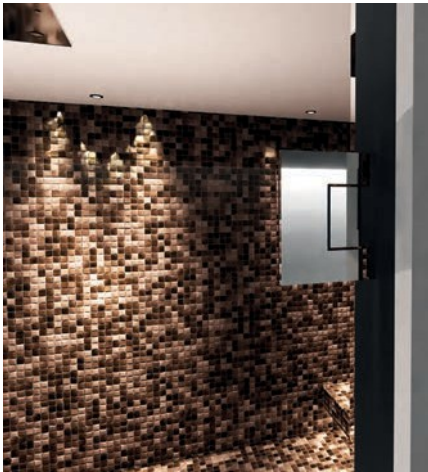

HARDWARE COLORS

Chrome hinge