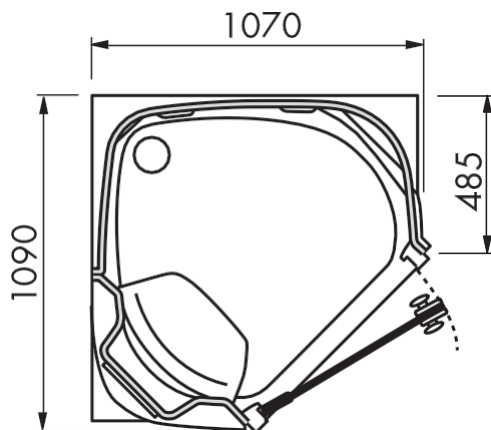

IDAHO 530

FEATURES

- Built-in acrylic shower enclosure.
- Single-person cabin.
- Seat on the left or right.
- Equipped with a shower and steam generator.
- The steam generator must be installed externally.
- Models on page 78.

PRODUCT INFORMATION

Essential	8200 1010
Deluxe	8200 1020
Exclusive	8200 1030

DIMENSIONS