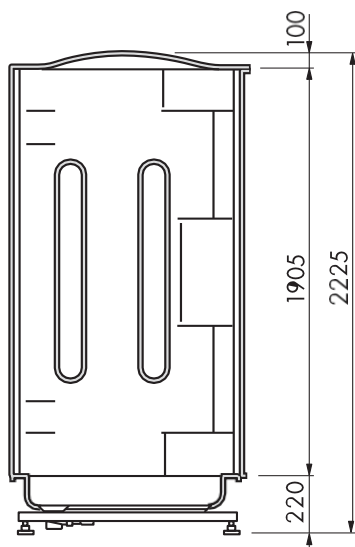

PRODUCT INFORMATION

Essential	8200 1010
Deluxe	8200 1020
Exclusive	8200 1030

DIMENSIONS

Top view of corner installation (in mm)

Top view of wall-mounted installation (in mm)

Front view (in mm)

GLASS COLOR

- Glass color: clear, bronze, or smoked gray.