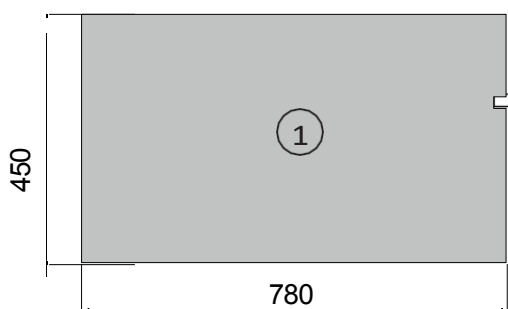

SQUARE BENCH XL

Do you need a wider bench in your steam room and/or shower stall? Then the Square XL bench is the perfect solution—780 mm wide instead of 500 mm.

You can add a waterproof cushion to the bench for extra comfort.

Given the many options and combinations available, you can customize your own Vogue cabin online. Visit the configurator on our website: www.cleopatra.nl.

Design your ideal cabin and then download the configuration as a PDF.

OPTIONAL

- LED light strip on the front
- Cushion
- Cover plate (see drawing, item 2) for side finishing.

SQUARE XL BENCH