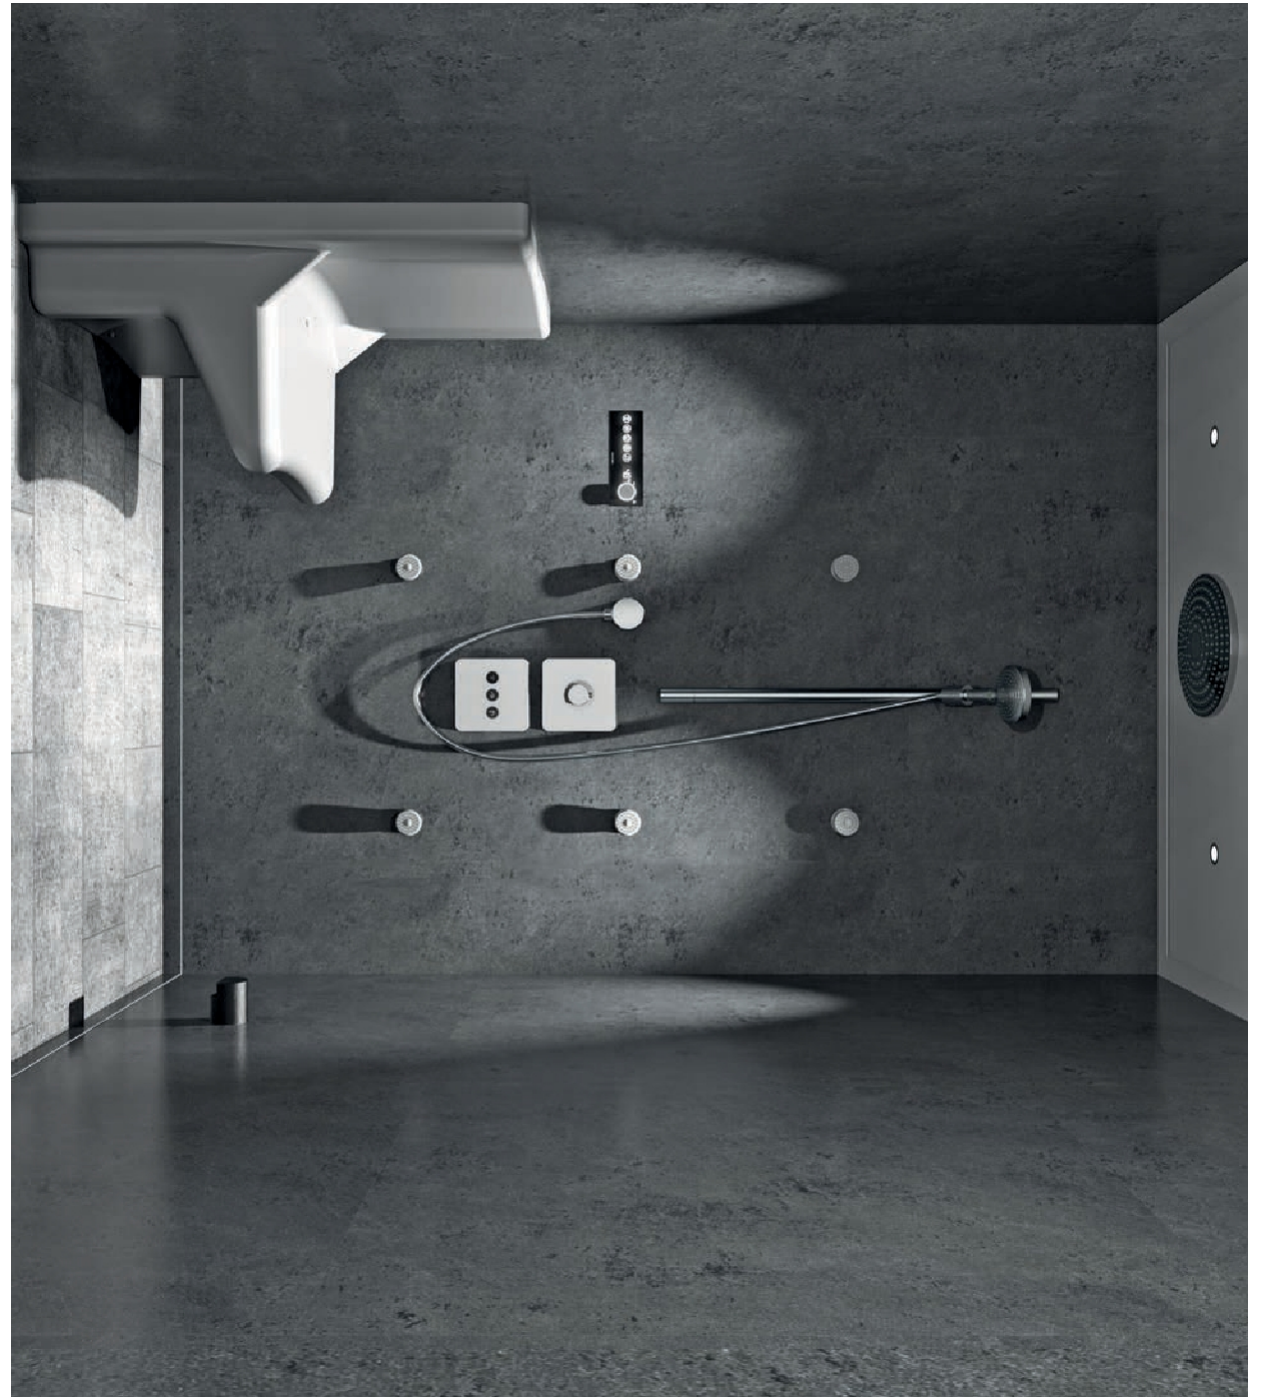

ZETA MODEL 1

FEATURES

- Built-in shower enclosure made of insulation panels.
- Models on page 92.
- Interior colors, page 94.
- Specifications on page 96.
- 1-person cabin (seats on the left or right).
- Equipped with a shower and steam generator.
- Steam generator (4.5 kW) can be installed externally.

- Glass color: clear, bronze, or gray smoked glass.

DOOR SWING DIRECTION

- Hinges mounted on the right or left side.

ZETA MODEL 2

FEATURES

- Built-in cabin made of insulation panels.
- Models on page 92.
- Interior colors, page 94.
- Specifications on page 96.
- 2-person cabin.
- Equipped with a shower and steam generator.
- Steam generator (6 kW) can be installed externally.