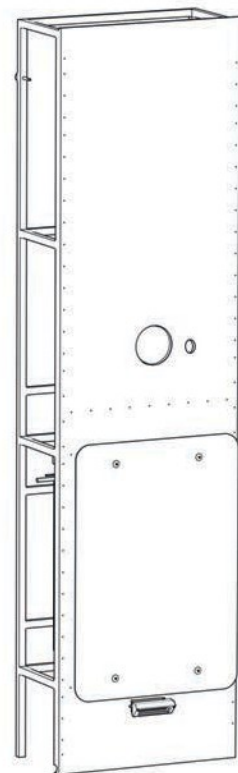

BACKWALL STEAM & SHOWER