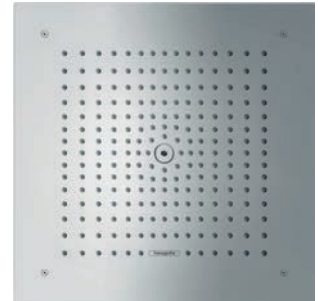

2812 20 00

Hansgrohe Select Thermostat
2 Shower Function + Select
Hand Shower + Shower Hose

2812 20 10

Hansgrohe Metropol
showerhead and shower hose

2812 20 20

Hansgrohe Raindance E
overhead shower, 400 x 400
mm