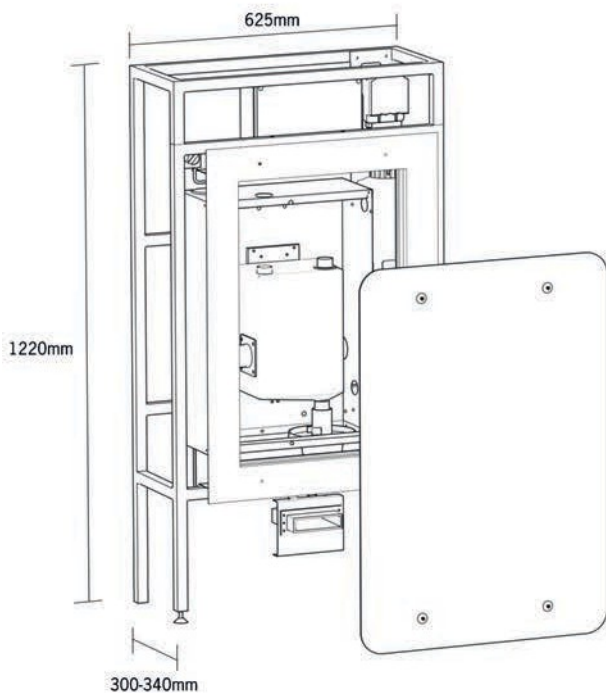

BACKWALL INSTALLATION

BACKWALL FRAME INSTALLATION

Ensure that the steam system is accessible at all times for maintenance and/or service via the cover plate. Note that the water softener and the multi-fuel burner must be installed externally; they do not fit behind the backwall frame.

ELECTRICITY AND WATER

Calculating the steam generator's power: cabin length x width x height (max 220 cm) x 1.25, up to a cabin volume of 7.2 m³. For volumes exceeding this, it is possible to order a slave generator (3 or 6 kW). When selecting the power rating, round up if there is a glass front—never round down.

For a 3 kW steam generator, a 230 V connection is sufficient; for 4.5 kW and above, 400 V or 2x 230 V is required. Depending on the chosen generator and lighting, you must determine whether the lighting is controlled by the generator or whether a second power supply for the lighting is necessary.

The following are required at the frame location: water, a circuit breaker, and an electrical power supply. Water pressure must be normal. If the water is hard, it is recommended to install a water softener upstream of the steam generator.

BACKWALL STEAM & STEAM SPECIAL

BackWall without mounting plate.
Maximum thickness of finish, including tile,
is 30 mm.