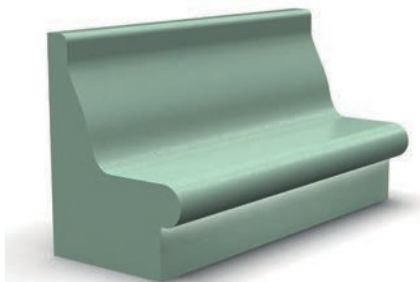

Bench Model 5