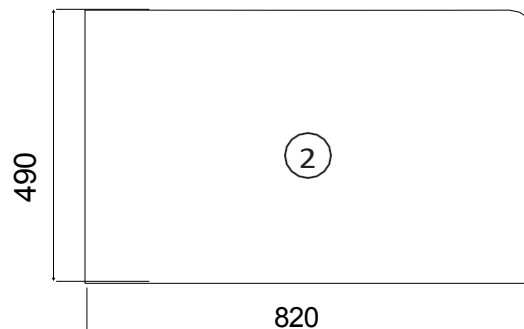

SQUARE BENCH XL

Do you need a wider bench in your steam room and/or shower stall? Then the Square XL bench is the perfect solution—780 mm wide instead of 500 mm.

You can add a waterproof cushion to the bench for extra comfort.

Given the many options and combinations available, you can customize your own Vogue cabin online. Visit the configurator on our website: www.cleopatra.nl.

Design your ideal cabin and then download the configuration as a PDF.

OPTIONAL

- LED light strip on the front
- Cushion
- Cover plate (see drawing, item 2) for side finishing.

SQUARE XL BENCH