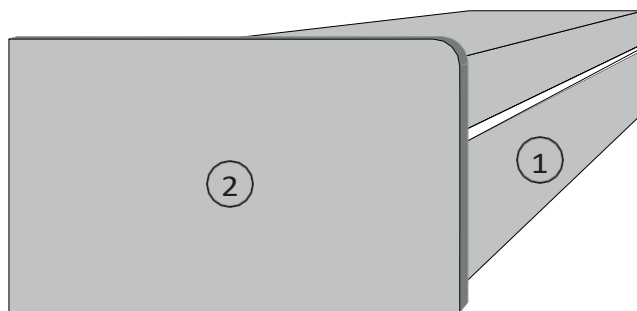

SQUARE BENCH XL

Do you need a wider bench in your steam room and/or shower stall? Then the Square XL bench is the perfect solution—780 mm wide instead of 500 mm.

You can add a waterproof cushion to the bench for extra comfort.

Given the many options and combinations available, you can customize your own Vogue cabin online. Visit the configurator on our website: www.cleopatra.nl.

Design your ideal cabin and then download the configuration as a PDF.

OPTIONAL

- LED light strip on the front
- Cushion
- Cover plate (see drawing, item 2) for side finishing.

SQUARE XL BENCH