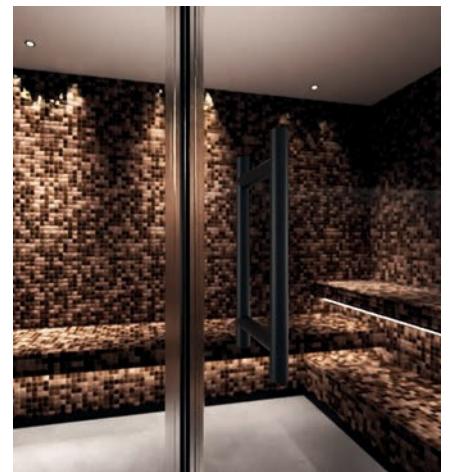

Matte black handle