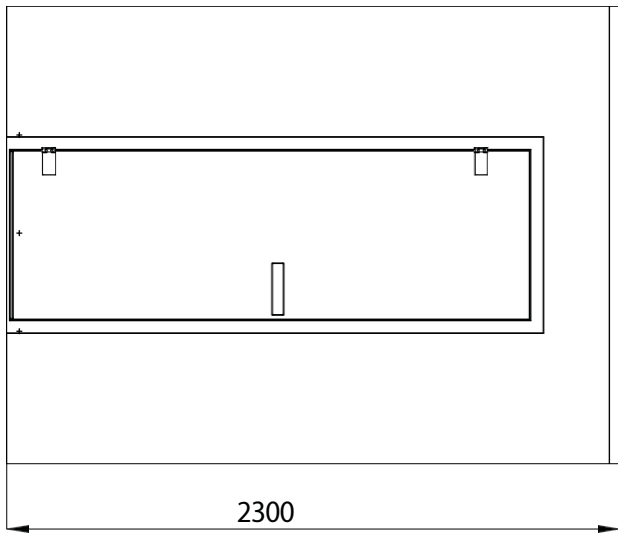

- Glass color: clear, bronze, or gray smoked glass.

DOOR SWING DIRECTION

- Hinges mounted on the right or left side.

ZETA MODEL 4

FEATURES

- Built-in cabin made of insulation panels.
- Models on page 92.
- Interior colors, page 94.
- Specifications on page 96.
- 2-person cabin (left or right-hand version).
- Equipped with a shower and steam generator.
- Steam generator (7.5 kW) to be installed externally.