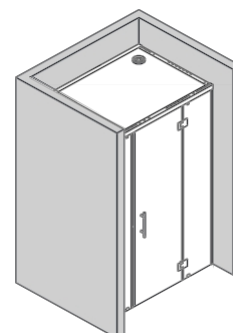

INSTALLATION EXAMPLE: CABIN ROOF CONNECTED TO GLASS FRONT.

Other sizes available upon request

I-SHAPE STEAM SHOWER CABINS TRAVERSE

FEATURES

- Recessed (I-shape) variant.
- Glass panels with narrow wall profiles, chrome-plated as standard.
- Luxury handle, hinges, and floor clamps, chrome-plated as standard.
- Colored parts are available for an additional charge in a stainless steel finish or matte black.
- Cab design: roof built into the walls; glass beneath a crossbeam.
- Glass colors: choose from clear, bronze, or gray.
- Flat steam room roof made of insulating material. Standard white (RAL 9016)—other RAL colors available.