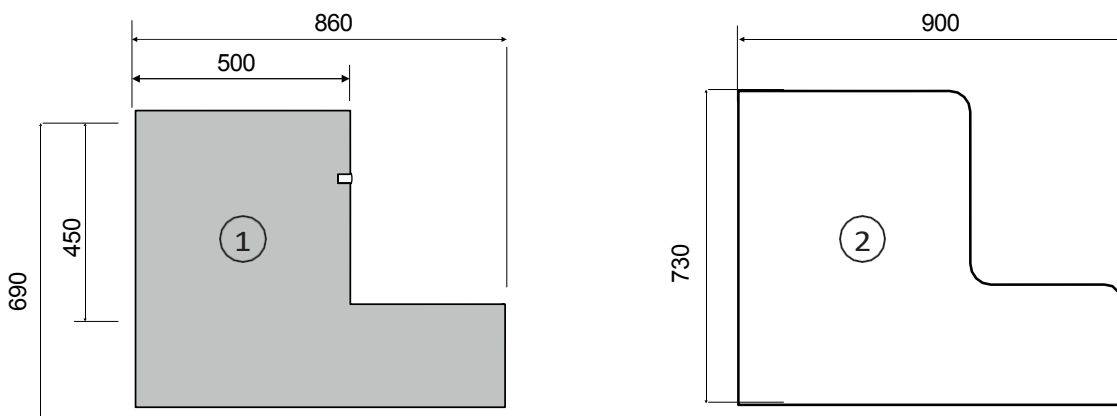

DOUBLE SQUARE BENCH XL

The square double bench allows you to sit slightly higher in the cab. Instead of the standard height of 450 mm, the bench has a step-up to 670 mm.

You can add a waterproof cushion to the bench for extra comfort.

Given the many options and combinations available, you can customize your own Vogue cabin online. Visit the configurator on our website: www.cleopatra.nl.

Configure your ideal cab and then download the configuration in PDF format.

OPTIONAL

- Front LED light strip
- Cushion
- Cover plate (see drawing, item 2) for side finishing.

DOUBLE SQUARE XL BENCH