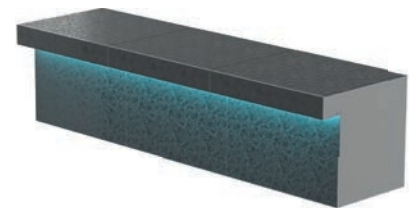

Lighting Set for Rails

LED strip (5 meters) incl. push
button 2200 44 00 RGB/white