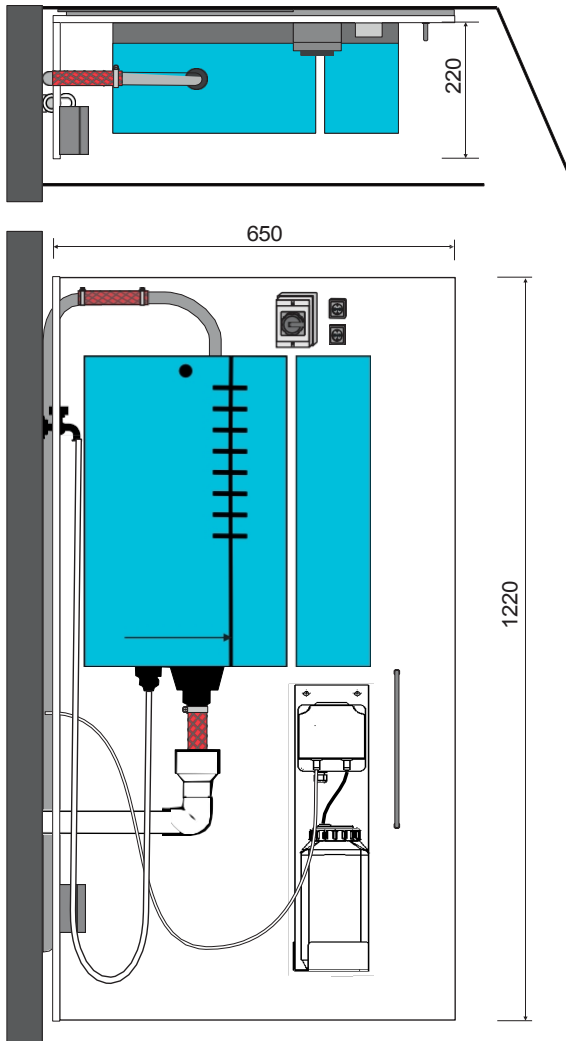

SLIDING WALL STEAM TECHNOLOGY

DESCRIPTION

- Sliding wall system for Cleopatra steam generators.
- For installation in a cabinet or utility room.
- Fully pre-assembled with the selected system (One, Smart, or Deluxe).

PRODUCT INFORMATION

Sliding wall steam system

8100 51 00

SLIDING PANEL FOR STEAM TECHNOLOGY

Any Cleopatra steam generator can be mounted on the sliding panel. Thanks to the guide system on the back of the panel, the equipment can be easily pulled out. This allows it to be mounted in a confined space, making service and maintenance simple to perform.