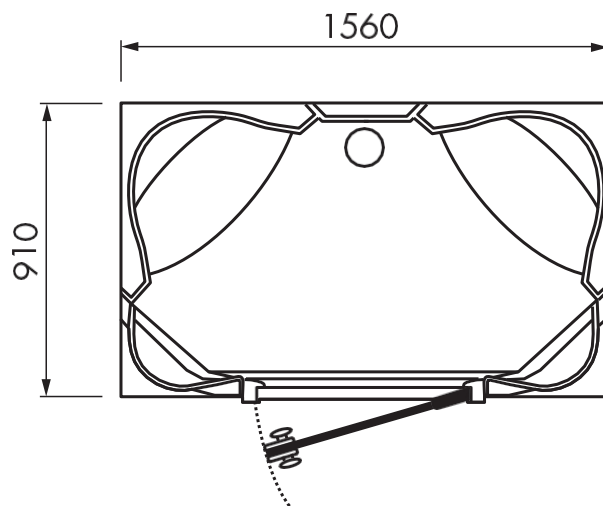

OREGON TWIN 560

FEATURES

- Built-in acrylic cabin.
- 2-person cabin.
- Equipped with a shower and steam generator.
- The steam generator must be installed externally.
- Models on page 78.

PRODUCT INFORMATION

Essential	8200 1070
Deluxe	8200 1080
Exclusive	8200 1090

DIMENSIONS